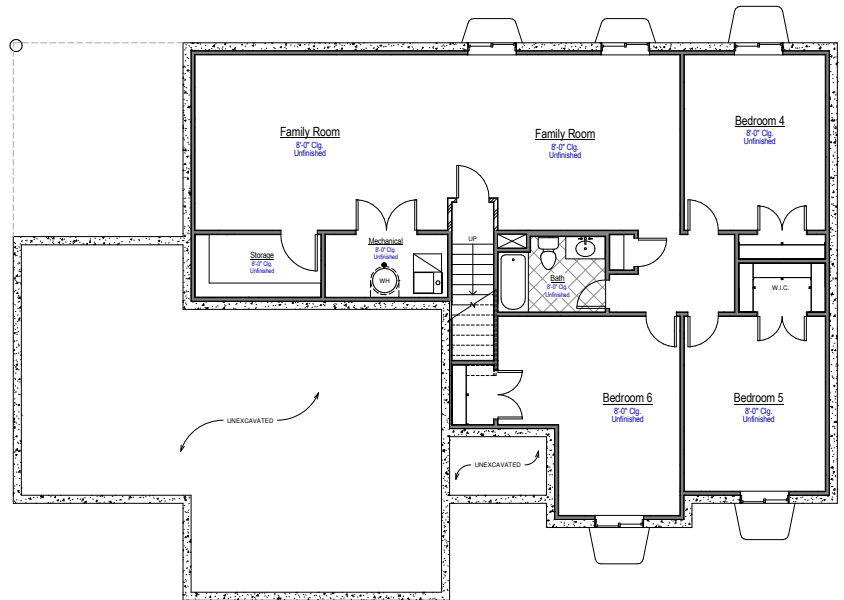

APRIL SOS

Elevation A

Total Finished Square Footage 1683

Total Unfinished Square Footage 1683

Total Square Footage 3366

Finished Bedrooms 3

Finished Bathrooms 2

Available with optional 3-Car garage

Main Level

Basement

Notes
