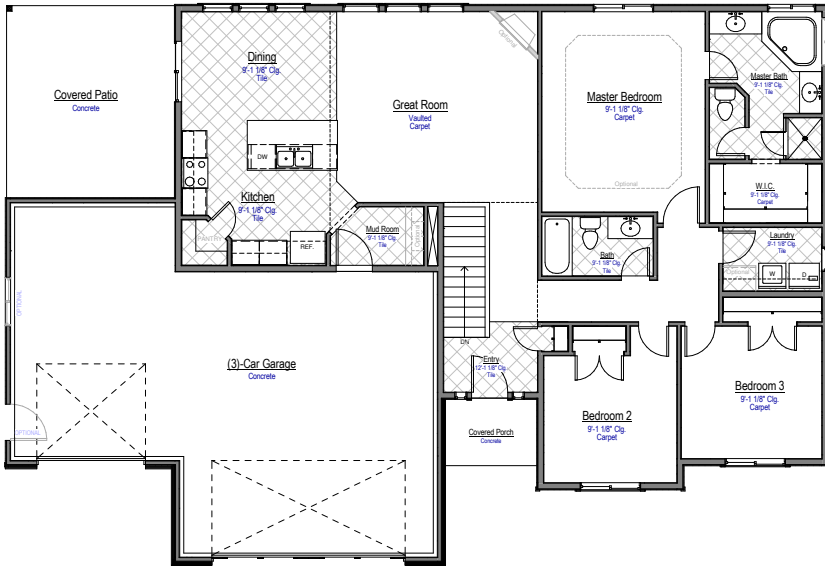

APRIL SOS

Elevation A

Total Finished Square Footage 1683

Total Unfinished Square Footage 1683

Total Square Footage 3366

Finished Bedrooms 3

Finished Bathrooms 2

Available with optional 3-Car garage

Main Level

Basement

Notes
