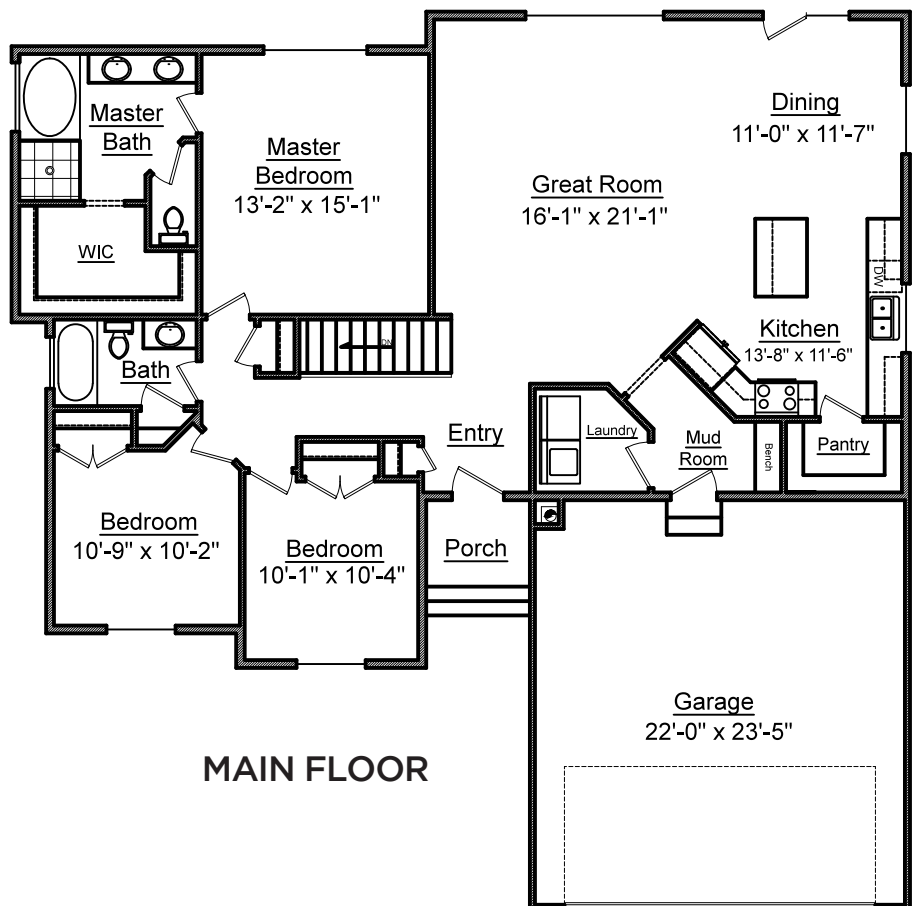

## specs

**3239 TOTAL SQ FT**

 **1604 Finished**

 **1604 Main**

 **Basement**  
Unfinished

 **3 Bedrooms**

 **2 Bath**

 **2 Car Garage**  
3rd car option available

**MAIN FLOOR**