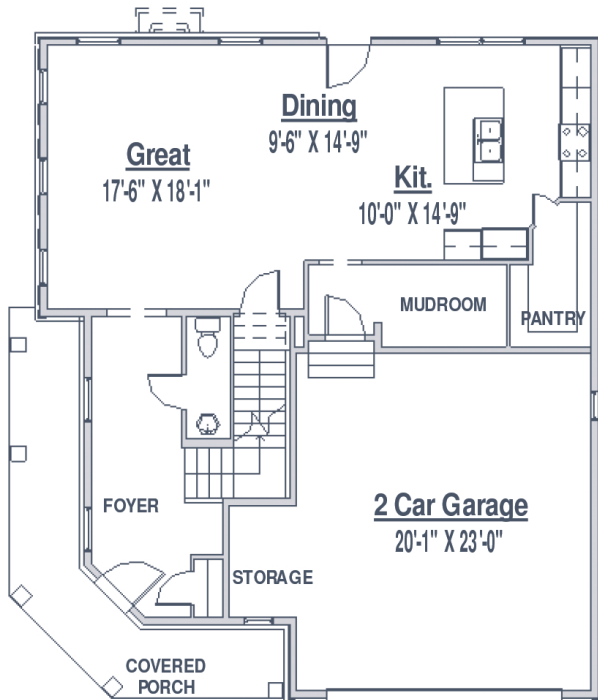

SKIBO

Skibo

Lower Level Sq. Ft. 1,052
 Main Level Sq. Ft. 1,033
 Upper Level Sq. Ft. 1,471
 Total Sq. Ft. 3,556

MAIN LEVEL

UPPER LEVEL

LOWER LEVEL