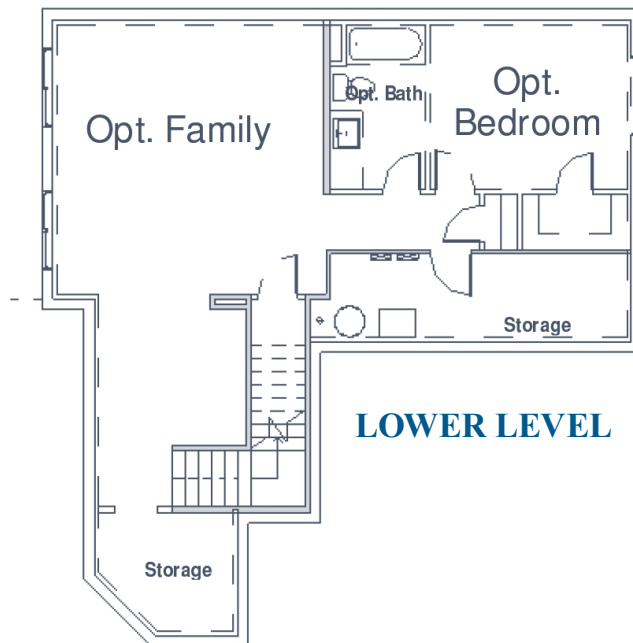

SKIBO

Skibo

Lower Level Sq. Ft. 1,052
 Main Level Sq. Ft. 1,033
 Upper Level Sq. Ft. 1,471
 Total Sq. Ft. 3,556

MAIN LEVEL

UPPER LEVEL

LOWER LEVEL