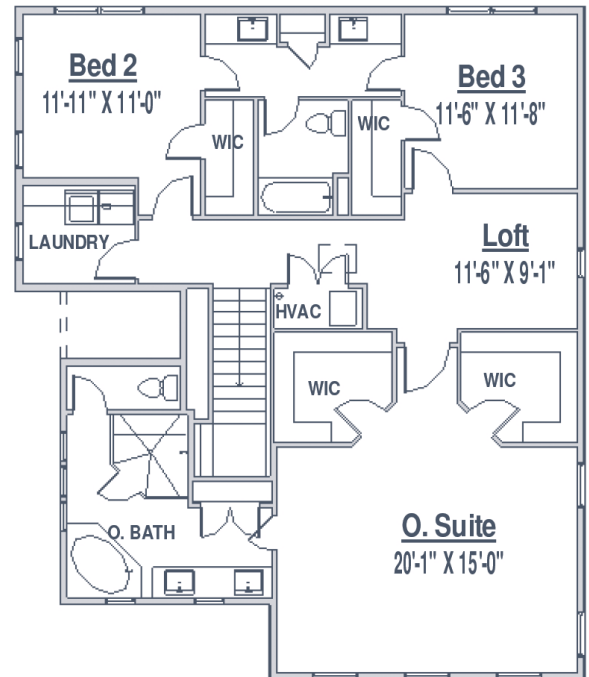

SKIBO

Skibo

Lower Level Sq. Ft. 1,052
 Main Level Sq. Ft. 1,033
 Upper Level Sq. Ft. 1,471
 Total Sq. Ft. 3,556

MAIN LEVEL

UPPER LEVEL

LOWER LEVEL