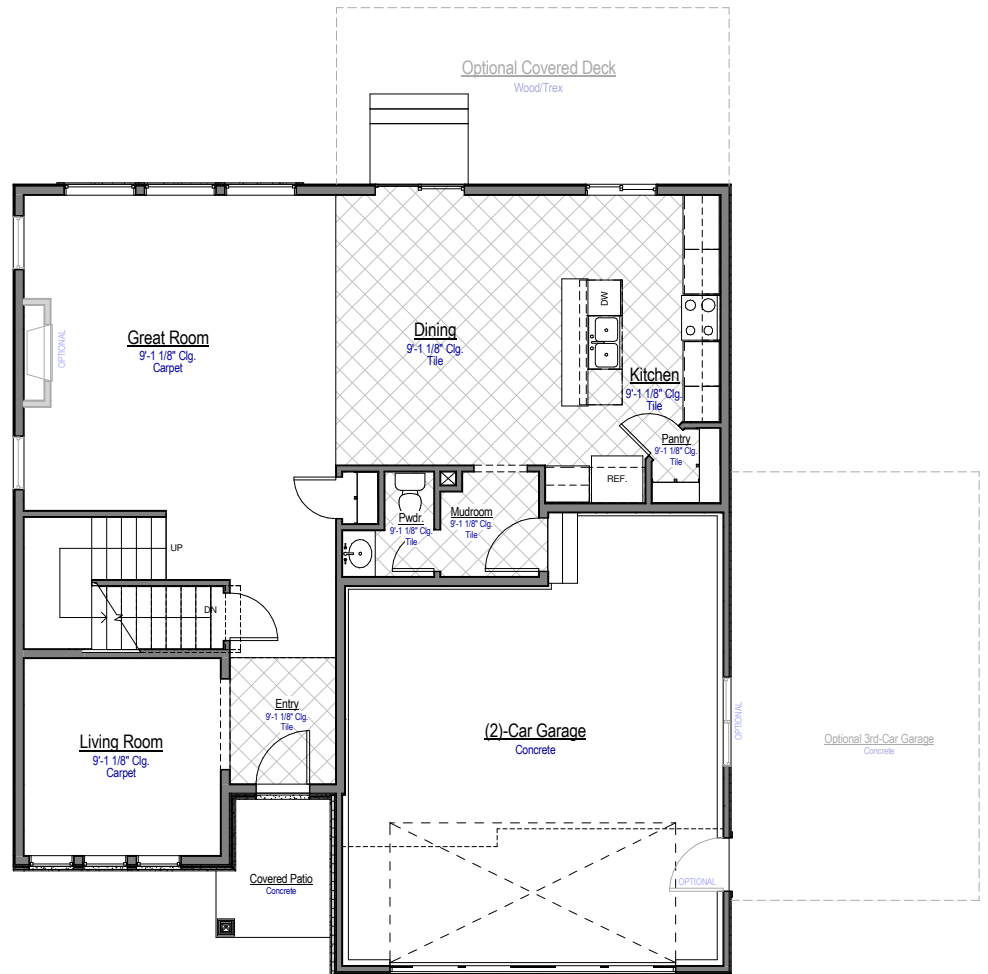

# KEY

Elevation A

## Main Level

Total Finished Square Footage 2393

Total Unfinished Square Footage 1123

Total Square Footage 3516

Finished Bedrooms 4

Finished Bathrooms 2 1/2

Includes 3-car garage

Includes living room / study on main level