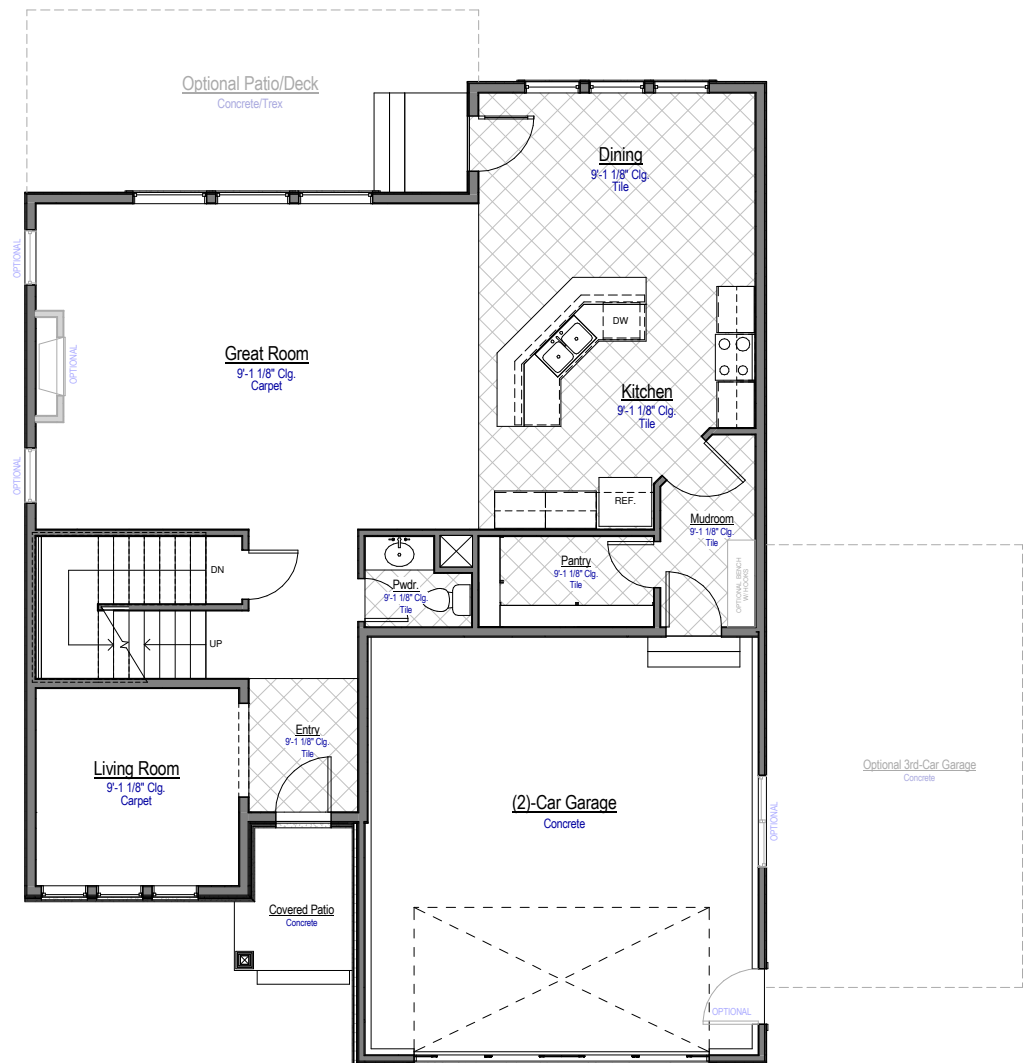

SARAH

Elevation A

Main Level

- Total Finished Square Footage 2711
- Total Unfinished Square Footage 1289
- Total Square Footage 4000
- Finished Bedrooms 6
- Finished Bathrooms 3 1/2
- Available with optional 3-Car garage
- Includes living room / study on main level
- Includes finished laundry room