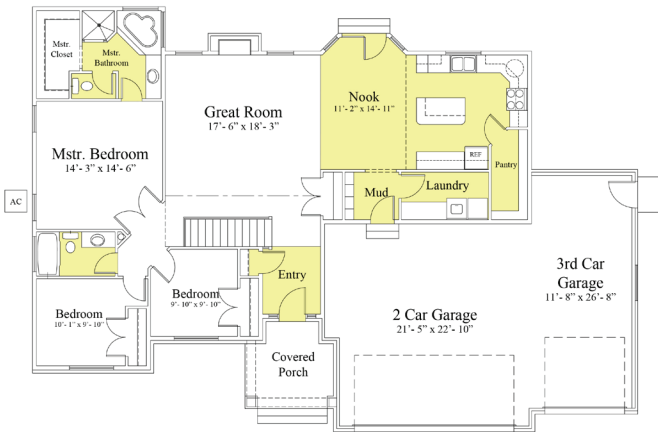

## FLOOR PLANS

Main Floor

Basement

3,326 SF | 1,663 FINISHED SF | 1,663 BASEMENT SF

3 BEDROOMS | 2 BATHROOMS | 3-CAR GARAGE