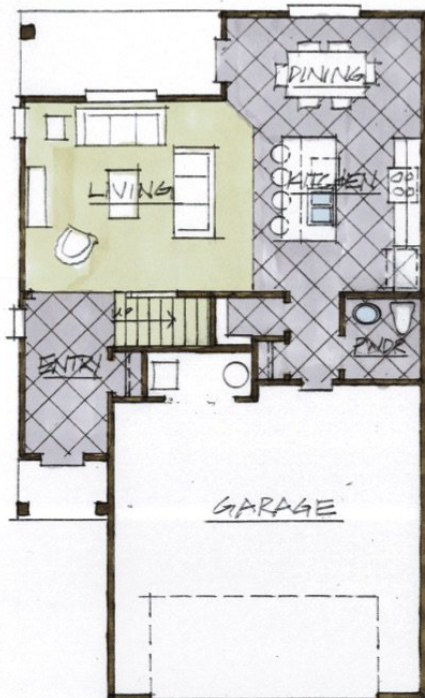

# ROOSEVELT

Roosevelt Lincoln Lincoln Washington

Square Footage:

**1,808**

Bedrooms: **3**

Bathrooms: **2.5**

MAIN FLOOR  
724 SQ. FT.

SECOND FLOOR  
1,084 SQ. FT.

\* All renderings of exteriors and floor plans are artist conceptions and may vary from actual home as built. Dimensions, options, features and specifications are approximate and subject to field variation, as well as change without notice.