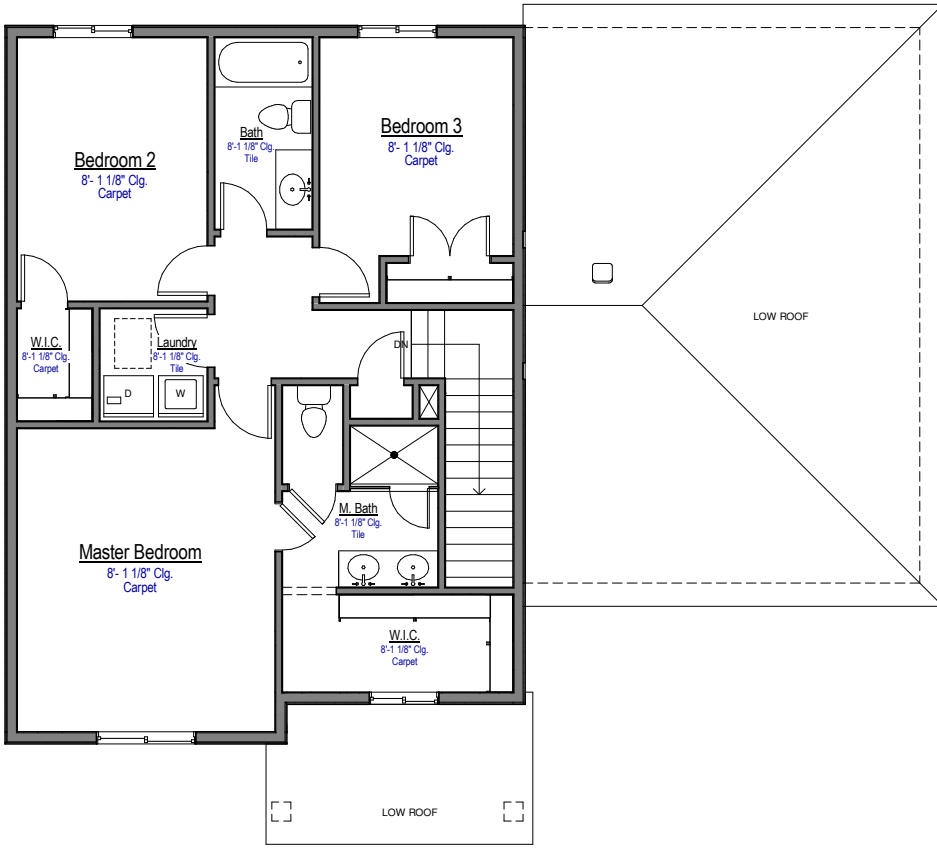

W
E
N
E
R

Elevation A

Main Level

- Total Finished Square Footage 1824
- Total Unfinished Square Footage 835
- Total Square Footage 2659
- Finished Bedrooms 3
- Finished Bathrooms 2 1/2
- Includes 3-car garage
- Includes finished laundry room

Upper Level

Notes

Basement