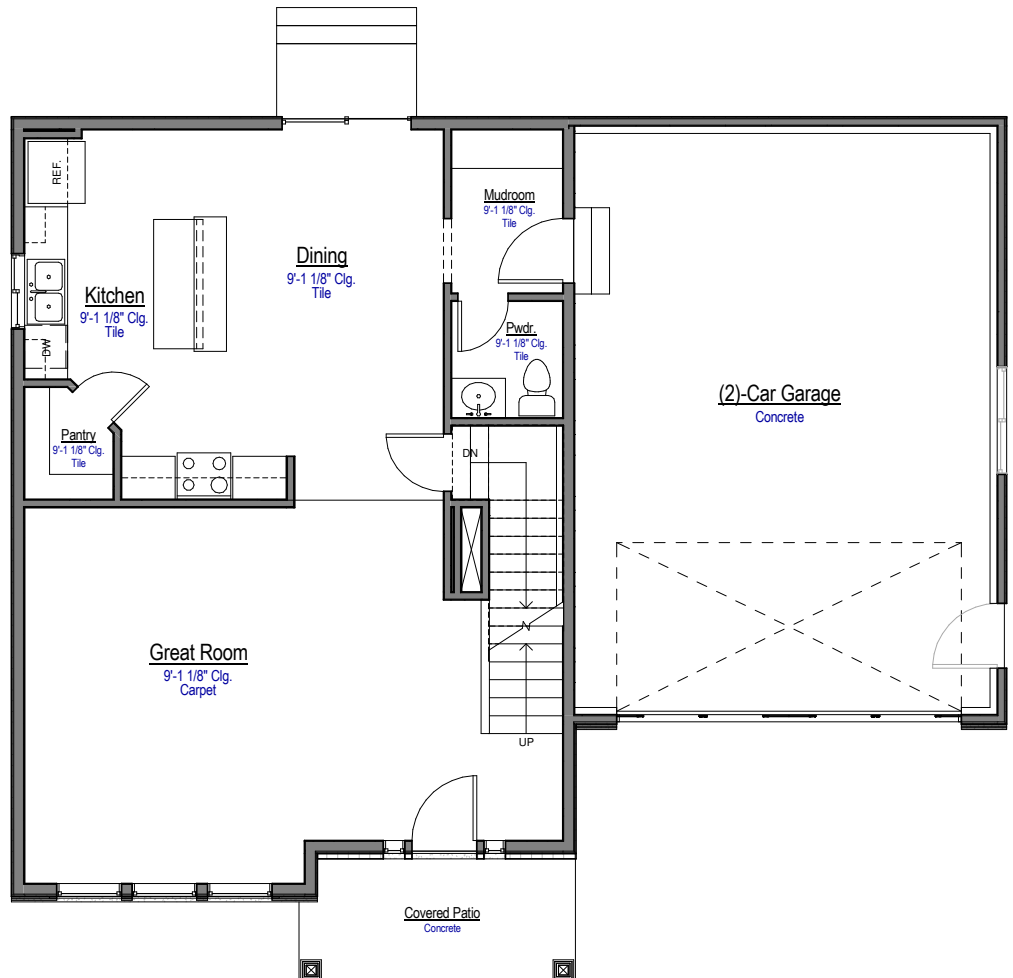

W
E
N
E
R

Elevation A

Main Level

- Total Finished Square Footage 1824
- Total Unfinished Square Footage 835
- Total Square Footage 2659
- Finished Bedrooms 3
- Finished Bathrooms 2 1/2
- Includes 3-car garage
- Includes finished laundry room

Upper Level

Notes

Basement