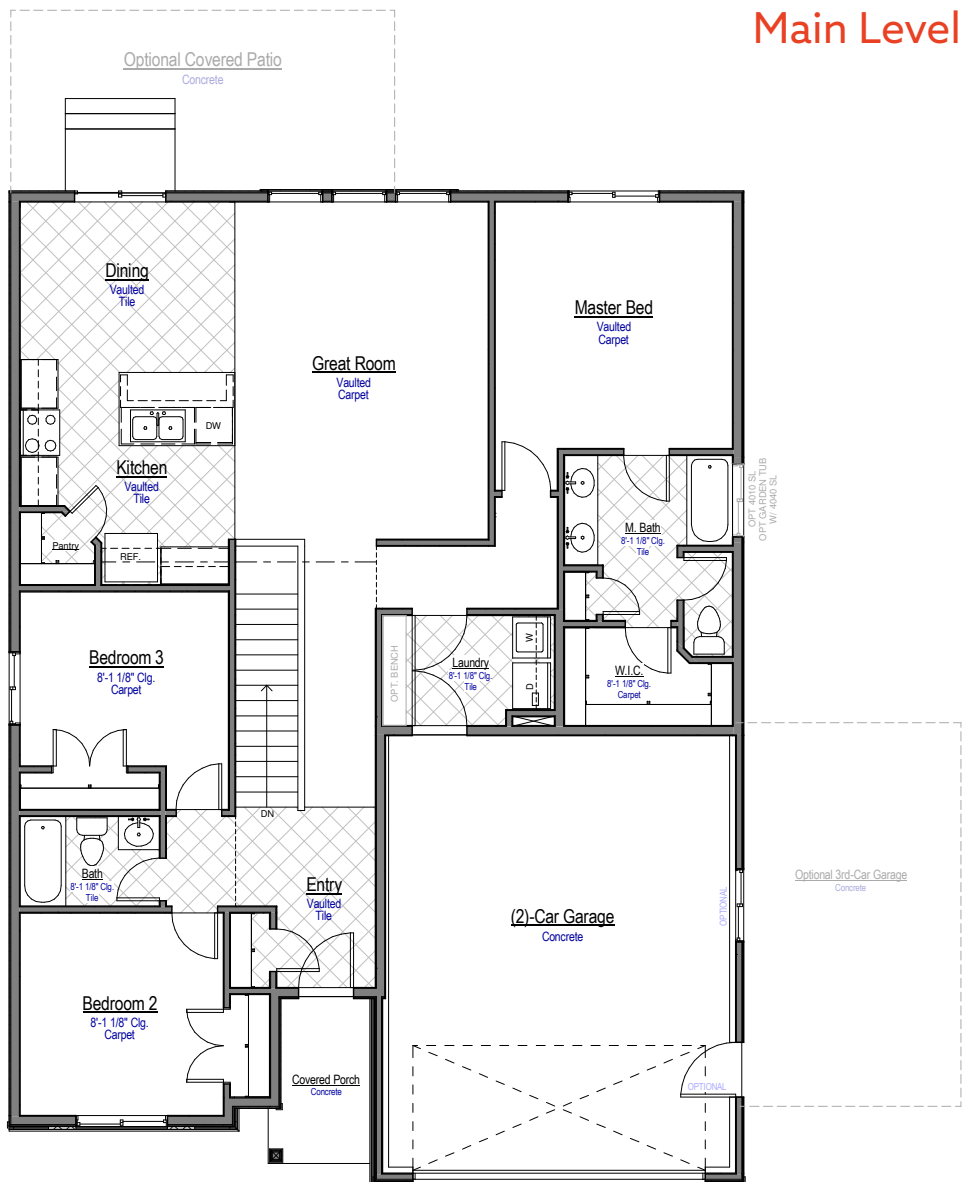

PLAN

Elevation A

Main Level

- Total Finished Square Footage** 1567
- Total Unfinished Square Footage** 1567
- Total Square Footage** 3134
- Finished Bedrooms** 3
- Finished Bathrooms** 2
- Available with optional 3-Car garage**
- Includes finished laundry room**

Basement

Notes
