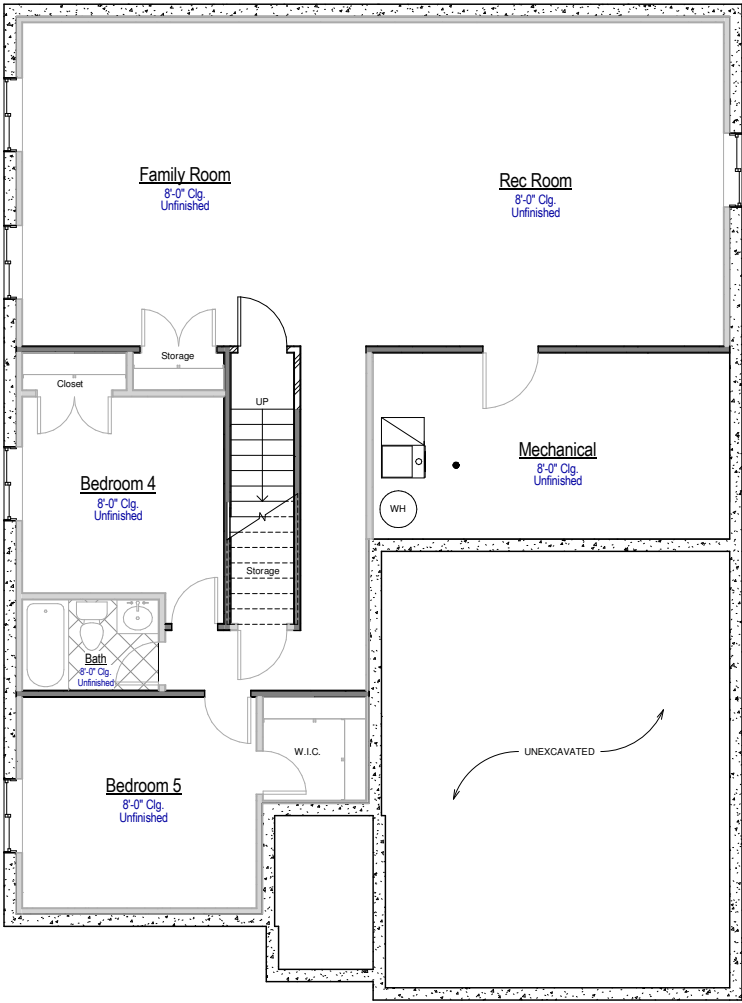

PLAN

Elevation A

Main Level

- Total Finished Square Footage** 1567
- Total Unfinished Square Footage** 1567
- Total Square Footage** 3134
- Finished Bedrooms** 3
- Finished Bathrooms** 2
- Available with optional 3-Car garage**
- Includes finished laundry room**

Basement

Notes
