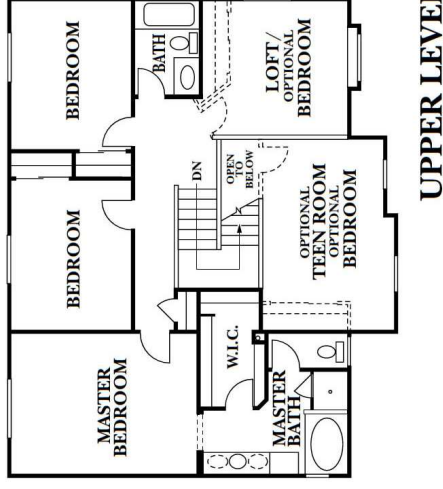

MULBERRY

TWO-STORY | 4 BED | 2.5 BATH | 2T CAR GARAGE
SQUARE FEET: 2,066 FINISHED, 3,166 TOTAL

888.485.9059 | SALES@MTN-VISTA.COM