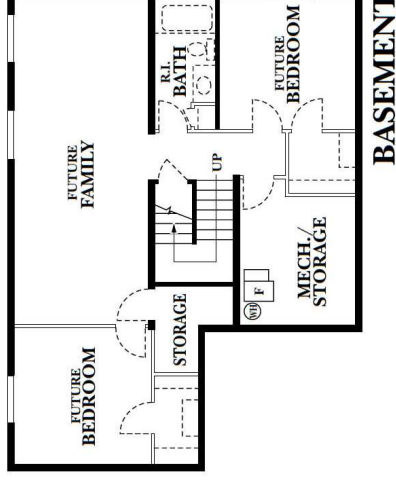

MULBERRY

TWO-STORY | 4 BED | 2.5 BATH | 2T CAR GARAGE
SQUARE FEET: 2,066 FINISHED, 3,166 TOTAL

888.485.9059 | SALES@MTN-VISTA.COM