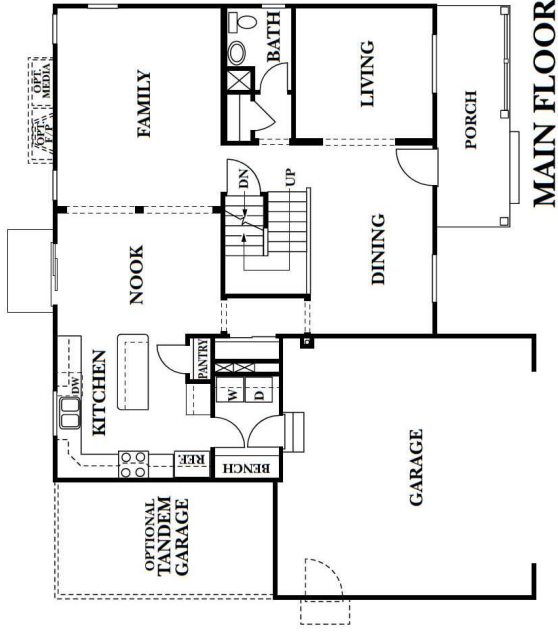

MULBERRY

TWO-STORY | 4 BED | 2.5 BATH | 2T CAR GARAGE
SQUARE FEET: 2,066 FINISHED, 3,166 TOTAL

888.485.9059 | SALES@MTN-VISTA.COM