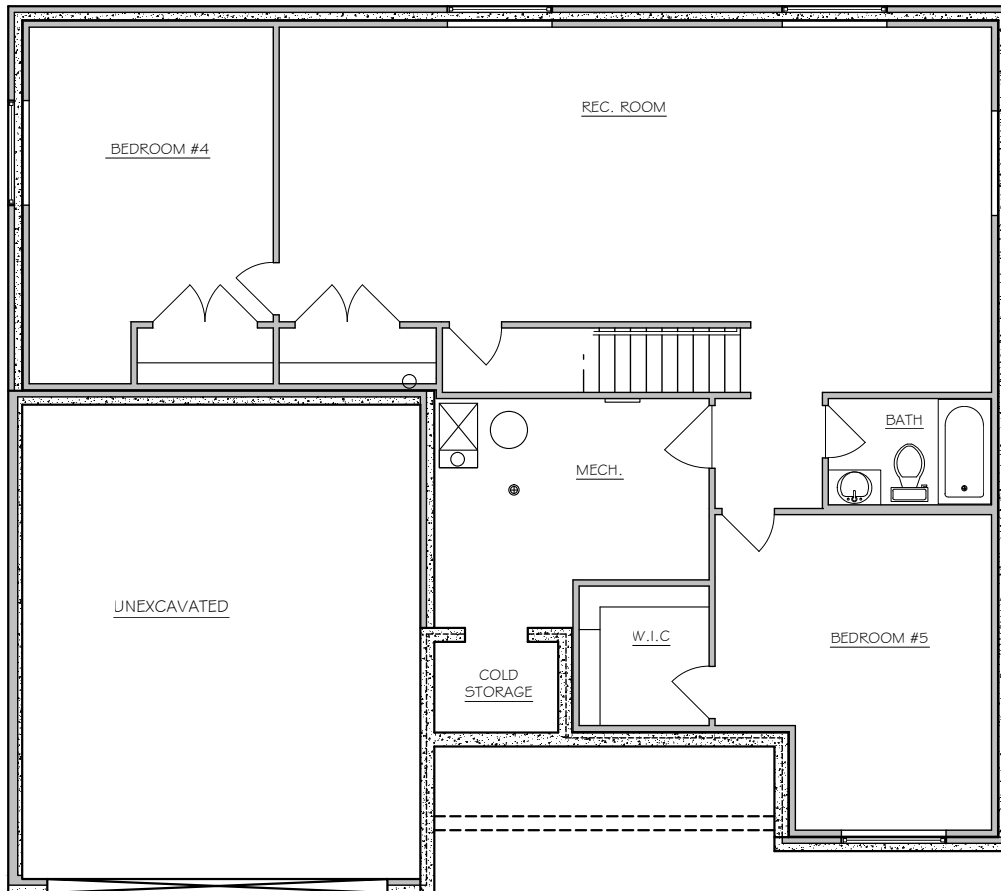

* Plans and square footage are approximate and subject to change. Prices change without notice. Renderings are intended for artistic purposes only. Other amenities available.