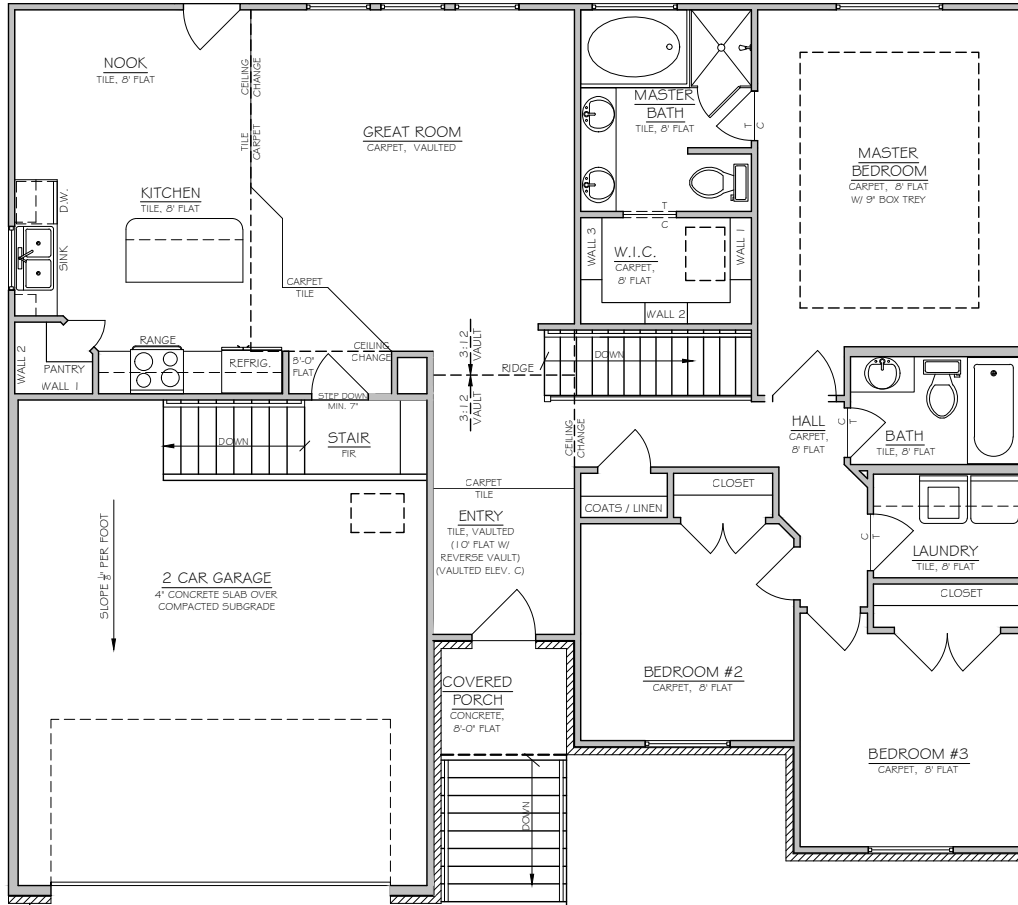

* Plans and square footage are approximate and subject to change. Prices change without notice. Renderings are intended for artistic purposes only. Other amenities available.