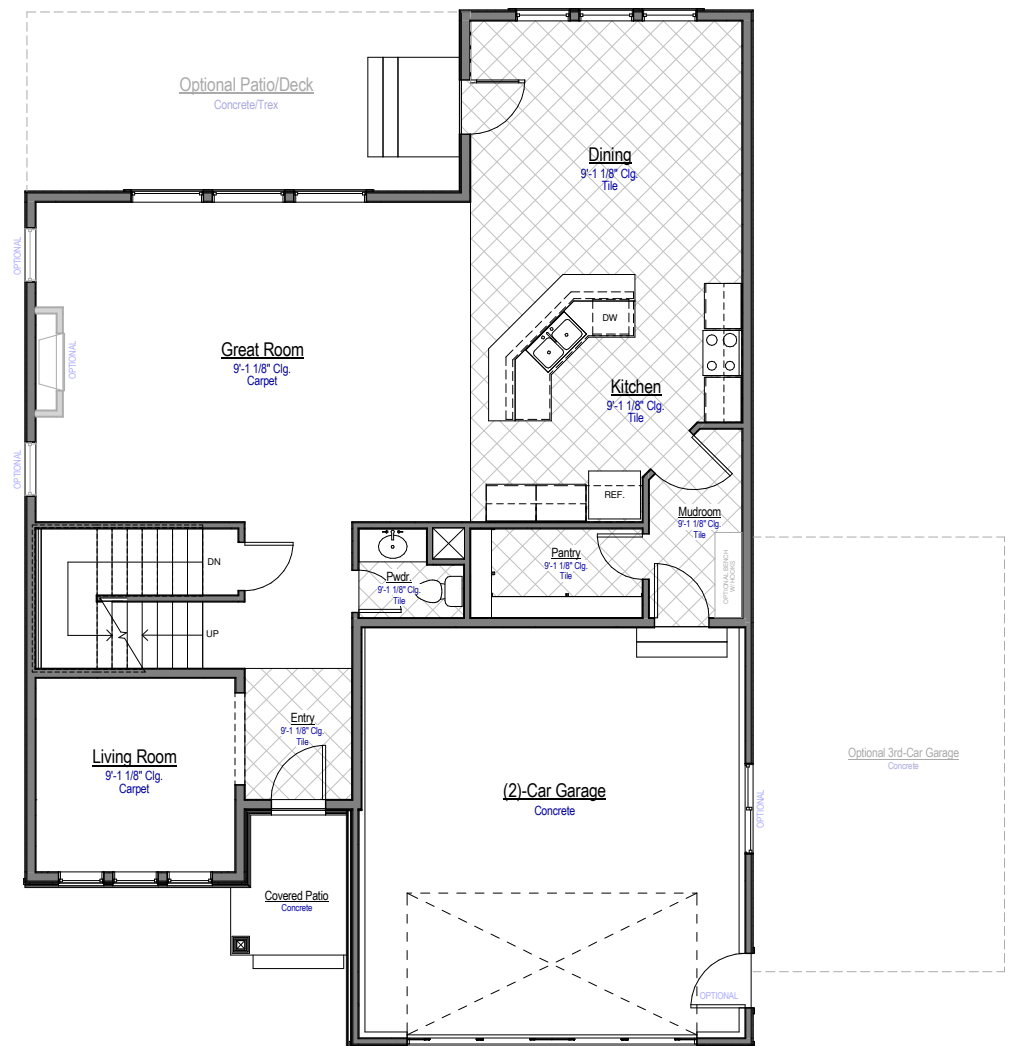

# MONICA

Elevation A

## Main Level

Total Finished Square Footage 2724

Total Unfinished Square Footage 1353

Total Square Footage 4077

Finished Bedrooms 5

Finished Bathrooms 3 1/2

Available with optional 3-Car garage

Includes living room / study on main level