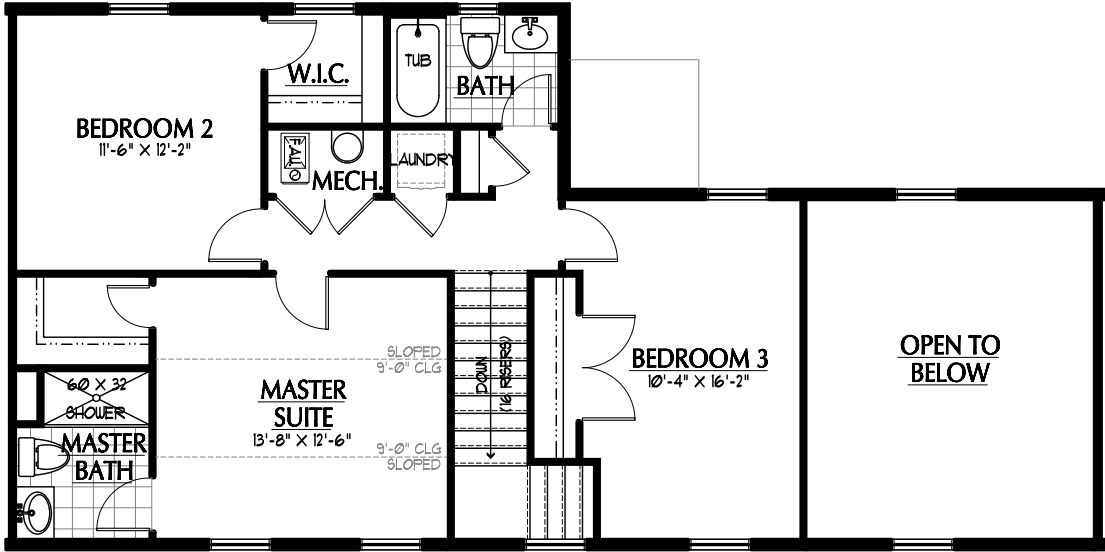

MEWS B

BEDROOMS: 3
BATHROOMS: 2.5
FINISHED SQ FT: 1449

ILLUSTRATIONS ARE THE ARTISTS RENDERING ONLY AND ARE SUBJECT TO CHANGE WITHOUT NOTICE MEASUREMENTS SHOWN ARE APPROXIMATE.

SECOND FLOOR

FIRST FLOOR

CREEKSIDE SHORLINE