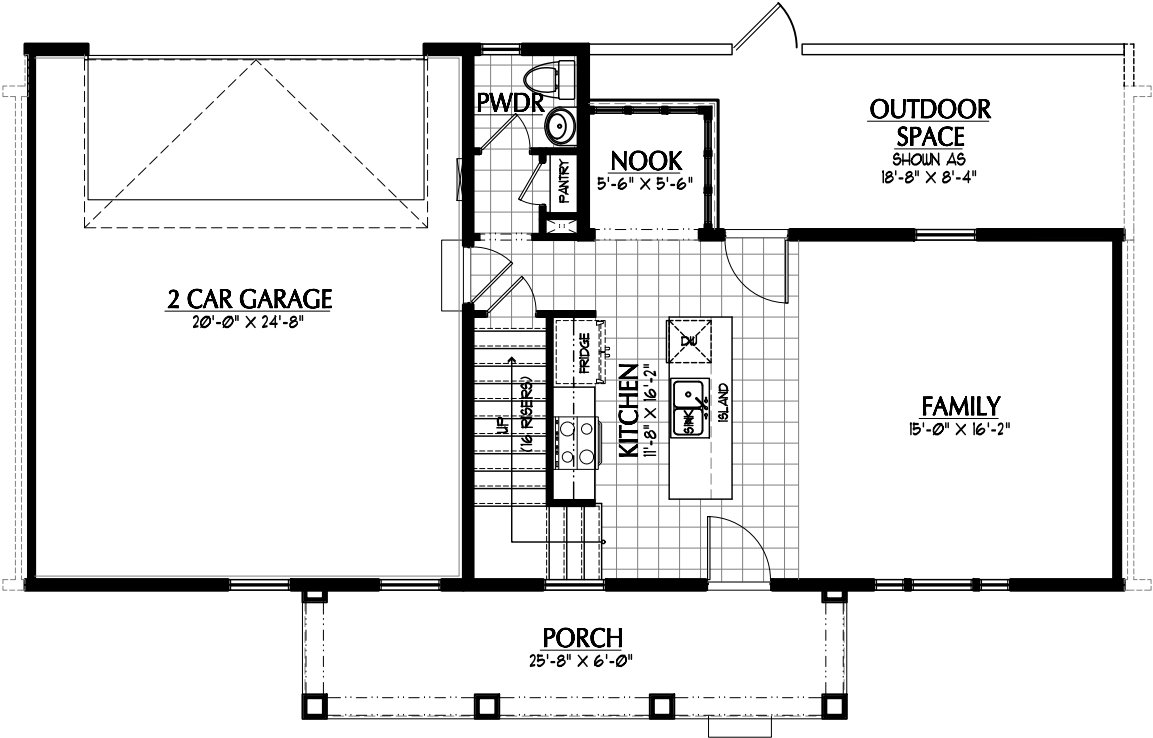

MEWS B

BEDROOMS: 3
BATHROOMS: 2.5
FINISHED SQ FT: 1449

ILLUSTRATIONS ARE THE ARTISTS RENDERING ONLY AND ARE SUBJECT TO CHANGE WITHOUT NOTICE MEASUREMENTS SHOWN ARE APPROXIMATE.

SECOND FLOOR

FIRST FLOOR

CREEKSIDE SHORLINE

MEWS B