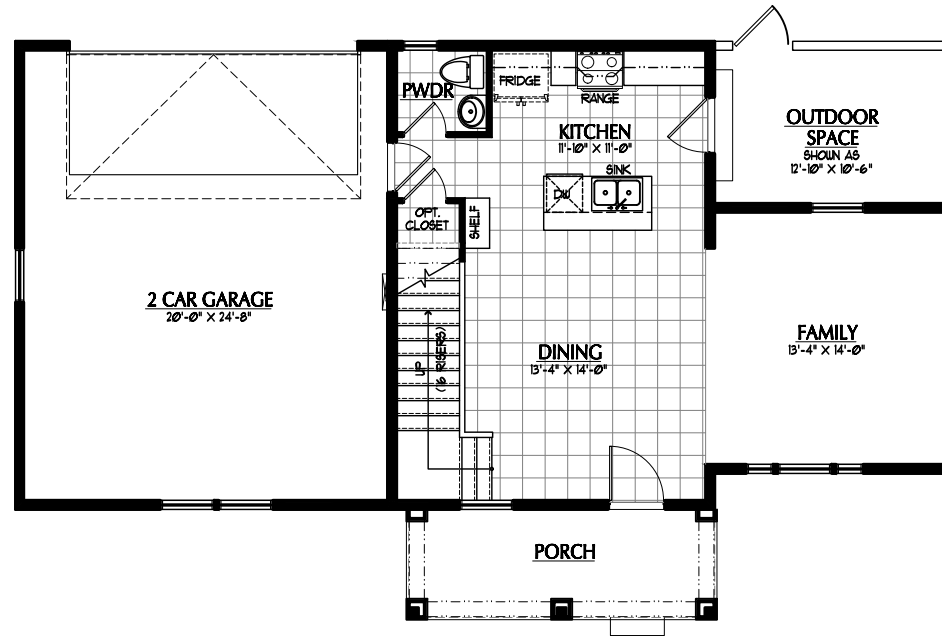

MEWS A

BEDROOMS: 3
BATHROOMS: 2.5
FINISHED SQ FT: 1416

ILLUSTRATIONS ARE THE ARTISTS RENDERING ONLY AND ARE SUBJECT TO CHANGE WITHOUT NOTICE MEASUREMENTS SHOWN ARE APPROXIMATE.

FIRST FLOOR

SECOND FLOOR 12'-8"