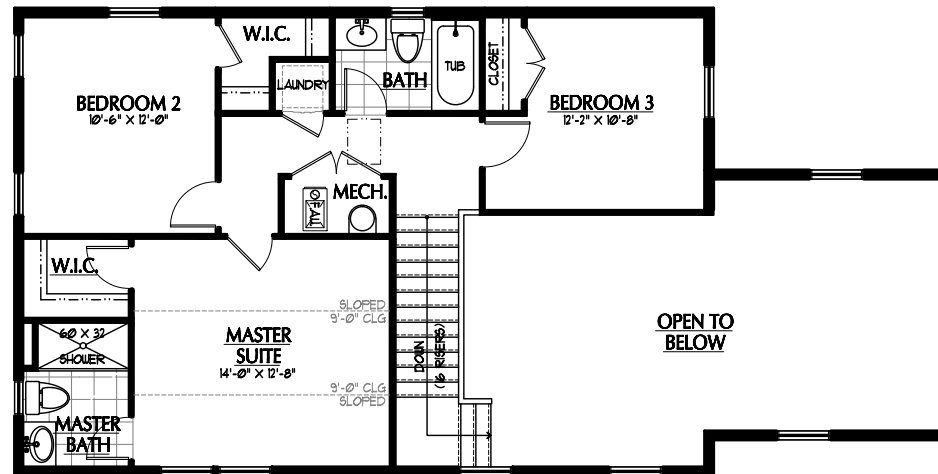

MEWS A

BEDROOMS: 3
BATHROOMS: 2.5
FINISHED SQ FT: 1416

ILLUSTRATIONS ARE THE ARTISTS RENDERING ONLY AND ARE SUBJECT TO CHANGE WITHOUT NOTICE MEASUREMENTS SHOWN ARE APPROXIMATE.

FIRST FLOOR

SECOND FLOOR 12'-8"