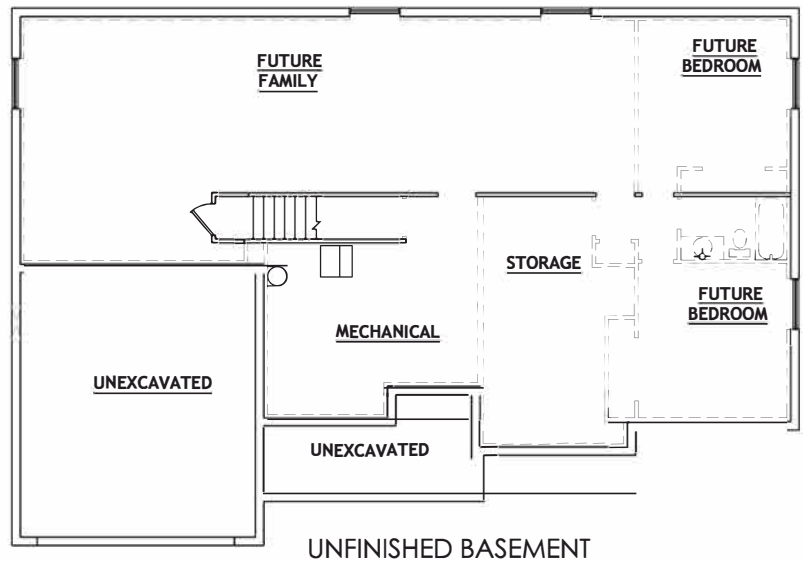

MELROSE A

BASEMENT

SQUARE FOOTAGE

3686 Total | 1843 Finished | 1843 Unfinished

DIMENSIONS

62'-6" Width | 41'-6" Depth

ELEVATION

PLEASE NOTE: Square footage and measurements noted are approximate. All drawings of exteriors and floor plans are artist's renditions and may vary from actual product. Plans are subject to change to comply with city ordinances. Placement of home on lot is done at seller's discretion. All information on this sheet is subject to change without notice.