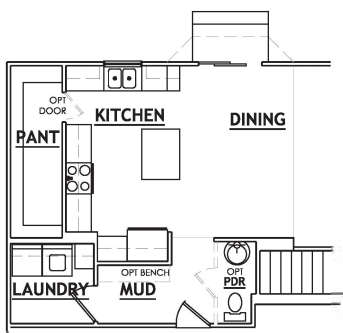

MELROSE A

BASEMENT

SQUARE FOOTAGE

3686 Total | 1843 Finished | 1843 Unfinished

DIMENSIONS

62'-6" Width | 41'-6" Depth

ELEVATION

PLEASE NOTE: Square footage and measurements noted are approximate. All drawings of exteriors and floor plans are artist's renditions and may vary from actual product. Plans are subject to change to comply with city ordinances. Placement of home on lot is done at seller's discretion. All information on this sheet is subject to change without notice.