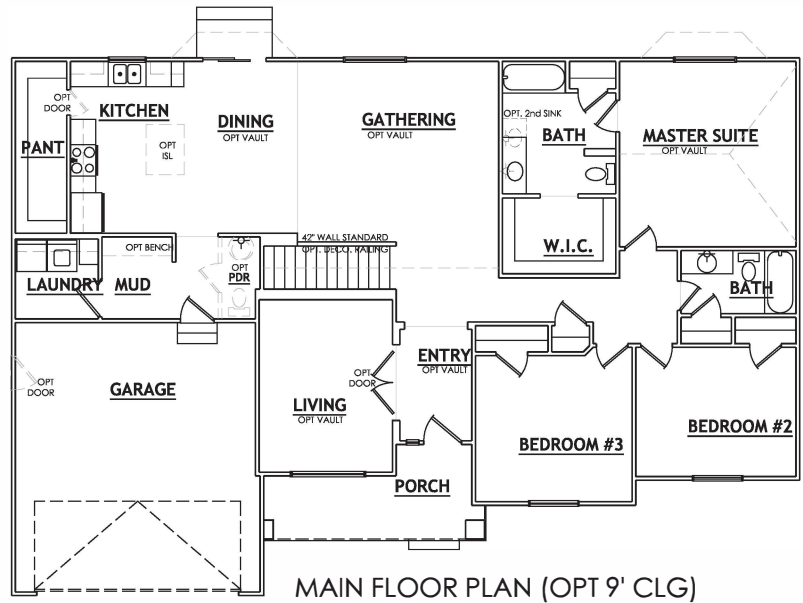

MELROSE A

BASEMENT

SQUARE FOOTAGE

3686 Total | 1843 Finished | 1843 Unfinished

DIMENSIONS

62'-6" Width | 41'-6" Depth

ELEVATION

PLEASE NOTE: Square footage and measurements noted are approximate. All drawings of exteriors and floor plans are artist's renditions and may vary from actual product. Plans are subject to change to comply with city ordinances. Placement of home on lot is done at seller's discretion. All information on this sheet is subject to change without notice.