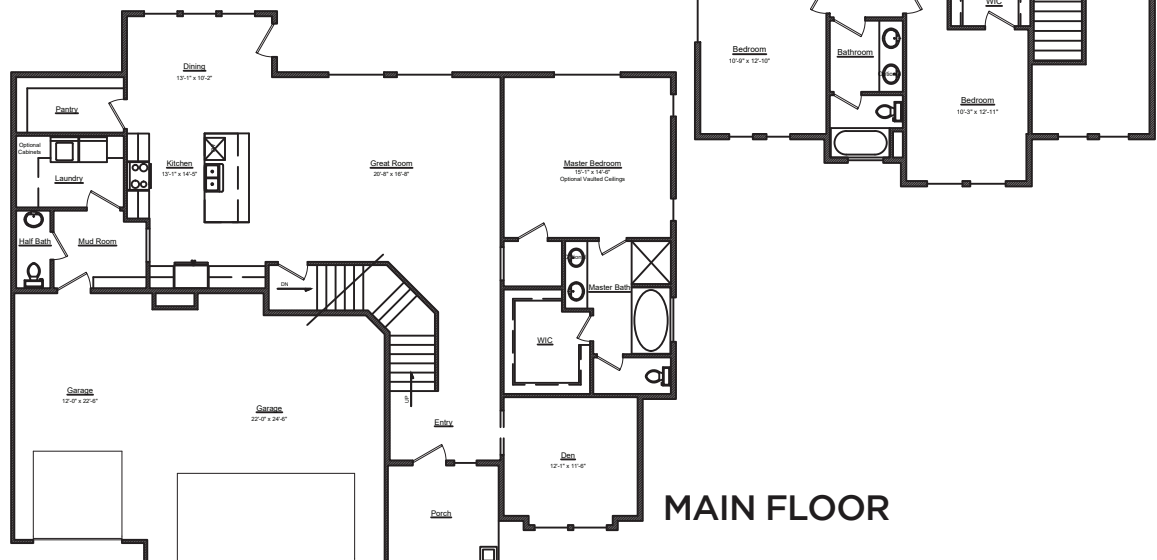

The Madison

TRADITIONAL

STONE

specs

4743 TOTAL SQ FT

 **3276 Finished**

 **1129 Upper**

 **1760 Main**

 **Basement**
Unfinished

 **5 Bedrooms**

 **2.5 Bath**

 **3 Car Garage**

UPPER FLOOR

MAIN FLOOR