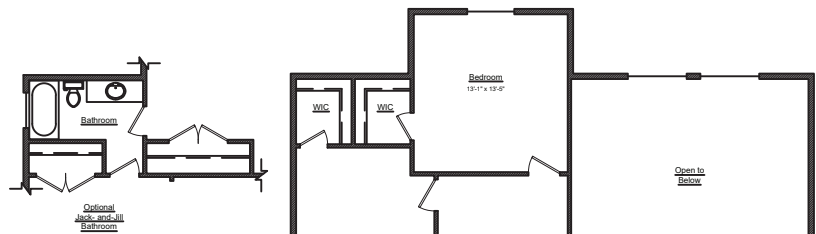

The Madison

TRADITIONAL

STONE

specs

4743 TOTAL SQ FT

 **3276 Finished**

 **1129 Upper**

 **1760 Main**

 **Basement**
Unfinished

 **5 Bedrooms**

 **2.5 Bath**

 **3 Car Garage**

UPPER FLOOR

MAIN FLOOR