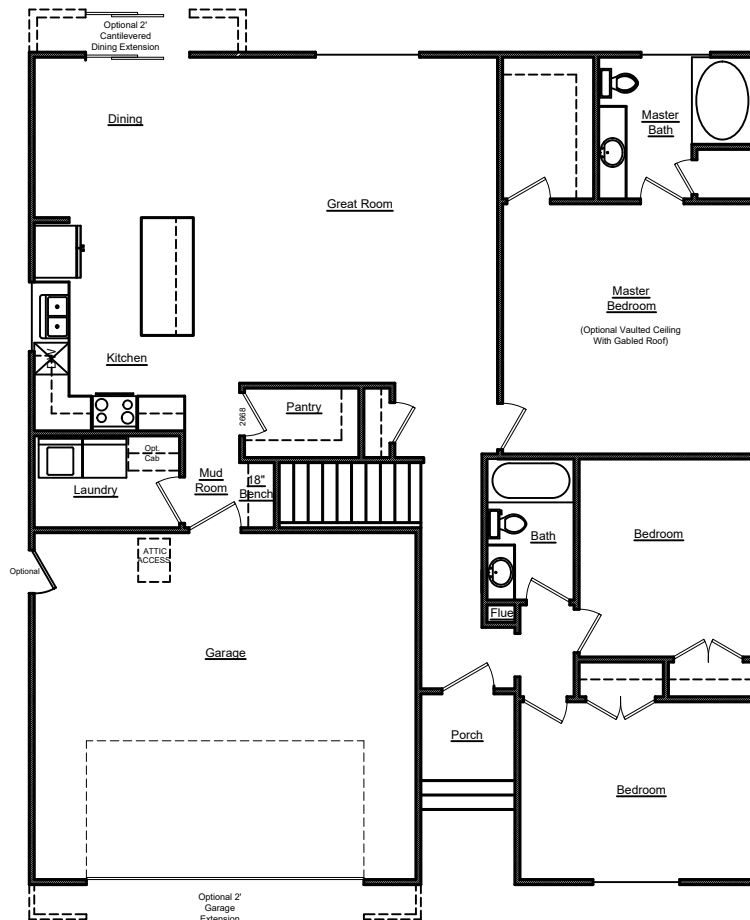

The Lauren

specs

3040 TOTAL SQ FT

1540 Finished

1500 Main

Basement Unfinished

3 Bedrooms

2 Bath

2 Car Garage
3rd car option available

MAIN FLOOR