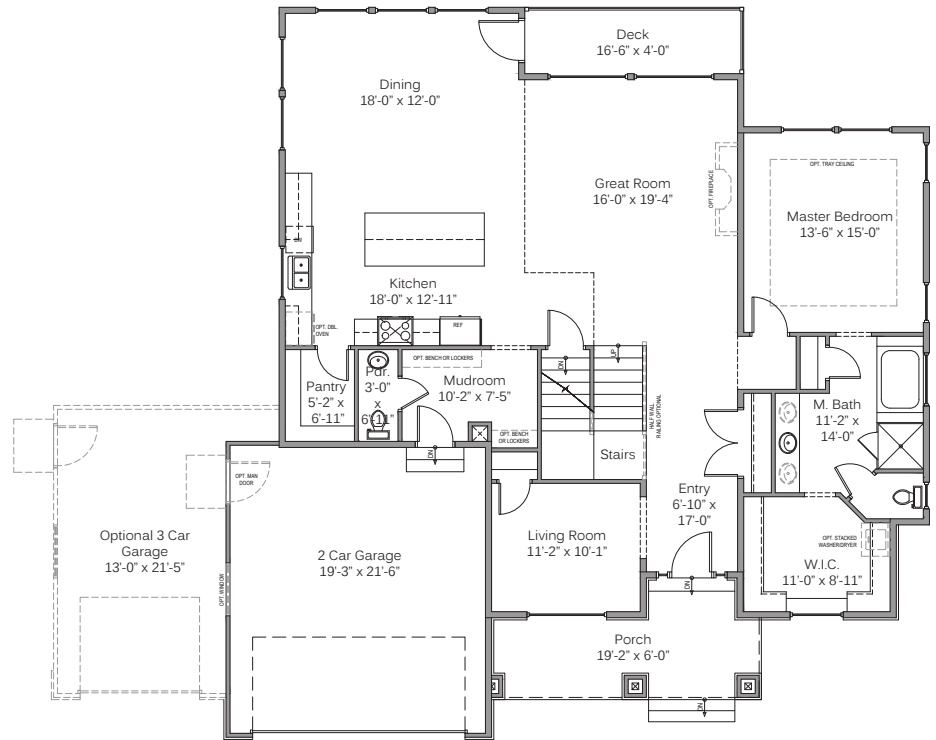

FRONT ELEVATION

REAR ELEVATION

LEFT ELEVATION

RIGHT ELEVATION

THE KAYA

- Beautiful Craftsman Design
- Grand 2-Story Great Room with Optional Fireplace
- Incredible Windows Throughout
- Large Kitchen Island
- 4 Bedrooms all with Walk In Closet/ 2.5 baths
- Open Spacious Kitchen, Dining, & Great Room
- Master on Main Level w/Fantastic Master Walk In Closet

Overall dimensions:	W: 66'-0" x D: 55'-0"
Finished square feet:	2,573
Unfinished square feet:	1,946
Total square feet:	4,519

UPPER FLOOR

MAIN FLOOR

BASEMENT FLOOR