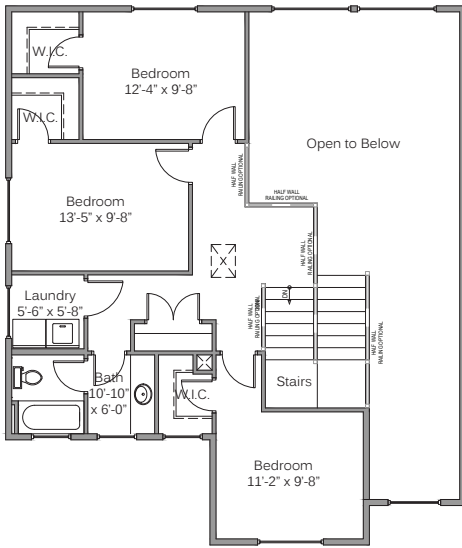

FRONT ELEVATION

REAR ELEVATION

LEFT ELEVATION

RIGHT ELEVATION

THE KAYA

- Beautiful Craftsman Design
- Grand 2-Story Great Room with Optional Fireplace
- Incredible Windows Throughout
- Large Kitchen Island
- 4 Bedrooms all with Walk In Closet/ 2.5 baths
- Open Spacious Kitchen, Dining, & Great Room
- Master on Main Level w/Fantastic Master Walk In Closet

Overall dimensions:	W: 66'-0" x D: 55'-0"
Finished square feet:	2,573
Unfinished square feet:	1,946
Total square feet:	4,519

UPPER FLOOR

MAIN FLOOR

BASEMENT FLOOR