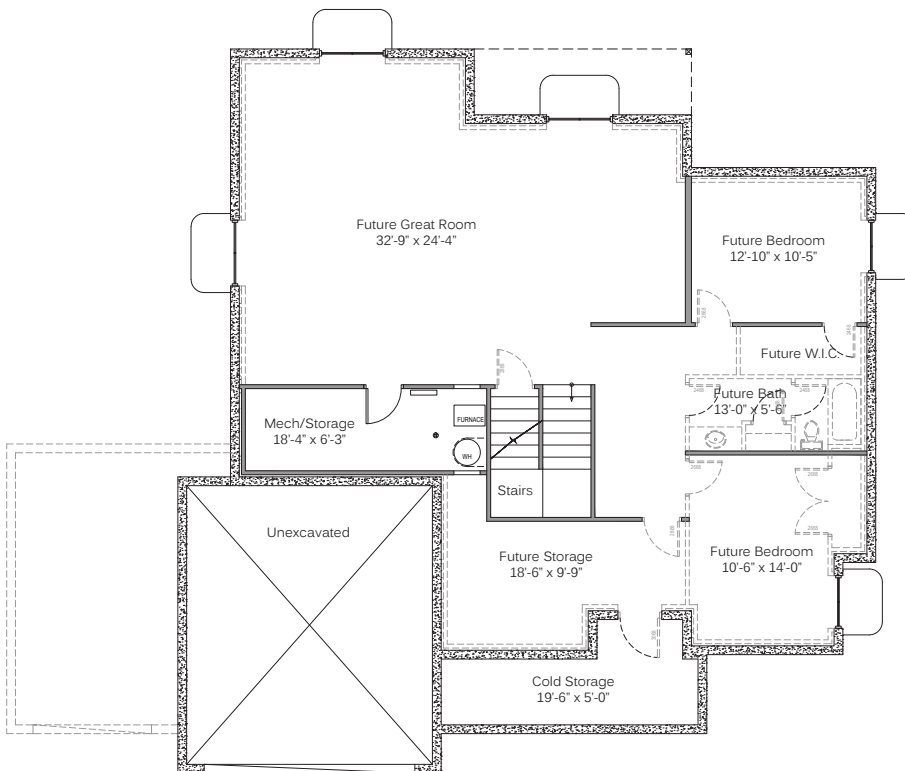

FRONT ELEVATION

REAR ELEVATION

LEFT ELEVATION

RIGHT ELEVATION

THE KAYA

- Beautiful Craftsman Design
- Grand 2-Story Great Room with Optional Fireplace
- Incredible Windows Throughout
- Large Kitchen Island
- 4 Bedrooms all with Walk In Closet/ 2.5 baths
- Open Spacious Kitchen, Dining, & Great Room
- Master on Main Level w/Fantastic Master Walk In Closet

Overall dimensions:	W: 66'-0" x D: 55'-0"
Finished square feet:	2,573
Unfinished square feet:	1,946
Total square feet:	4,519

UPPER FLOOR

MAIN FLOOR

BASEMENT FLOOR