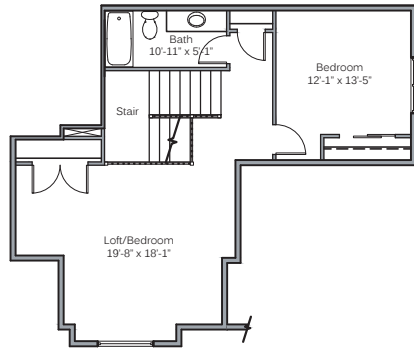

FRONT ELEVATION

REAR ELEVATION

LEFT ELEVATION

RIGHT ELEVATION

**THE KARLEE**

- Elegant craftsman design
- Vaulted great room with fireplace
- Grand windows throughout
- Large covered porch & deck
- 5 bedrooms/ 3 baths/ loft option
- Fantastic laundry room

<b>Overall dimensions:</b>	W: 57'-0" x D: 67'-0"
<b>Finished square feet:</b>	2, 801
<b>Unfinished square feet:</b>	2, 342
<b>Total square feet:</b>	5, 143

LOFT

MAIN FLOOR

BASEMENT FLOOR