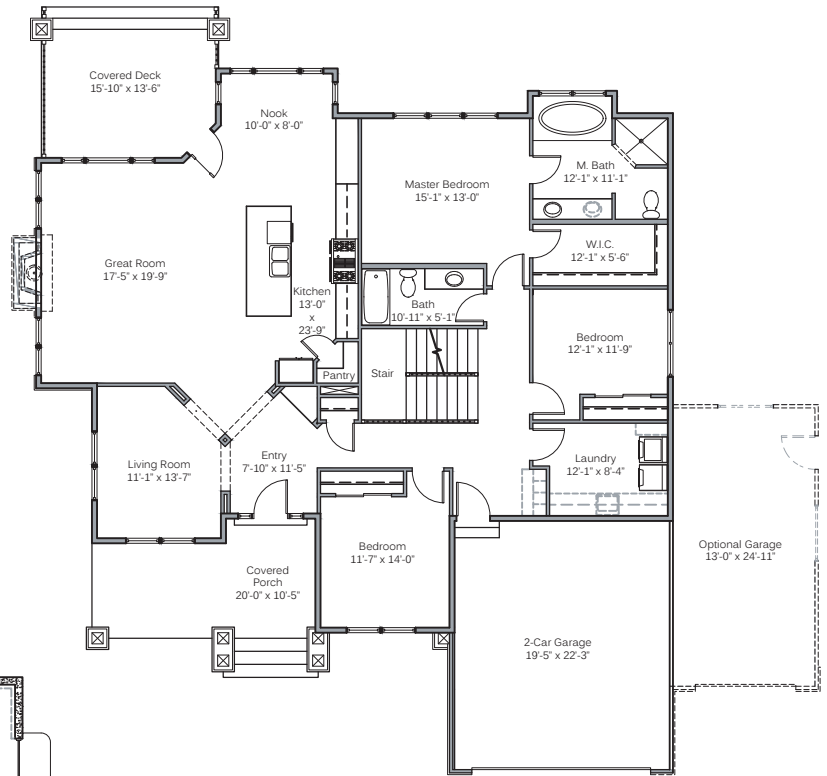

FRONT ELEVATION

REAR ELEVATION

LEFT ELEVATION

RIGHT ELEVATION

**THE KARLEE**

- Elegant craftsman design
- Vaulted great room with fireplace
- Grand windows throughout
- Large covered porch & deck
- 5 bedrooms/ 3 baths/ loft option
- Fantastic laundry room

<b>Overall dimensions:</b>	W: 57'-0" x D: 67'-0"
<b>Finished square feet:</b>	2, 801
<b>Unfinished square feet:</b>	2, 342
<b>Total square feet:</b>	5, 143

LOFT

MAIN FLOOR

BASEMENT FLOOR