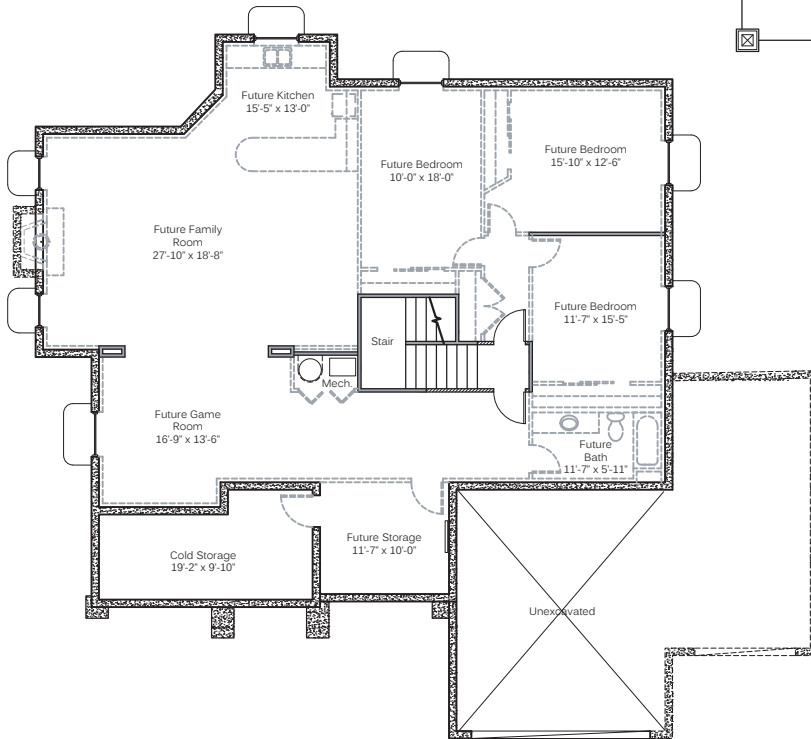

FRONT ELEVATION

REAR ELEVATION

LEFT ELEVATION

RIGHT ELEVATION

**THE KARLEE**

- Elegant craftsman design
- Vaulted great room with fireplace
- Grand windows throughout
- Large covered porch & deck
- 5 bedrooms/ 3 baths/ loft option
- Fantastic laundry room

<b>Overall dimensions:</b>	W: 57'-0" x D: 67'-0"
<b>Finished square feet:</b>	2, 801
<b>Unfinished square feet:</b>	2, 342
<b>Total square feet:</b>	5, 143

LOFT

MAIN FLOOR

BASEMENT FLOOR