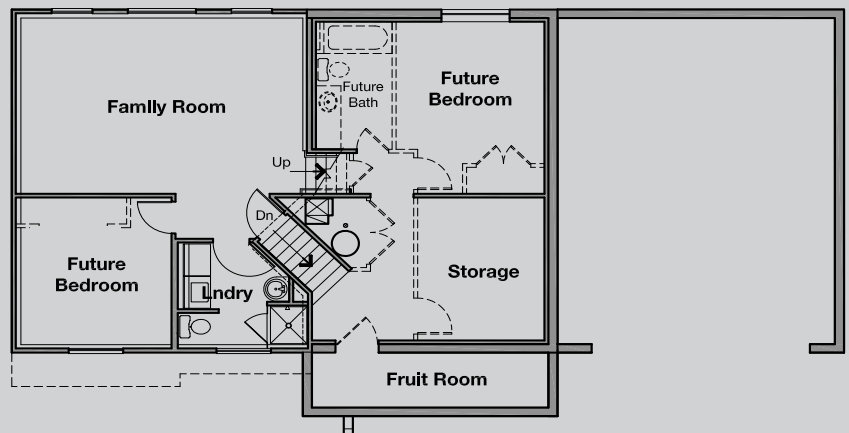

JEFFERSON

MILLCREEK TERRACE

MAIN & UPPER FLOOR PLAN:

Finished square footage: 1,713
Total square footage: 2,309

LOWER FLOOR PLAN:

LibertyHomes.com

(801) 889.0633
(801) 839.4898