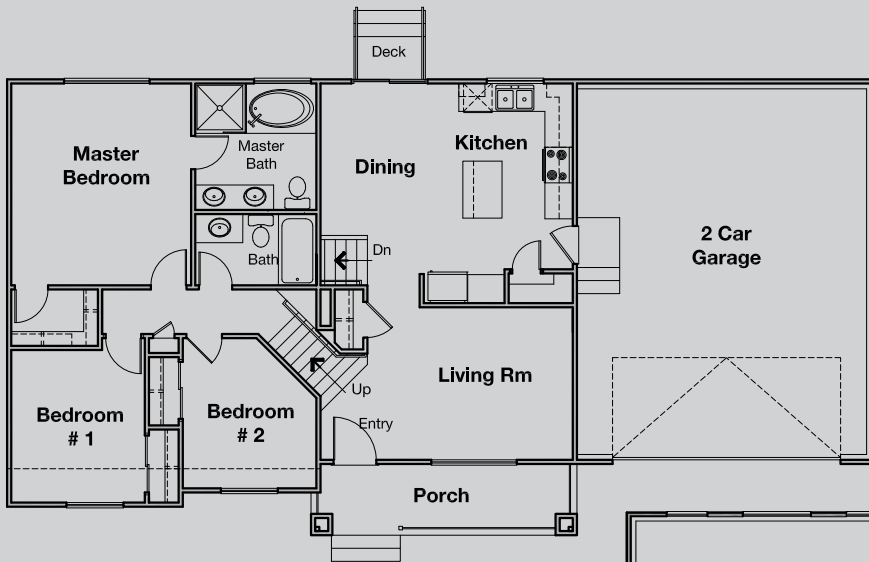

JEFFERSON

MILLCREEK TERRACE

MAIN & UPPER FLOOR PLAN:

Finished square footage: 1,713
Total square footage: 2,309

LOWER FLOOR PLAN:

LibertyHomes.com

(801) 889.0633
(801) 839.4898