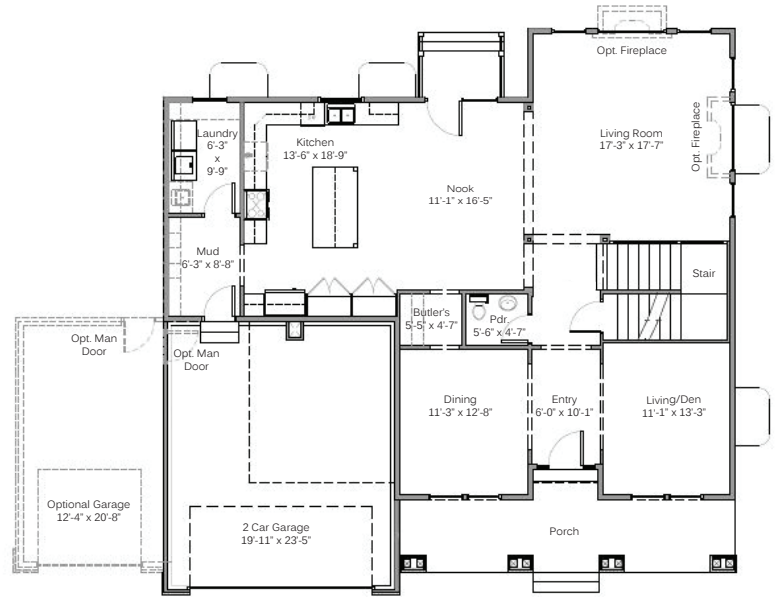

FRONT ELEVATION

REAR ELEVATION

LEFT ELEVATION

RIGHT ELEVATION

**THE JADEN - BEAU**

- Large master bath with his & her walk - in closet
- Large open kitchen with island
- Laundry on main floor
- Main floor great room
- Covered porch/cold storage

<b>Overall dimensions:</b>	W: 50'-0" x D: 49'-4"
<b>Finished square feet:</b>	2,844
<b>Unfinished square feet:</b>	1,759
<b>Total square feet:</b>	4,603

UPPER FLOOR

MAIN FLOOR

BASEMENT FLOOR