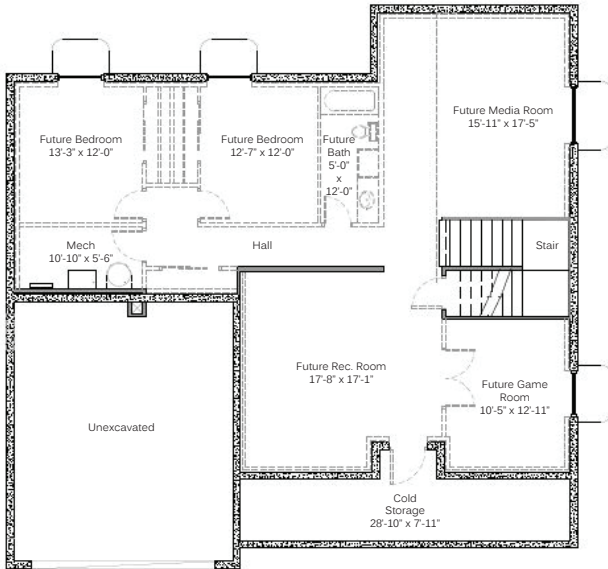

FRONT ELEVATION

REAR ELEVATION

LEFT ELEVATION

RIGHT ELEVATION

**THE JADEN - BEAU**

- Large master bath with his & her walk - in closet
- Large open kitchen with island
- Laundry on main floor
- Main floor great room
- Covered porch/cold storage

<b>Overall dimensions:</b>	W: 50'-0" x D: 49'-4"
<b>Finished square feet:</b>	2,844
<b>Unfinished square feet:</b>	1,759
<b>Total square feet:</b>	4,603

UPPER FLOOR

MAIN FLOOR

BASEMENT FLOOR