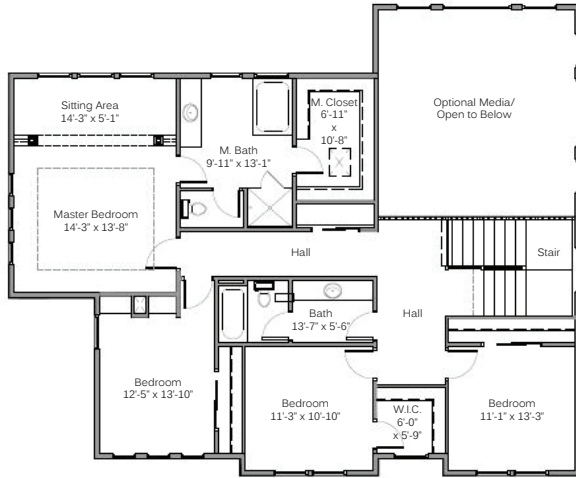

FRONT ELEVATION

REAR ELEVATION

LEFT ELEVATION

RIGHT ELEVATION

**THE JADEN - BEAU**

- Large master bath with his & her walk - in closet
- Large open kitchen with island
- Laundry on main floor
- Main floor great room
- Covered porch/cold storage

<b>Overall dimensions:</b>	W: 50'-0" x D: 49'-4"
<b>Finished square feet:</b>	2,844
<b>Unfinished square feet:</b>	1,759
<b>Total square feet:</b>	4,603

UPPER FLOOR

MAIN FLOOR

BASEMENT FLOOR