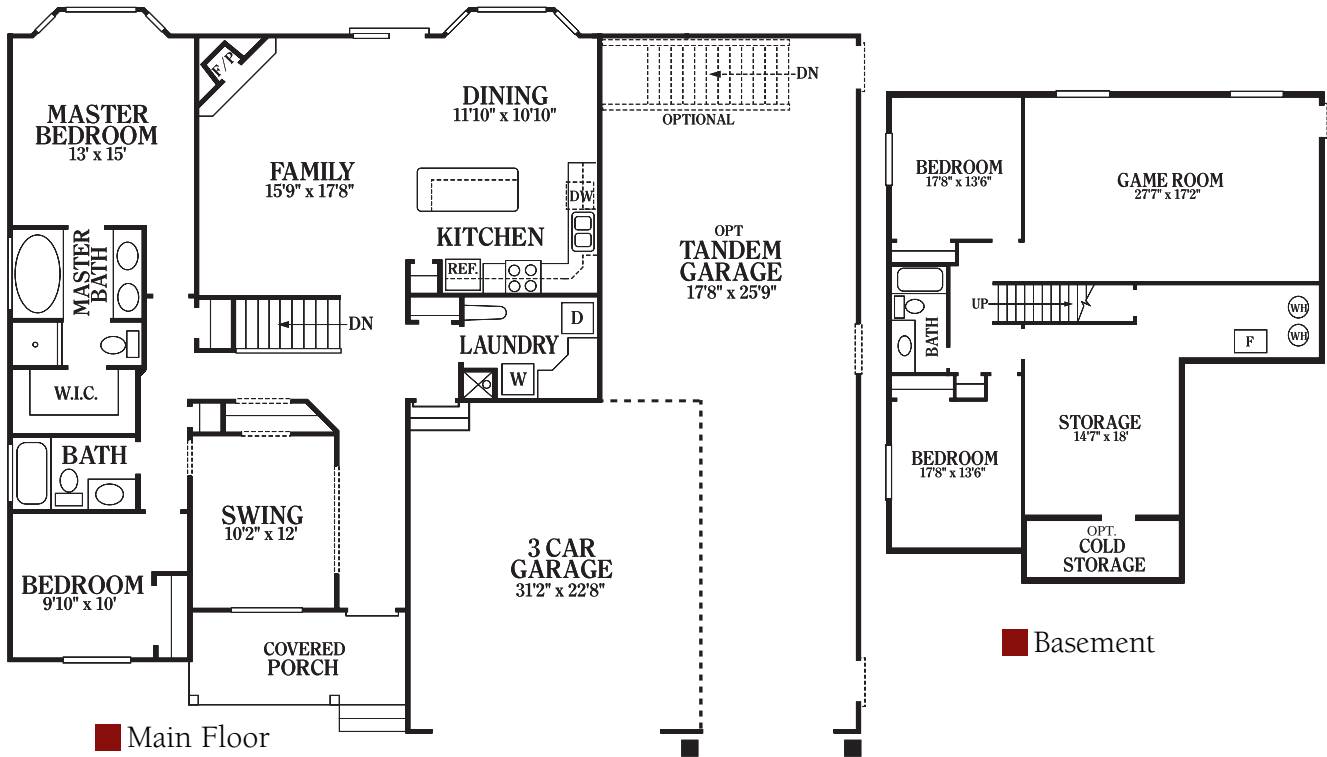

www.bangerterhomes.com

HORIZON

ELEVATION A

- Main Level - 1586 sq. ft.**
- Basement - 1563 sq. ft.**
- Total - 3149 sq. ft.**
- Bedrooms - 2-6**
- Bathrooms - 2-3**
- Garage - 2-5**

More Value • More Quality • More Service

Built For Your Life.

■ MASTER BATH OPTIONS

■ Option A

■ Option B

■ Option C

www.bangerterhomes.com

■ KITCHEN OPTIONS

■ Option A