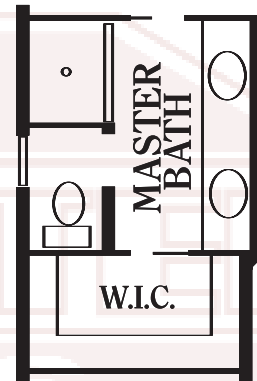

www.bangerterhomes.com

HORIZON

ELEVATION A

- Main Level - 1586 sq. ft.**
- Basement - 1563 sq. ft.**
- Total - 3149 sq. ft.**
- Bedrooms - 2-6**
- Bathrooms - 2-3**
- Garage - 2-5**

More Value • More Quality • More Service

Built For Your Life.

■ MASTER BATH OPTIONS

■ Option A

■ Option B

■ Option C

www.bangerterhomes.com

■ KITCHEN OPTIONS

■ Option A