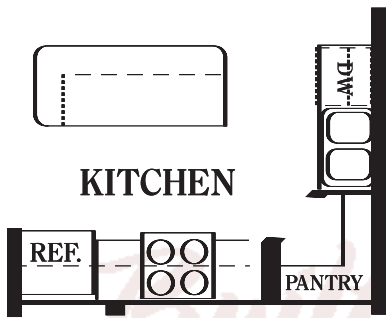

www.bangerterhomes.com

HORIZON

ELEVATION A

- Main Level - 1586 sq. ft.**
- Basement - 1563 sq. ft.**
- Total - 3149 sq. ft.**
- Bedrooms - 2-6**
- Bathrooms - 2-3**
- Garage - 2-5**

More Value • More Quality • More Service

Built For Your Life.

■ MASTER BATH OPTIONS

■ Option A

■ Option B

■ Option C

www.bangerterhomes.com

■ KITCHEN OPTIONS

■ Option A