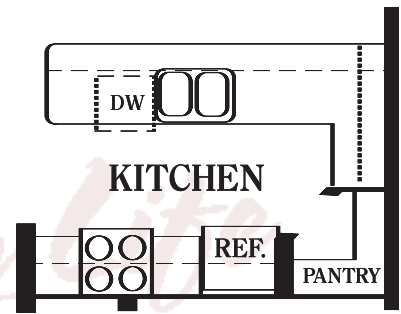

■ MASTER BATH OPTIONS

www.bangerterhomes.com

■ KITCHEN OPTIONS

■ Option C