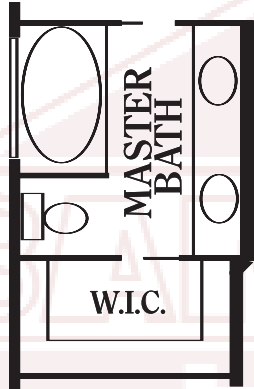

www.bangerterhomes.com

HORIZON

ELEVATION A

- Main Level - 1586 sq. ft.**
- Basement - 1563 sq. ft.**
- Total - 3149 sq. ft.**
- Bedrooms - 2-6**
- Bathrooms - 2-3**
- Garage - 2-5**

More Value • More Quality • More Service

Built For Your Life.

■ MASTER BATH OPTIONS

■ Option A

■ Option B

■ Option C

www.bangerterhomes.com

■ KITCHEN OPTIONS

■ Option A