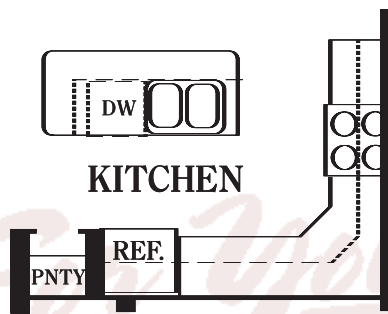

■ MASTER BATH OPTIONS

www.bangerterhomes.com

■ KITCHEN OPTIONS

■ Option B