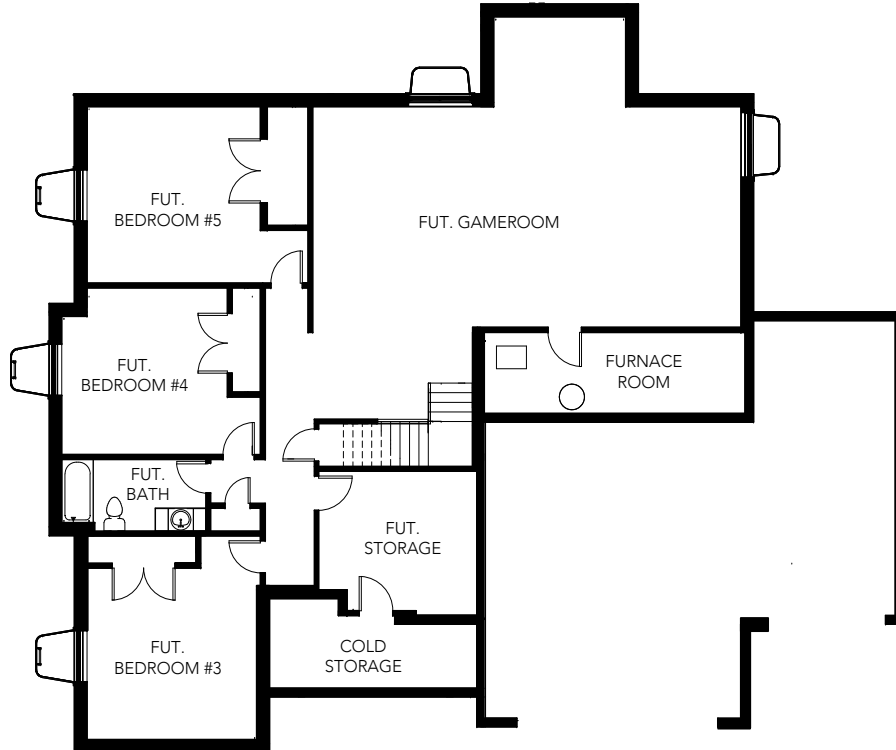

TREBLE XL

Traditional Elevation

Craftsman Elevation

Symphony Homes

symphonyhomes.com | 801.298.8555

**All renderings are artists' conception. Continuing a policy of constant design and pricing improvement, we reserve the right of price, product or design change without obligation to notify. Please refer to the base plan for an accurate depiction of the exterior standard features.*

Main

Finished	2,155 ft ²
Unfinished	2,267 ft ²
Total	4,422 ft²

Notes:

Basement

*Home square footages are approximates and are subject to change.

TREBLE XL