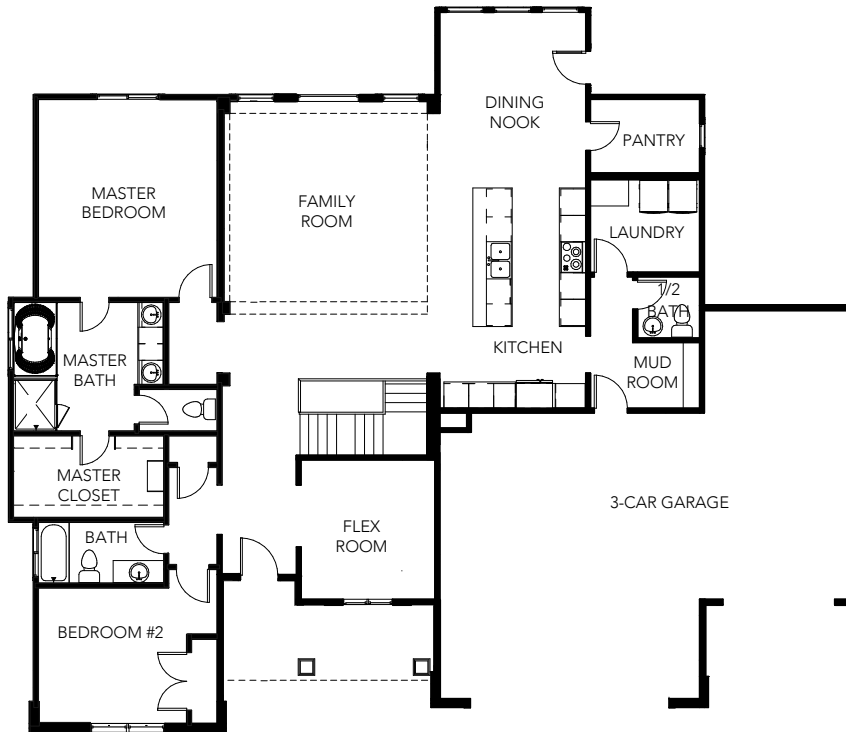

TREBLE XL

Traditional Elevation

Craftsman Elevation

Symphony Homes

symphonyhomes.com | 801.298.8555

**All renderings are artists' conception. Continuing a policy of constant design and pricing improvement, we reserve the right of price, product or design change without obligation to notify. Please refer to the base plan for an accurate depiction of the exterior standard features.*

Main

Finished	2,155 ft ²
Unfinished	2,267 ft ²
Total	4,422 ft²

Notes:

Basement

*Home square footages are approximates and are subject to change.

TREBLE XL