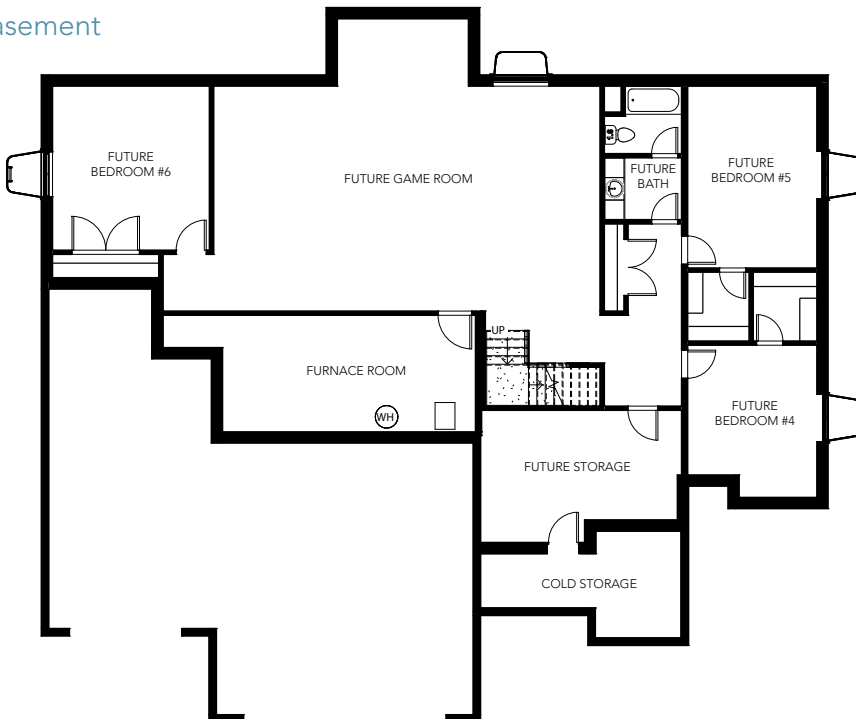

Symphony Homes

symphonyhomes.com

| 801.298.8555

STACCATO

Craftsman Elevation

*All renderings are artists' conceptions. Continuing a policy of constant design and pricing improvement, we reserve the right of price, product or design change without obligation to notify. Please refer to the base plan for an accurate depiction of the exterior standard features.

Main

Finished	2,431 ft ²
Unfinished	2,596 ft ²
Total	5,027 ft²

Notes:

Basement

*Home square footages are approximates and are subject to change.

STACCATO