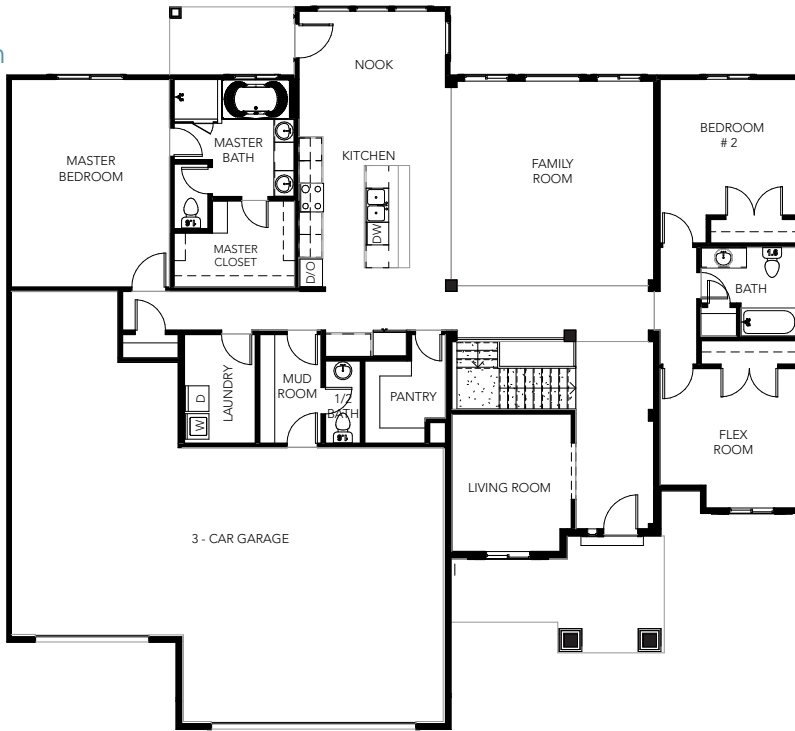

Symphony Homes

symphonyhomes.com

| 801.298.8555

STACCATO

Craftsman Elevation

*All renderings are artists' conceptions. Continuing a policy of constant design and pricing improvement, we reserve the right of price, product or design change without obligation to notify. Please refer to the base plan for an accurate depiction of the exterior standard features.

Main

Finished	2,431 ft ²
Unfinished	2,596 ft ²
Total	5,027 ft²

Notes:

Basement

*Home square footages are approximates and are subject to change.

STACCATO