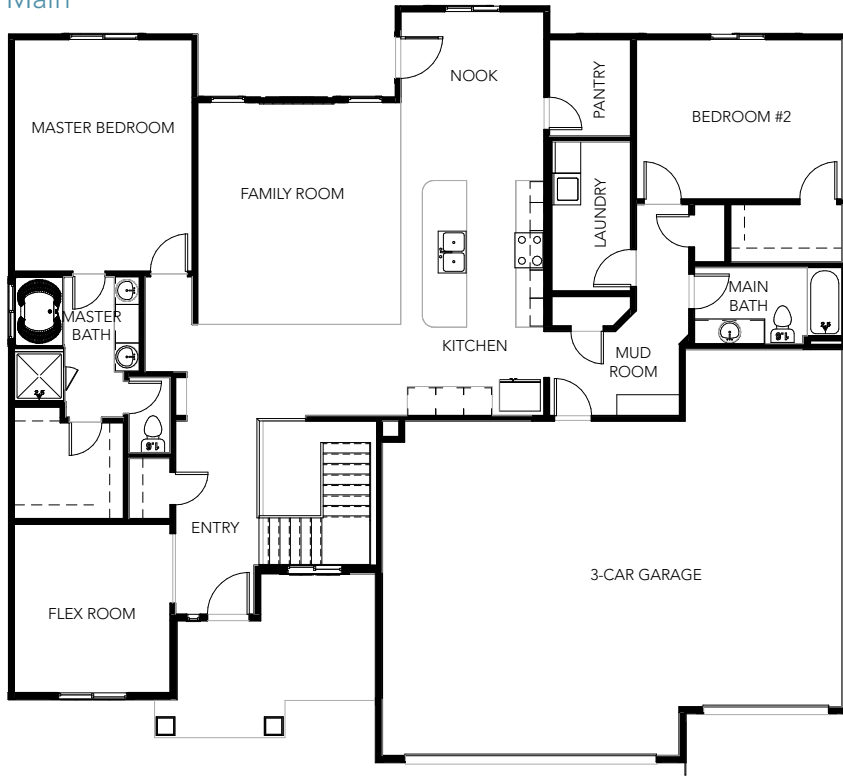

# LYRIC

Craftsman Elevation

European Elevation

Legacy Elevation

Main

Finished	1,972 ft <sup>2</sup>
Unfinished	2,090 ft <sup>2</sup>
<b>Total</b>	<b>4,062 ft<sup>2</sup></b>

Notes:

---