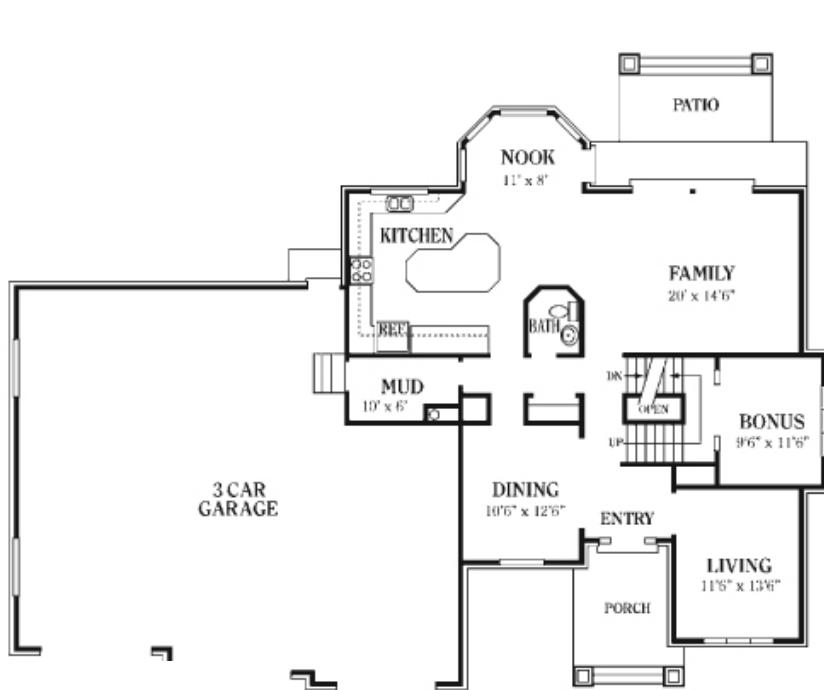

# HIGH SIERRA

■ Main Level - 2775 sq. ft.

■ Basement - 1581 sq. ft.

■ Total - 4356 sq. ft.

■ Bedrooms - 3-6

■ Bathrooms - 2.5-3.5

■ Garage - 2-5

■ Main Floor