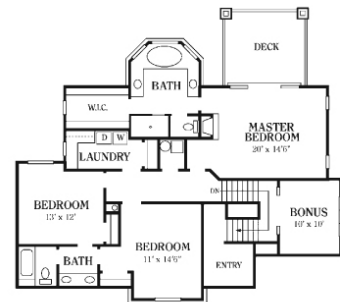

# HIGH SIERRA

■ Main Level - 2775 sq. ft.

■ Basement - 1581 sq. ft.

■ Total - 4356 sq. ft.

■ Bedrooms - 3-6

■ Bathrooms - 2.5-3.5

■ Garage - 2-5

■ Main Floor

■ Upper Floor

■ Basement

More Value • More Quality • More Service

*Built For Your Life.*

[www.bangerterhomes.com](http://www.bangerterhomes.com)

*Built For Your Life.*