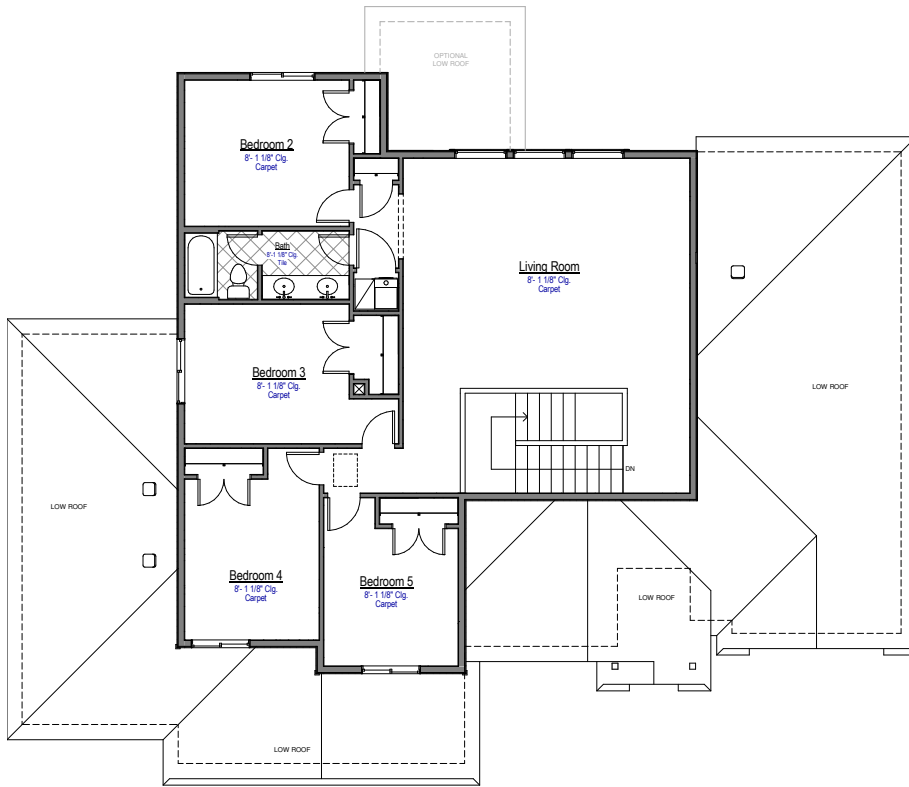

Elevation A

Main Level

Total Finished Square Footage 3369

Total Unfinished Square Footage 1931

Total Square Footage 5300

Finished Bedrooms 5

Finished Bathrooms 2 1/2

Includes 3-car garage

Includes living room / study on main level

Includes finished laundry room

Includes loft area upstairs

801.383.3252  
See more at [jthomashomes.com](http://jthomashomes.com)

All renderings are artists' conception. Continuing a policy of constant design and pricing improvement, we reserve the right of price, product or design change without obligation to notify.

# Upper Level