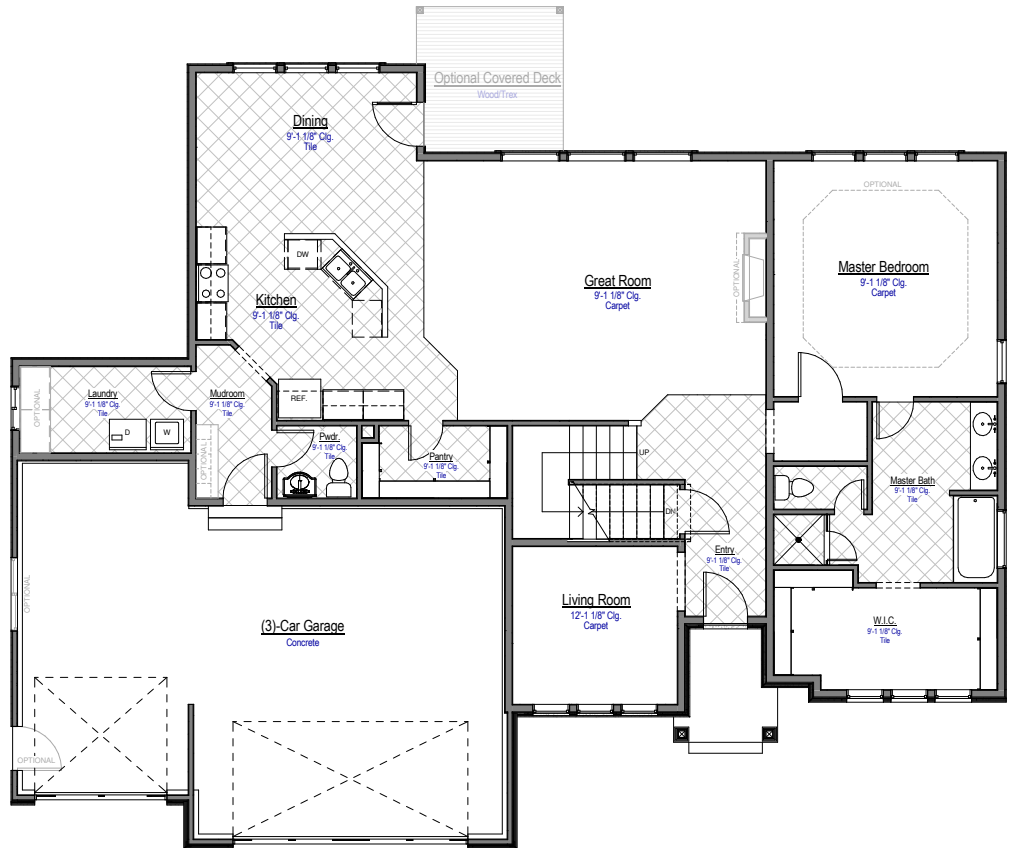

Elevation A

Main Level

Total Finished Square Footage 3369

Total Unfinished Square Footage 1931

Total Square Footage 5300

Finished Bedrooms 5

Finished Bathrooms 2 1/2

Includes 3-car garage

Includes living room / study on main level

Includes finished laundry room

Includes loft area upstairs

801.383.3252  
See more at [jthomashomes.com](http://jthomashomes.com)

All renderings are artists' conception. Continuing a policy of constant design and pricing improvement, we reserve the right of price, product or design change without obligation to notify.

# Upper Level