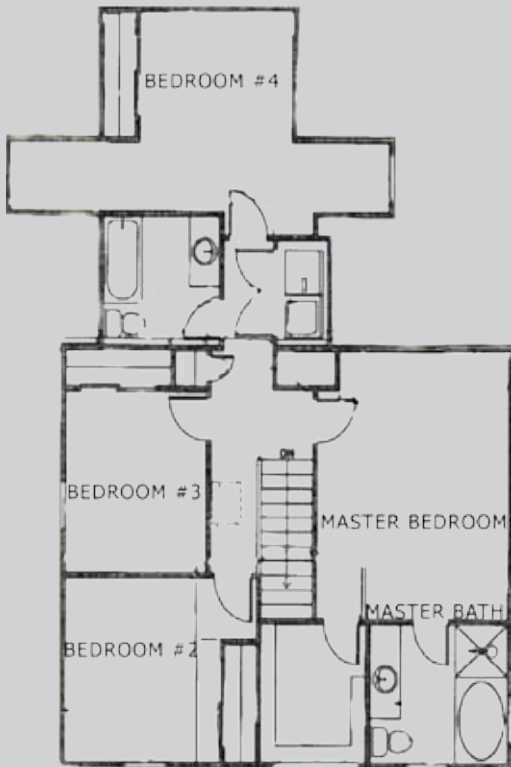

GREENSBORO

Finished square footage: 1,791
Total square footage: 2,602

UPPER FLOOR

BASEMENT FLOOR

MAIN FLOOR