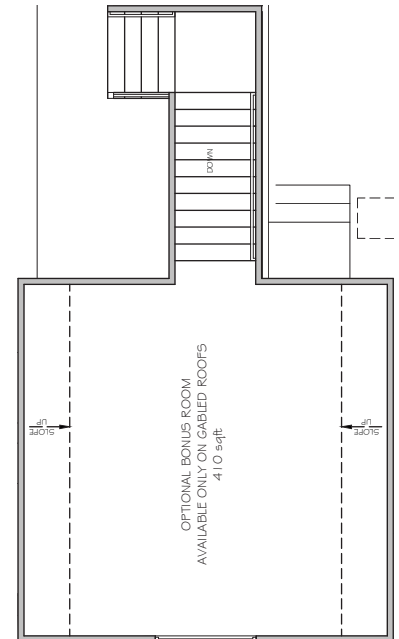

FLORENCE

SPECIFICATIONS

TOTAL SQFT:.....3,801
 Finished SQFT:1,890
 Unfinished Sqft:.....1,911
 Bed: 2/5 | Bath: 2/3
 Width: 50' | Depth: 55'

SEE THE 3D TOUR OF THE FLORENCE
www.NilsonHomes.com/FLORENCE

Nilson Homes has a wide variety of home designs, model homes and communities throughout Weber and Davis Counties. Please contact your New Home Sales Representative today to find out more about building your future home.

* Plans and square footage are approximate and subject to change. Prices change without notice. Rendering is intended for artistic purposes only. Other amenities available.