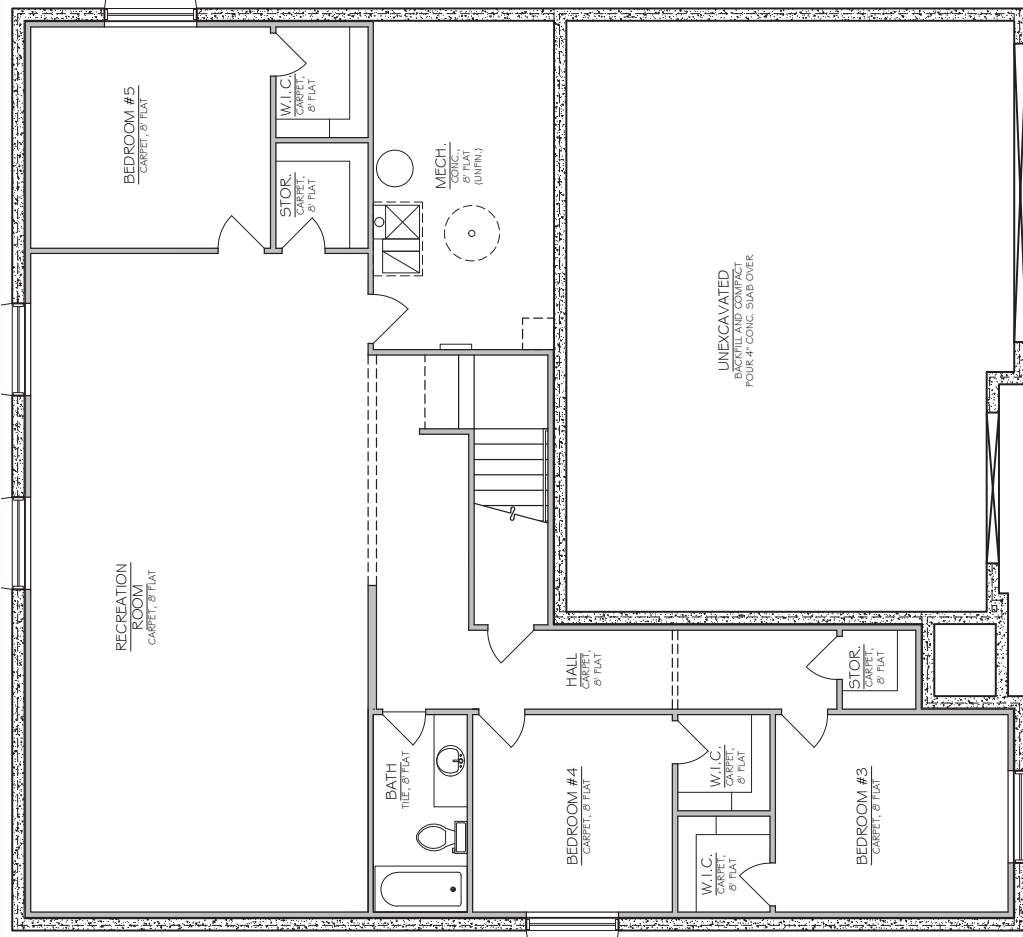

FLORENCE

SPECIFICATIONS

TOTAL SQFT:.....3,801
 Finished SQFT:1,890
 Unfinished Sqft:.....1,911
 Bed: 2/5 | Bath: 2/3
 Width: 50' | Depth: 55'

SEE THE 3D TOUR OF THE FLORENCE
www.NilsonHomes.com/FLORENCE

Nilson Homes has a wide variety of home designs, model homes and communities throughout Weber and Davis Counties. Please contact your New Home Sales Representative today to find out more about building your future home.

* Plans and square footage are approximate and subject to change. Prices change without notice. Rendering is intended for artistic purposes only. Other amenities available.