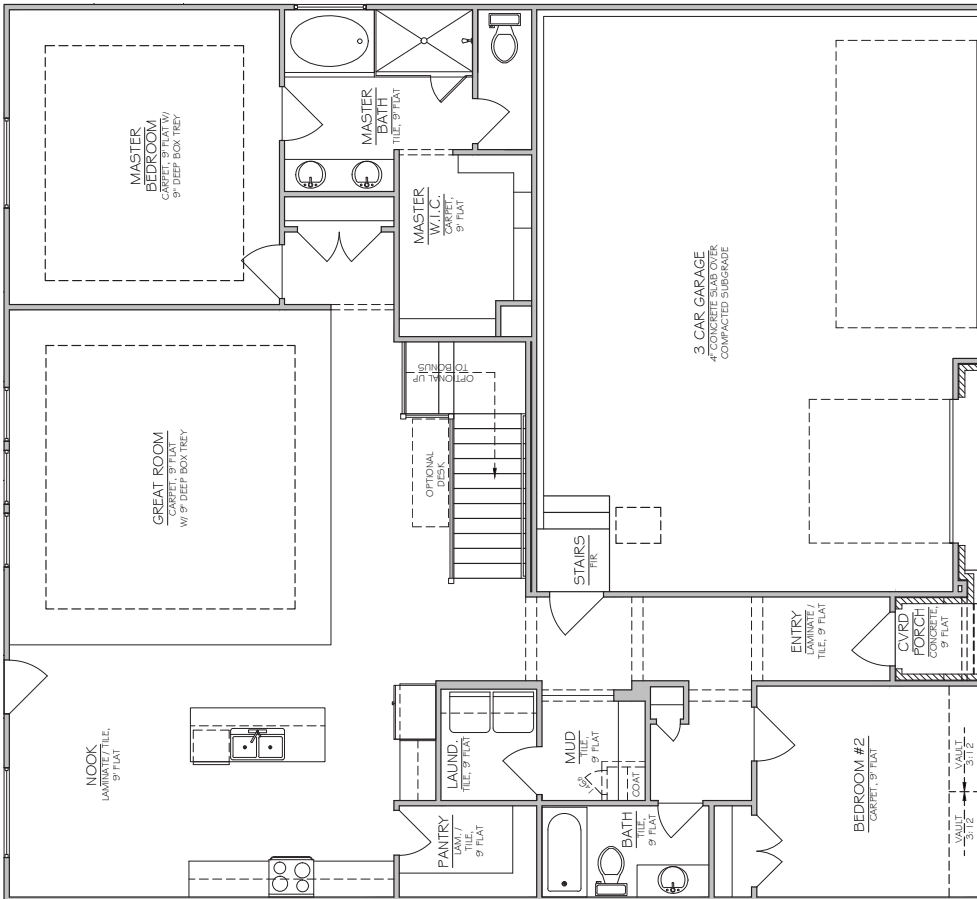

FLORENCE

SPECIFICATIONS

TOTAL SQFT:.....3,801
 Finished SQFT:1,890
 Unfinished Sqft:.....1,911
 Bed: 2/5 | Bath: 2/3
 Width: 50' | Depth: 55'

SEE THE 3D TOUR OF THE FLORENCE
www.NilsonHomes.com/FLORENCE

Nilson Homes has a wide variety of home designs, model homes and communities throughout Weber and Davis Counties. Please contact your New Home Sales Representative today to find out more about building your future home.

* Plans and square footage are approximate and subject to change. Prices change without notice. Rendering is intended for artistic purposes only. Other amenities available.