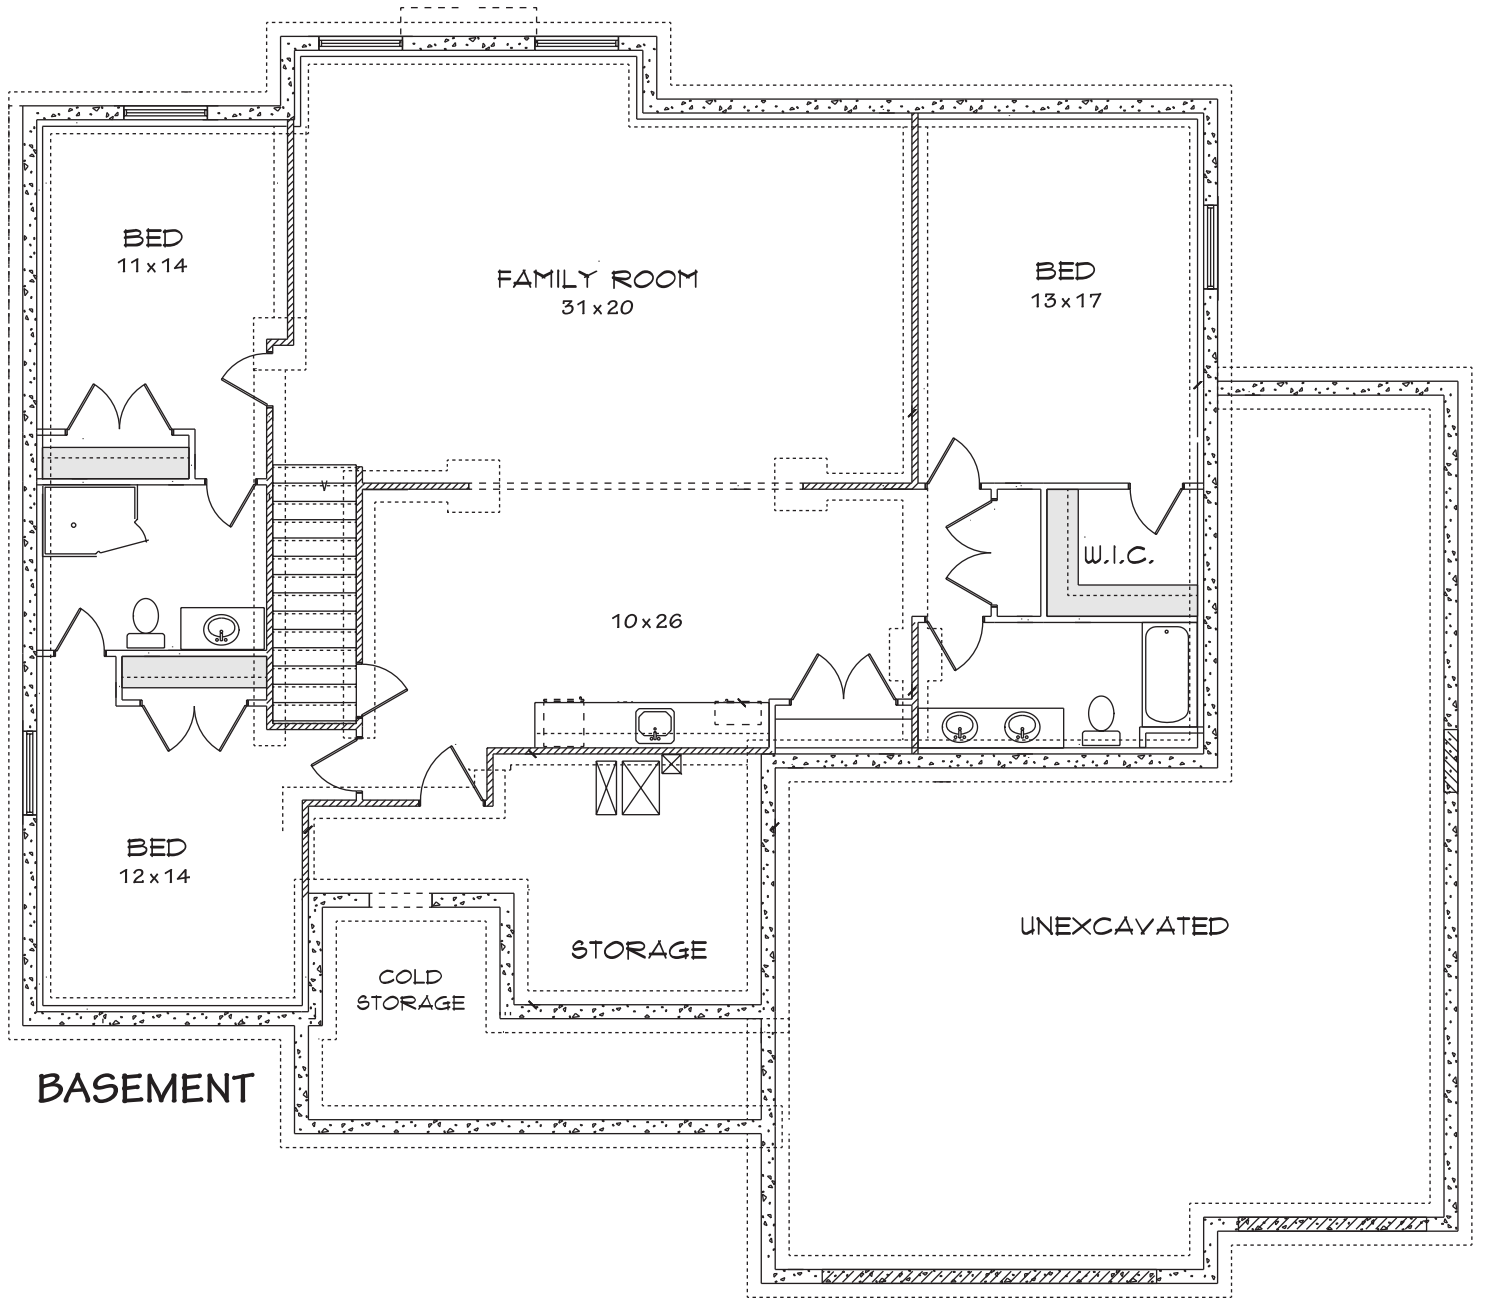

The Eden

Rambler

2 Bedrooms
2.5 Bathrooms
3-Car Garage
68' wide x 61' deep

Square Footage

Main	2,248
Basement	2,454
Total	4,702

• Floorplans are Flexible & Upgrades Come Standard •

HARDROCKHOMES

Building Made Simple.