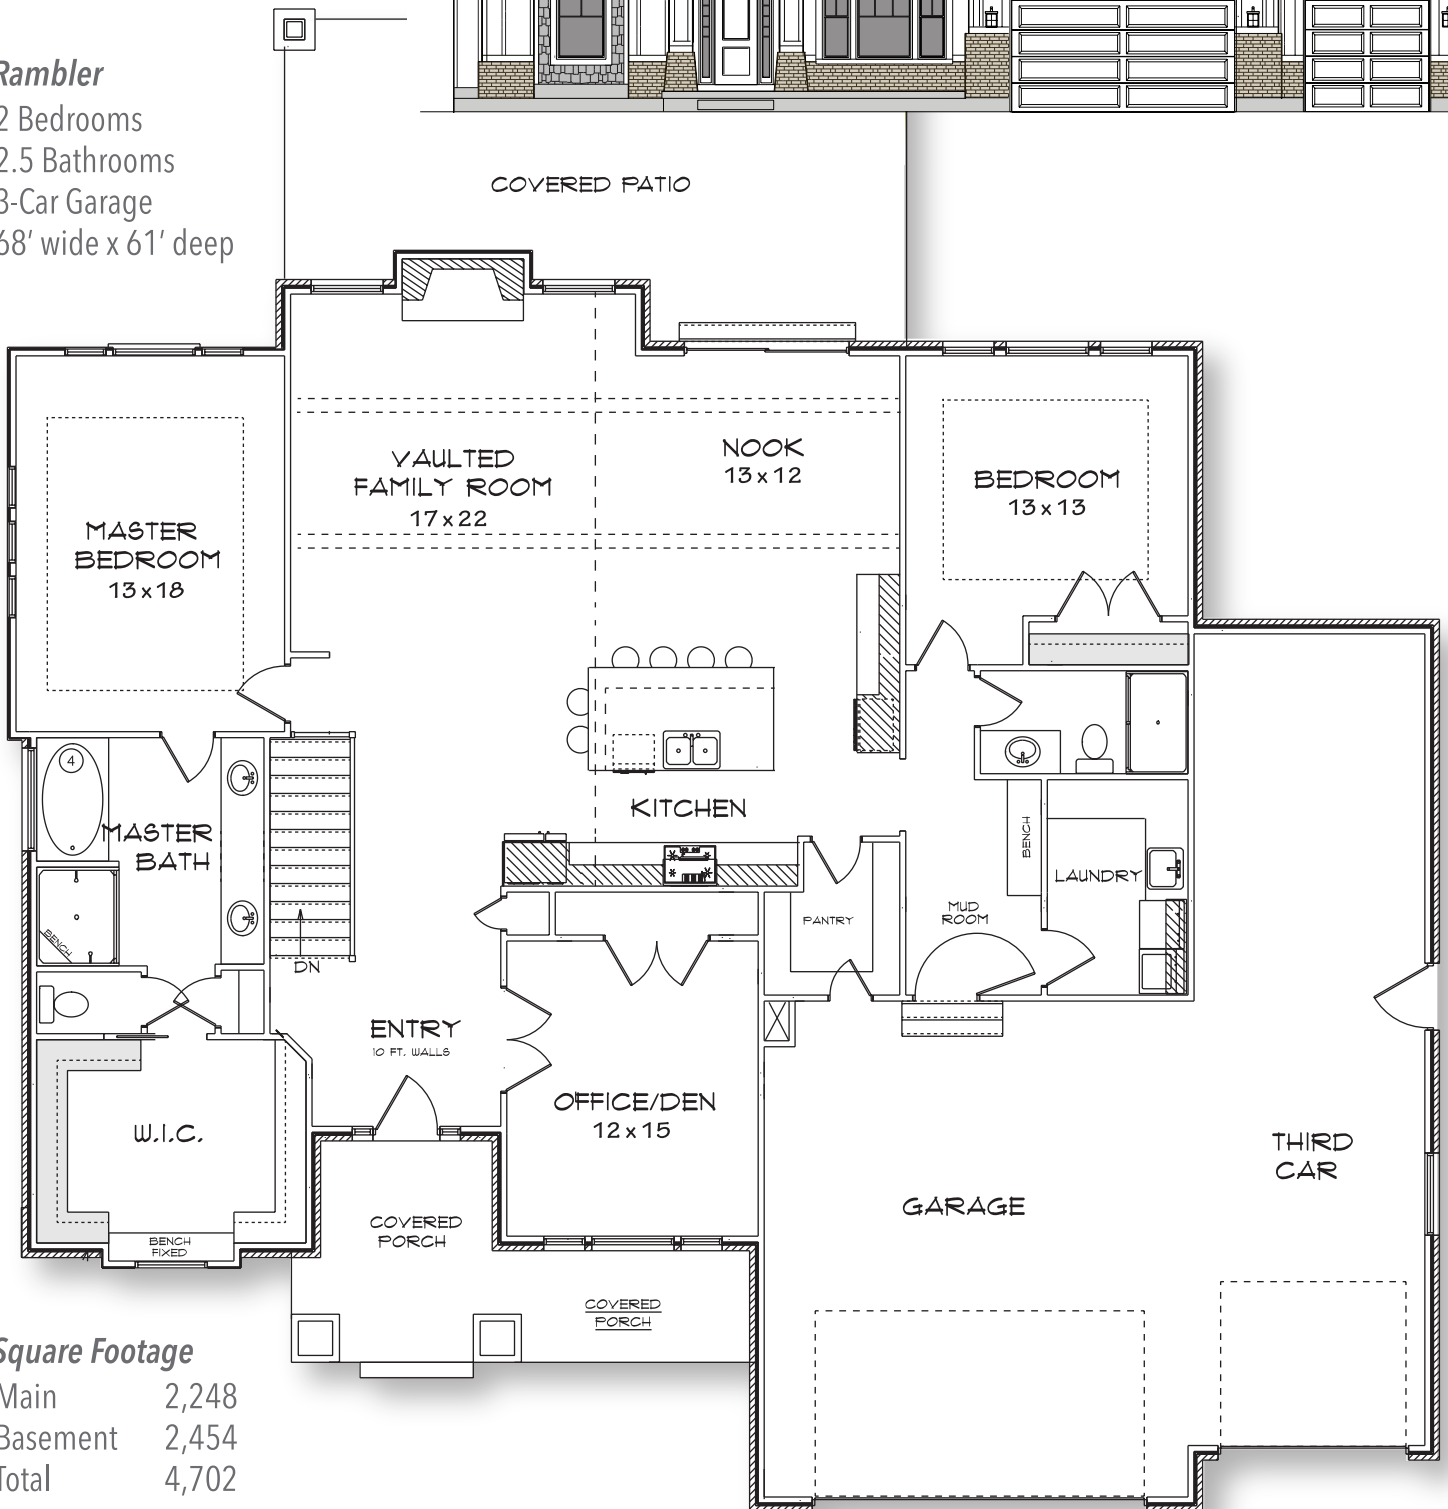

The Eden

Rambler

2 Bedrooms
2.5 Bathrooms
3-Car Garage
68' wide x 61' deep

Square Footage

Main	2,248
Basement	2,454
Total	4,702

• Floorplans are Flexible & Upgrades Come Standard •

HARDROCKHOMES

Building Made Simple.