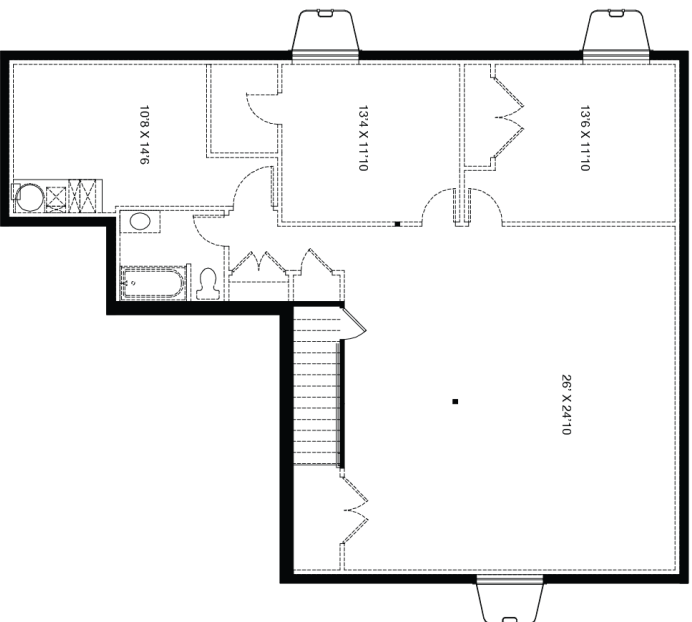

Englefield Heights Bellows

SF 3,180 | 3 Bedrooms | 2 Bathrooms | 2 Car Garage

*Floorplans and renderings are conceptual drawings and may vary from actual plans and homes as built. Options and features may not be available on all homes and are subject to change without notice. Dimensions are approximate. Actual homes may vary from photos and/or drawings which may show upgrades and may not represent the lowest-priced homes in the community.