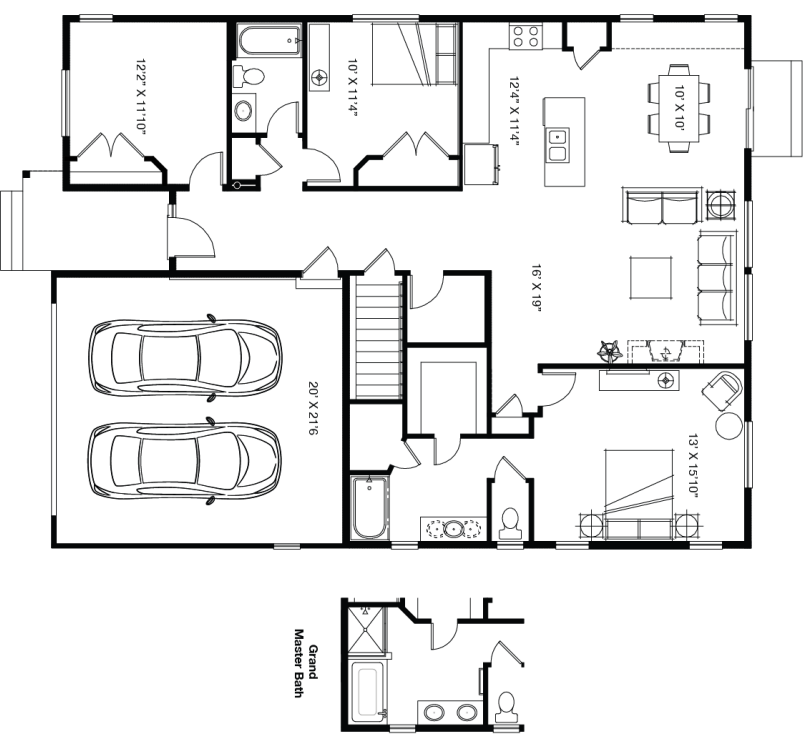

Englefield Heights Bellows

SF 3,180 | 3 Bedrooms | 2 Bathrooms | 2 Car Garage

*Floorplans and renderings are conceptual drawings and may vary from actual plans and homes as built. Options and features may not be available on all homes and are subject to change without notice. Dimensions are approximate. Actual homes may vary from photos and/or drawings which may show upgrades and may not represent the lowest-priced homes in the community.