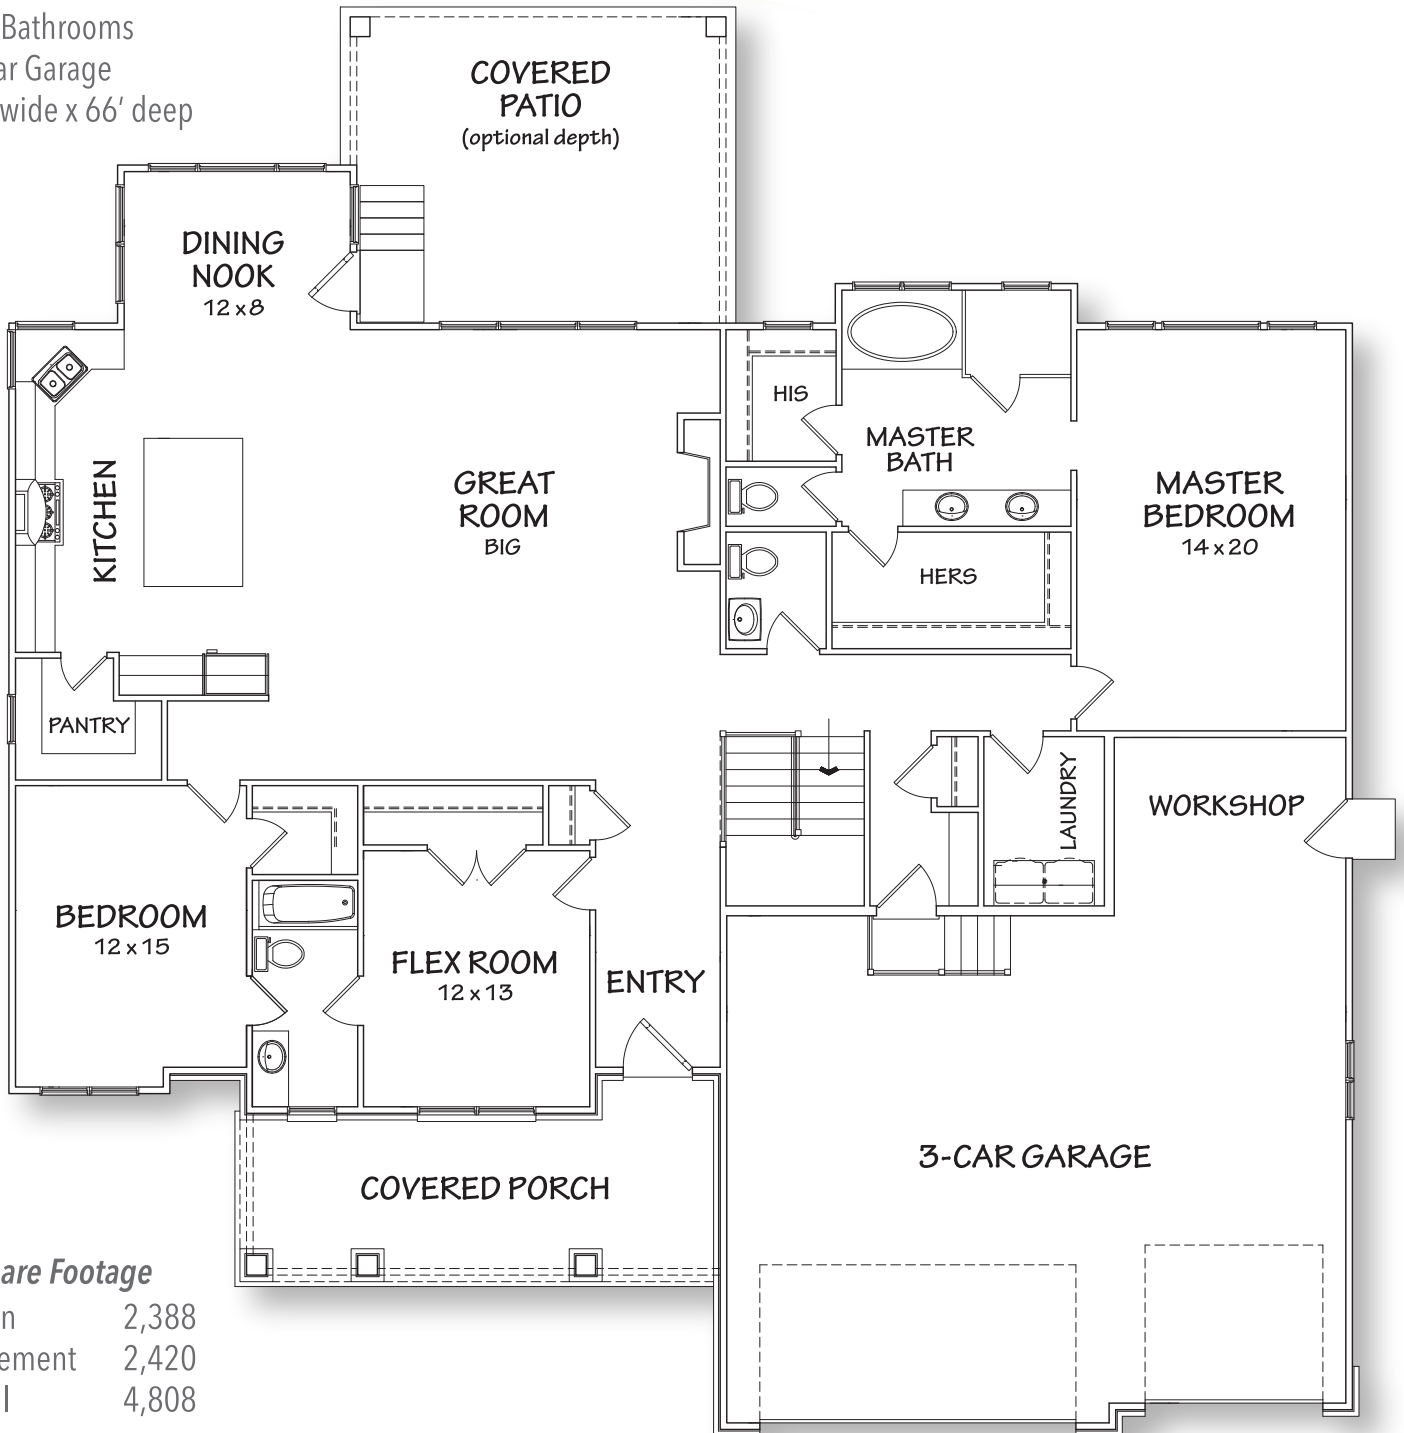

The Del Monte

Rambler

4 Bedrooms
2.5 Bathrooms
3-Car Garage
68' wide x 66' deep

Square Footage

Main	2,388
Basement	2,420
Total	4,808

• Floorplans are Flexible & Upgrades Come Standard •

BASEMENT

HARDROCKHOMES

Building Made Simple.

801.508.4025

hardrockhomes.com

Square footages, features, drawings, elevations, and sizes are approximate for marketing and illustration purposes only and will vary as homes are built.