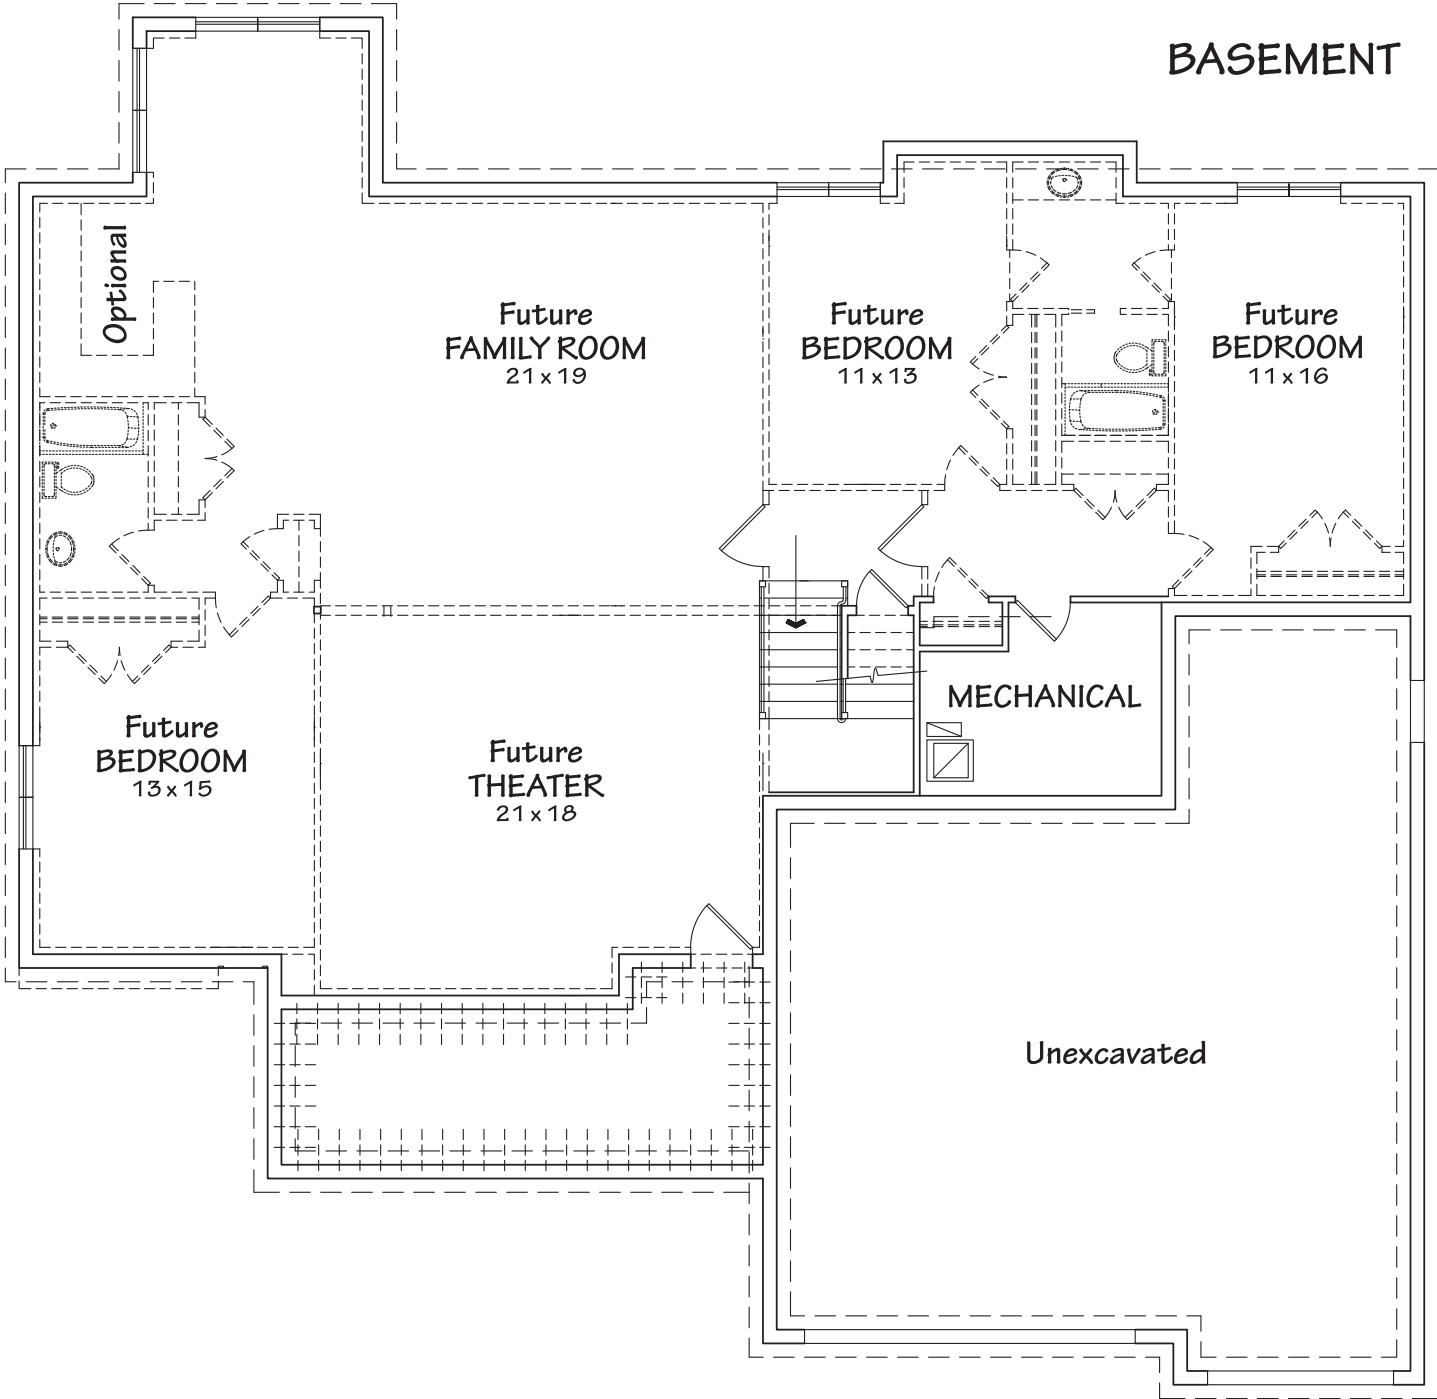

The Del Monte

Rambler

4 Bedrooms
2.5 Bathrooms
3-Car Garage
68' wide x 66' deep

Square Footage

Main	2,388
Basement	2,420
Total	4,808

• Floorplans are Flexible & Upgrades Come Standard •

BASEMENT

HARDROCKHOMES