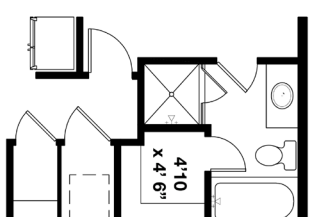

# Skyline Degas

SF 1,101 | 2 Bedrooms | 2 Bathrooms | 2 Car Garage

Grand Master Bath 2

Grand Master Bath 1

Optional Laundry Room

\*Floorplans and renderings are conceptual drawings and may vary from actual plans and homes as built. Options and features may not be available on all homes and are subject to change without notice. Dimensions are approximate. Actual homes may vary from photos and/or drawings which may show upgrades and may not represent the lowest-priced homes in the community.