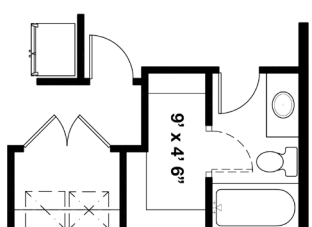

# Skyline Degas

SF 1,101 | 2 Bedrooms | 2 Bathrooms | 2 Car Garage

Grand Master Bath 2

Grand Master Bath 1

Optional Laundry Room

\*Floorplans and renderings are conceptual drawings and may vary from actual plans and homes as built. Options and features may not be available on all homes and are subject to change without notice. Dimensions are approximate. Actual homes may vary from photos and/or drawings which may show upgrades and may not represent the lowest-priced homes in the community.