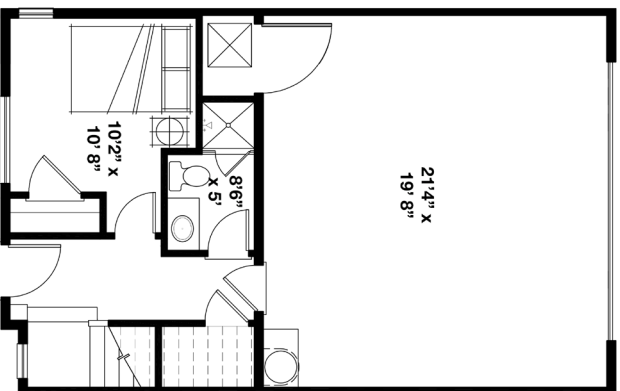

Skyline Degas

SF 1,101 | 2 Bedrooms | 2 Bathrooms | 2 Car Garage

Grand Master Bath 2