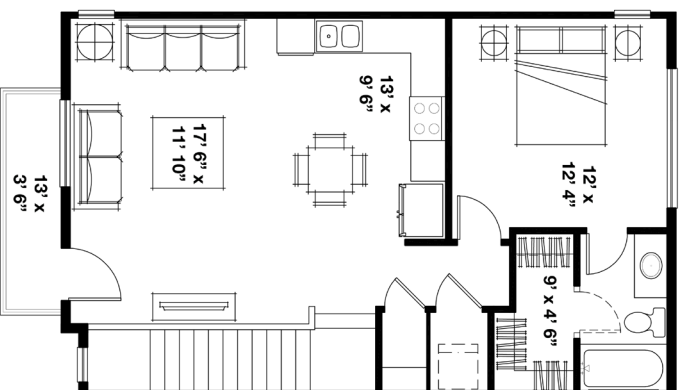

Skyline Degas

SF 1,101 | 2 Bedrooms | 2 Bathrooms | 2 Car Garage

Grand Master Bath 2