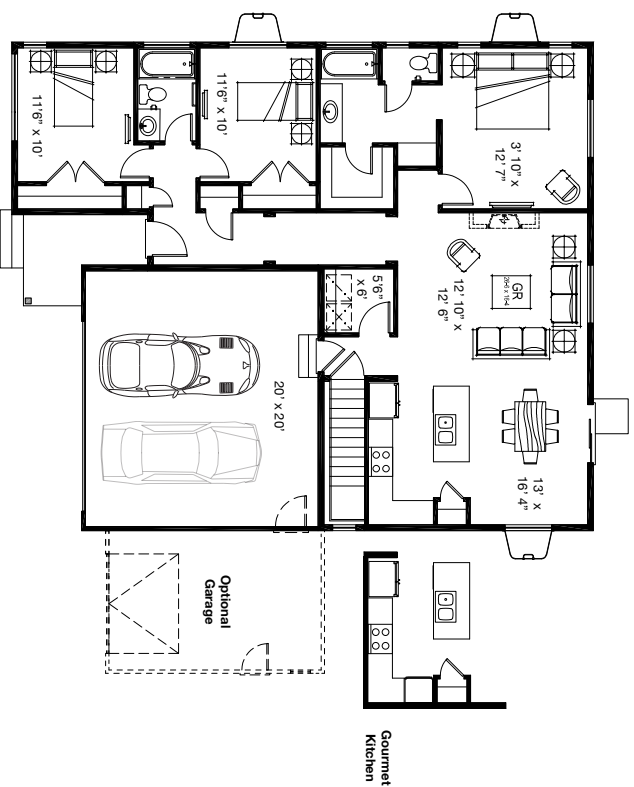

# Englefield Heights *Dali*

SF 2,918 | 3 Bedrooms | 2 Bathrooms | 2 Car Garage

*Elevation 1*

*Elevation 2*

*Elevation 3*

Curb appeal and an inviting covered entry draw you into this well-appointed rambler. Upon entering, secondary bedrooms and a full guest bath start this home off right. Pulling you in further with ample light and open space, find the welcoming great room with adjoining kitchen, well suited for entertaining. Off the great room you'll discover the private master suite with a spacious walk-in closet and secluded bathroom. A convenient, but out of the way, garage entry and laundry room complete this modern yet classic home.

## Dali

SF 2,918 | 3 Bedrooms | 2 Bathrooms | 2 Car Garage

\*Floorplans and renderings are conceptual drawings and may vary from actual plans and homes as built. Options and features may not be available on all homes and are subject to change without notice. Dimensions are approximate. Actual homes may vary from photos and/or drawings which may show upgrades and may not represent the lowest-priced homes in the community.