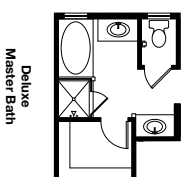

# Englefield Heights *Dali*

SF 2,918 | 3 Bedrooms | 2 Bathrooms | 2 Car Garage

*Elevation 1*

*Elevation 2*

*Elevation 3*

Curb appeal and an inviting covered entry draw you into this well-appointed rambler. Upon entering, secondary bedrooms and a full guest bath start this home off right. Pulling you in further with ample light and open space, find the welcoming great room with adjoining kitchen, well suited for entertaining. Off the great room you'll discover the private master suite with a spacious walk-in closet and secluded bathroom. A convenient, but out of the way, garage entry and laundry room complete this modern yet classic home.

## Dali

SF 2,918 | 3 Bedrooms | 2 Bathrooms | 2 Car Garage

\*Floorplans and renderings are conceptual drawings and may vary from actual plans and homes as built. Options and features may not be available on all homes and are subject to change without notice. Dimensions are approximate. Actual homes may vary from photos and/or drawings which may show upgrades and may not represent the lowest-priced homes in the community.