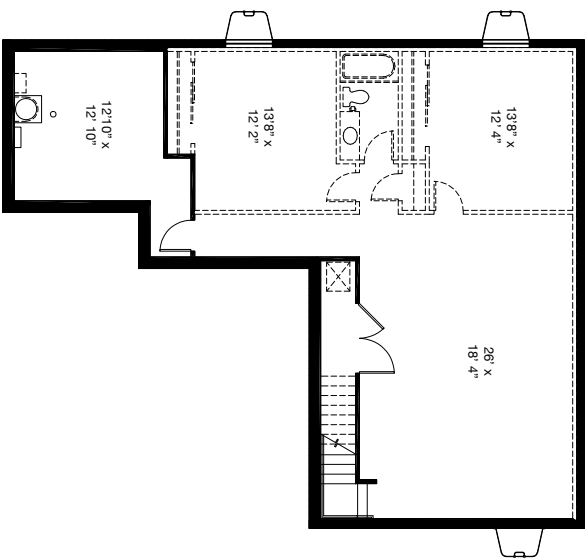

Englefield Heights

Dali

SF 2,918 | 3 Bedrooms | 2 Bathrooms | 2 Car Garage

*Floorplans and renderings are conceptual drawings and may vary from actual plans and homes as built. Options and features may not be available on all homes and are subject to change without notice. Dimensions are approximate. Actual homes may vary from photos and/or drawings which may show upgrades and may not represent the lowest-priced homes in the community.