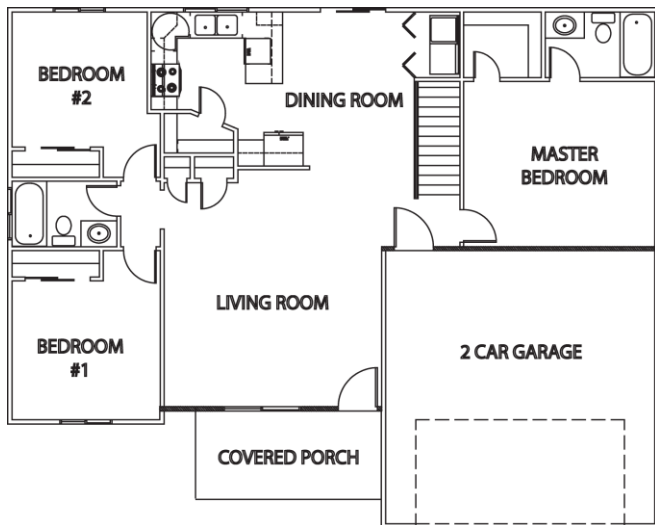

1315 Finished Sq Ft
1378 Unfinished Sq Ft

THE COLUMBIA

WWW.RELIANCEHOMES.COM

3 Bedrooms Finished
2 Full Finished Baths

Elevation D

Stucco With Front Pop Outs, 2 Sets Of Shutters, Stone Wainscot, Standard Garage Door, 2 Cement Board Gables, Cement Board on Bedroom, 3rd Car Garage

1315 Finished Sq Ft
1378 Unfinished Sq Ft

THE COLUMBIA

WWW.RELIANCEHOMES.COM

3 Bedrooms Finished
2 Full Finished Baths

Elevation A

Stucco With Front Pop Outs, 2 Sets Of Shutters, Stone Wainscot, Standard Garage Door