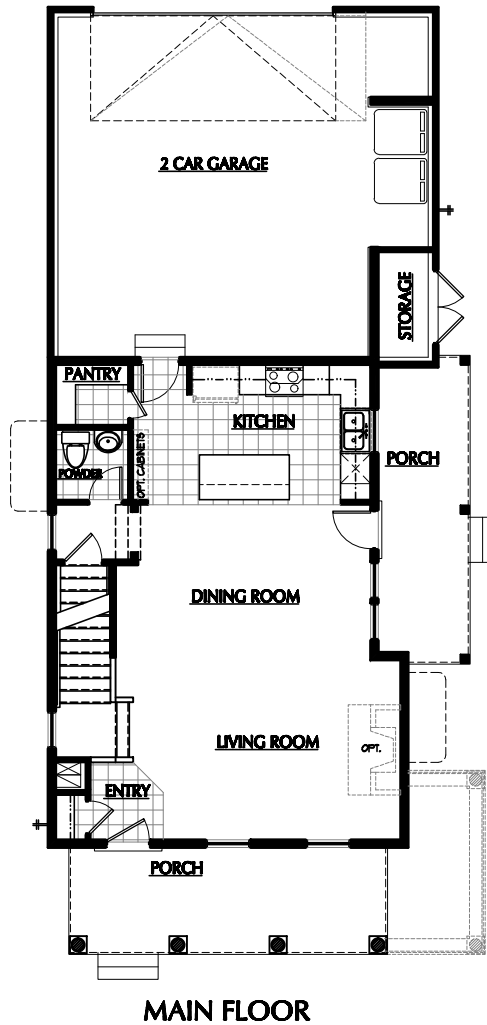

COLORADO C

BEDROOMS: 4
BATHROOMS: 2.5
FINISHED SQ FT: 1,822
TOTAL SQ FT: 2,509

ILLUSTRATIONS ARE THE ARTIST'S RENDERING ONLY AND ARE SUBJECT TO CHANGE WITHOUT NOTICE MEASUREMENTS SHOWN ARE APPROXIMATE.

ACTIVE DATE: