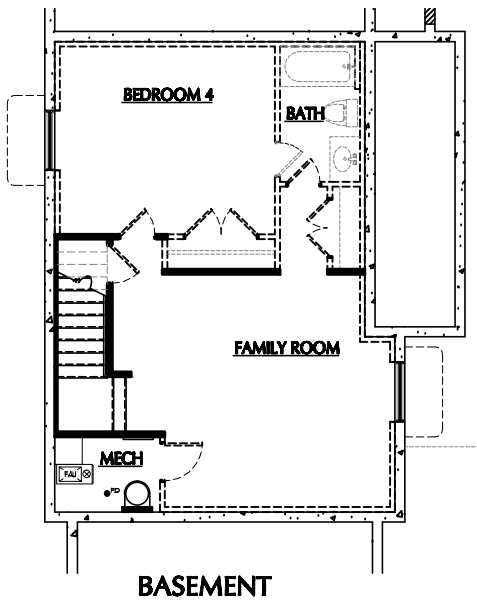

COLORADO C

BEDROOMS: 4
BATHROOMS: 2.5
FINISHED SQ FT: 1,822
TOTAL SQ FT: 2,509

ILLUSTRATIONS ARE THE ARTIST'S RENDERING ONLY AND ARE SUBJECT TO CHANGE WITHOUT NOTICE MEASUREMENTS SHOWN ARE APPROXIMATE.

ACTIVE DATE: