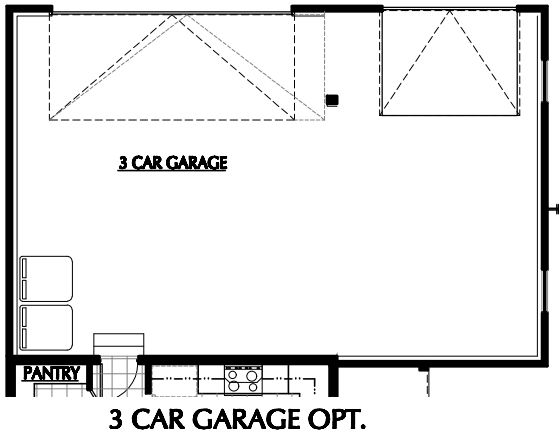

COLORADO C

BEDROOMS: 4
BATHROOMS: 2.5
FINISHED SQ FT: 1,822
TOTAL SQ FT: 2,509

ILLUSTRATIONS ARE THE ARTIST'S RENDERING ONLY AND ARE SUBJECT TO CHANGE WITHOUT NOTICE MEASUREMENTS SHOWN ARE APPROXIMATE.

ACTIVE DATE: