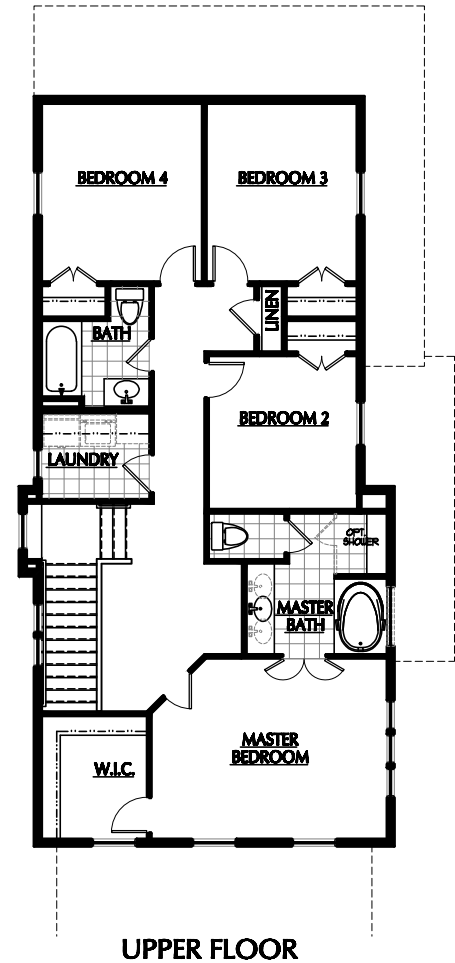

COLORADO C

BEDROOMS: 4
BATHROOMS: 2.5
FINISHED SQ FT: 1,822
TOTAL SQ FT: 2,509

ILLUSTRATIONS ARE THE ARTIST'S RENDERING ONLY AND ARE SUBJECT TO CHANGE WITHOUT NOTICE MEASUREMENTS SHOWN ARE APPROXIMATE.

ACTIVE DATE: