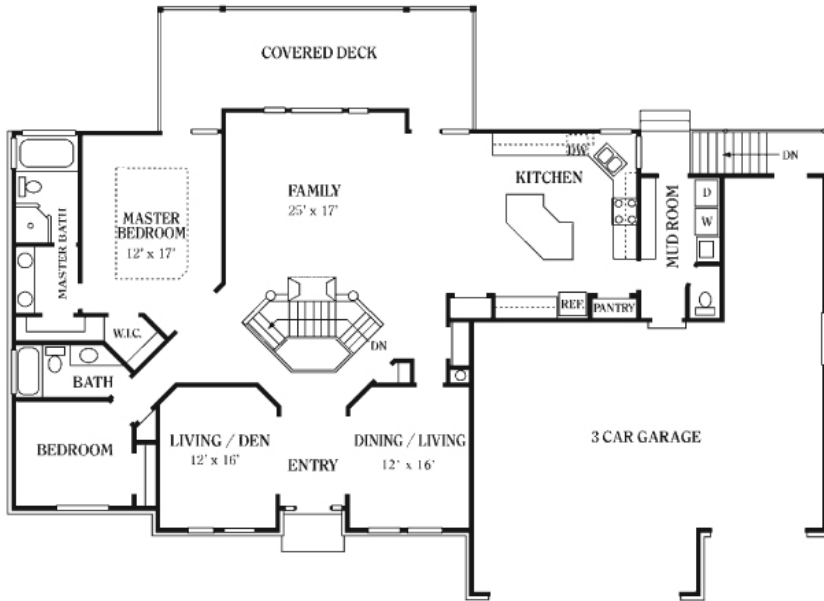

# CHASE MANOR

- Main Level - 2042 sq. ft.
- Bedrooms - 3-6
- Basement - 2042 sq. ft.
- Bathrooms - 2.5-3.5
- Total - 4084 sq. ft.
- Garage - 2-4

■ Main Floor

■ Basement

More Value • More Quality • More Service