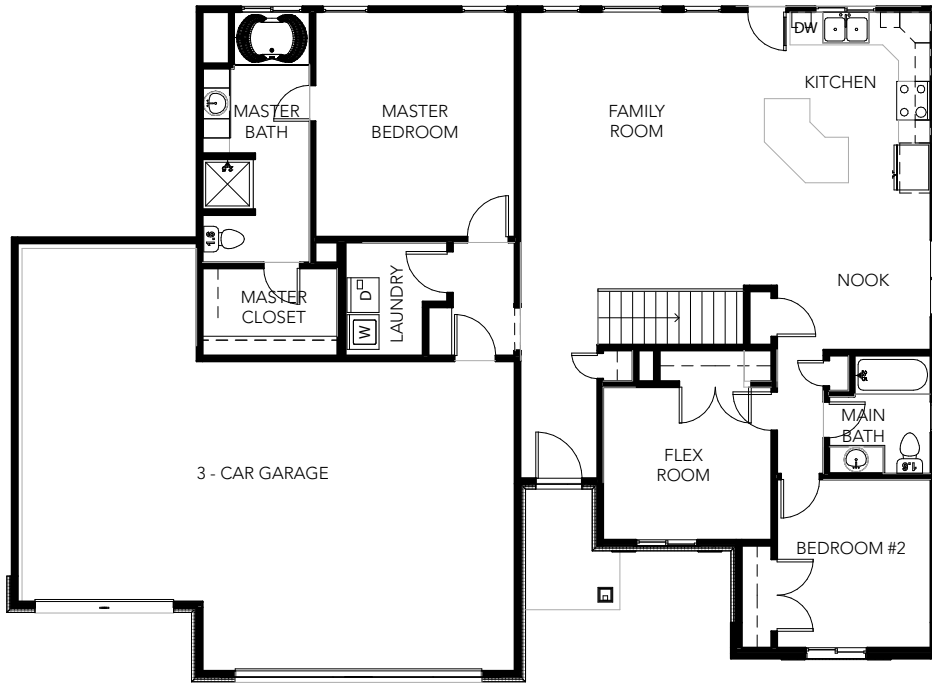

CADENCE

Craftsman Elevation

European Elevation

Legacy Elevation

Main

Main	1,503 ft ²
Basement	1,559 ft ²
Total	3,062 ft²

Notes:

Basement

*Home square footages are approximates and are subject to change.

CADENCE