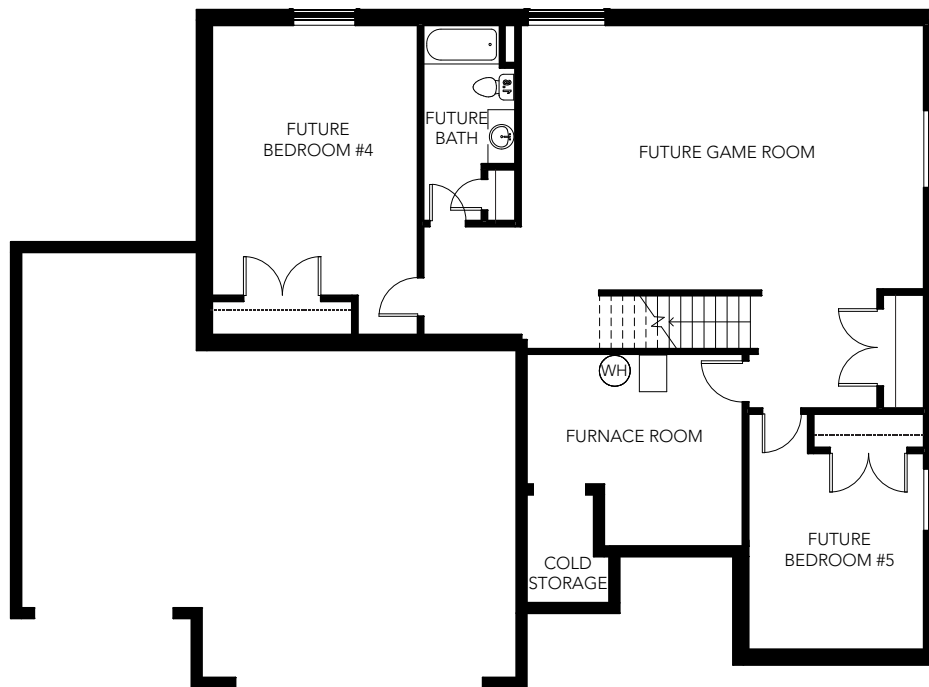

CADENCE

Craftsman Elevation

European Elevation

Legacy Elevation

Main

Main	1,503 ft ²
Basement	1,559 ft ²
Total	3,062 ft²

Notes:

Basement

*Home square footages are approximates and are subject to change.

CADENCE