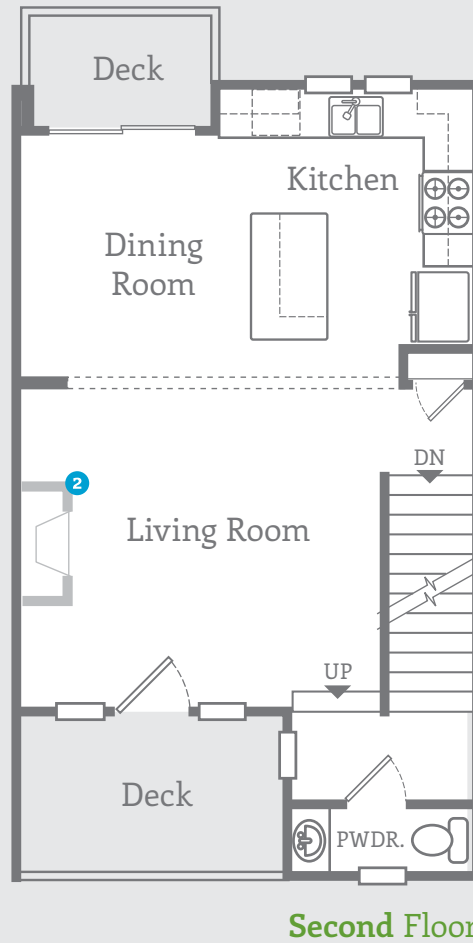

the CANCUN

Plan 02

SKY
TERRACE
COLLECTION

1417 SQ. FEET
2-BEDROOM | 2.5 BATH
2-CAR GARAGE
ROOF TERRACE

- 1 Optional Storage Room
- 2 Optional Fireplace
- 3 Standard Single Door
Optional Split Doors
Swinging Into Bedroom

This is only a conceptual, artistic rendering of the floor plan. Actual dimensions, square footage, and locations of windows, decks, patios and other features will vary from building to building. Refer to the architectural construction drawings for more detail.