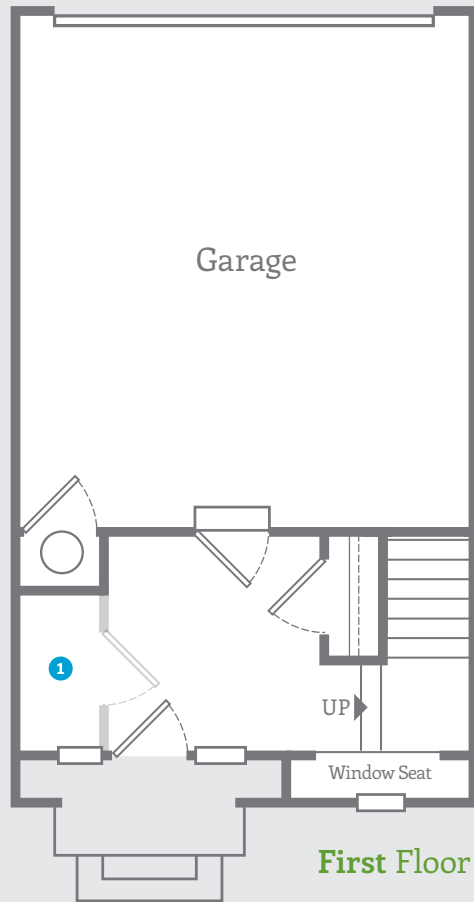

the CANCUN

Plan 02

SKY
TERRACE
COLLECTION

1417 SQ. FEET
2-BEDROOM | 2.5 BATH
2-CAR GARAGE
ROOF TERRACE

- 1 Optional Storage Room
- 2 Optional Fireplace
- 3 Standard Single Door
Optional Split Doors
Swinging Into Bedroom

This is only a conceptual, artistic rendering of the floor plan. Actual dimensions, square footage, and locations of windows, decks, patios and other features will vary from building to building. Refer to the architectural construction drawings for more detail.