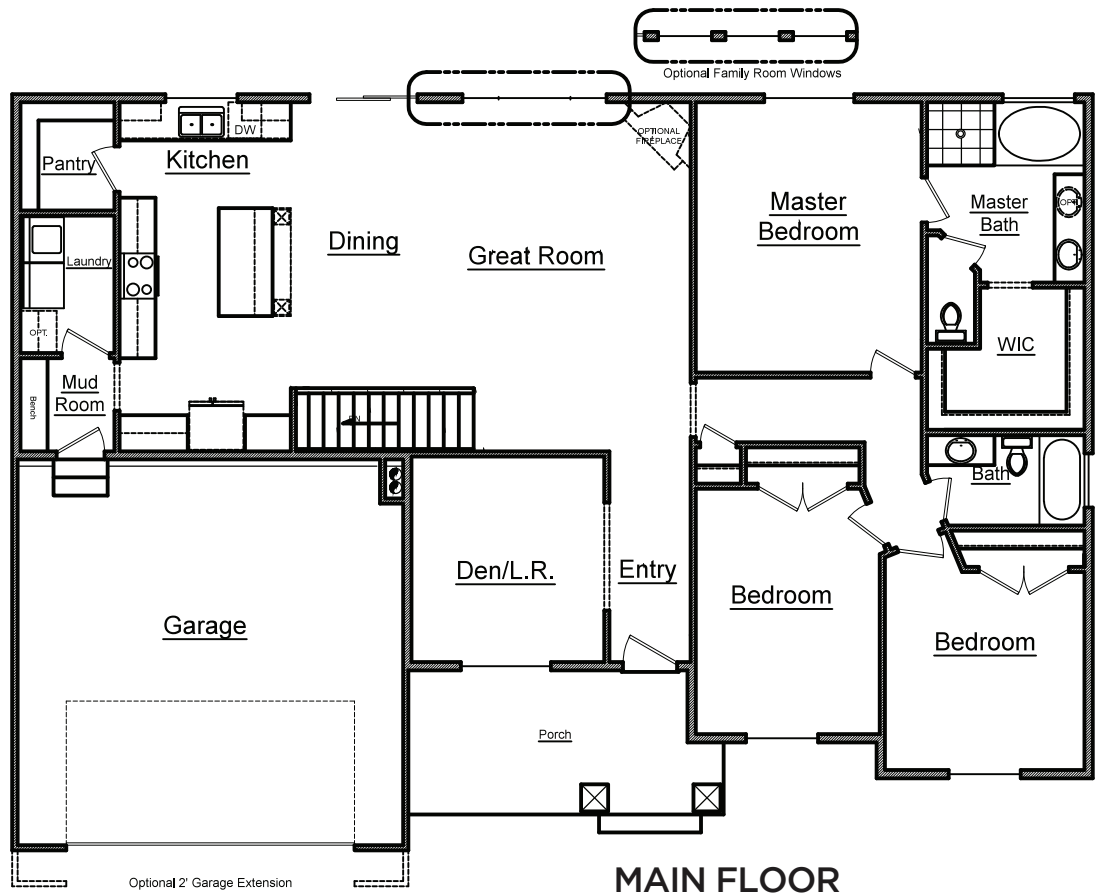

The Brook

TRADITIONAL

DESERT

CRAFTSMAN

specs

3708 TOTAL SQ FT

-  **1779 Finished**
-  **1779 Main**
-  **Basement**
Unfinished
-  **3 Bedrooms**
-  **2 Bath**
-  **2 Car Garage**
3rd car option available

©Copyright 2015 | No reproduction or other use of these plans may be made without the express written consent of the copyright holder. Visit us online at pattersonhomes.com