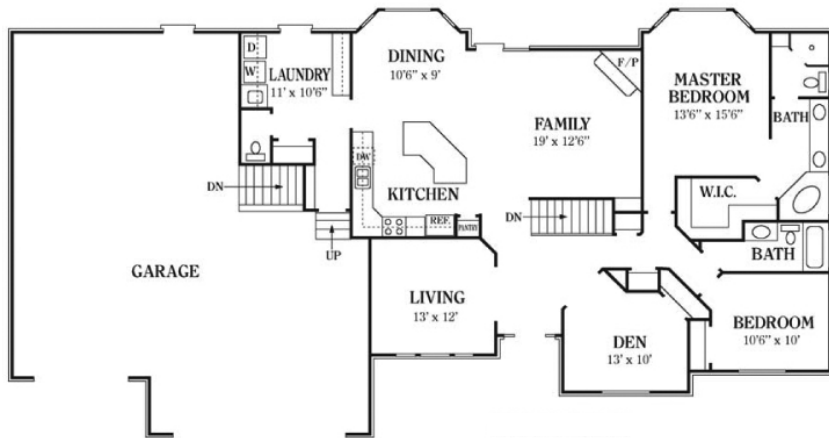

www.bangerterhomes.com

BRIDGEPORT

- Main Level - 1930 sq. ft.
- Bedrooms - 3-6
- Basement - 1870 sq. ft.
- Bathrooms - 2.5-3.5
- Total - 3800 sq. ft.
- Garage - 2-5

■ Main Floor

■ Basement

More Value • More Quality • More Service