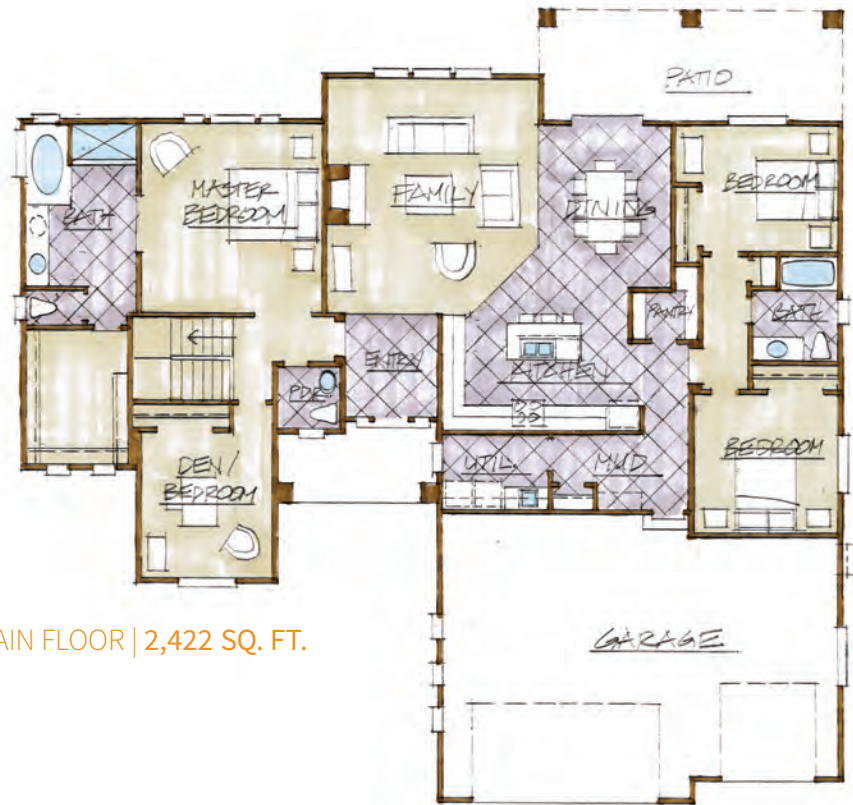

Bentley II

FARMHOUSE

CRAFTSMAN

PRAIRIE

Square Footage:

2,422
FINISHED

4,849
TOTAL

Bedrooms: 3
Bathrooms: 2.5

Plan Features

- Spacious great room
- Large bedrooms
- Convenient mud room and laundry room
- Large master closet
- One of our best sellers!

MAIN FLOOR | 2,422 SQ. FT.

BASEMENT FLOOR | 2,427 SQ. FT.