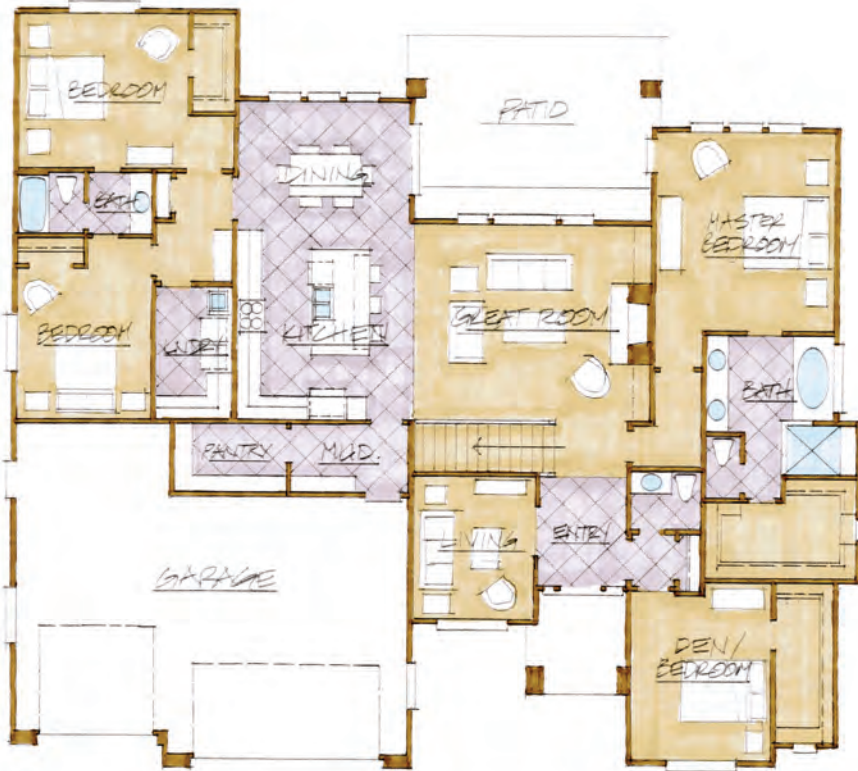

Bayhill

FARMHOUSE

CRAFTSMAN

PRAIRIE

Square Footage:

2,747
FINISHED

5,494
TOTAL

Bedrooms: 4
Bathrooms: 2.5

Plan Features

- Large Covered Patio
- Well Equipped Master Suite
- Optional Guest Room With Bathroom And Wet Bar
- Gourmet Kitchen With Large Pantry

MAIN FLOOR | 2,747 SQ. FT.

BASEMENT FLOOR | 2,747 SQ. FT.