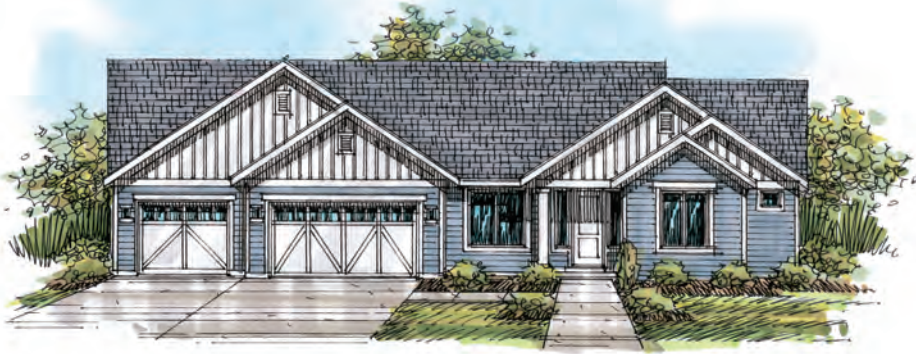

Bayhill

FARMHOUSE

CRAFTSMAN

PRAIRIE

Square Footage:

2,747
FINISHED

5,494
TOTAL

Bedrooms: 4
Bathrooms: 2.5

Plan Features

- Large Covered Patio
- Well Equipped Master Suite
- Optional Guest Room With Bathroom And Wet Bar
- Gourmet Kitchen With Large Pantry

MAIN FLOOR | 2,747 SQ. FT.

BASEMENT FLOOR | 2,747 SQ. FT.