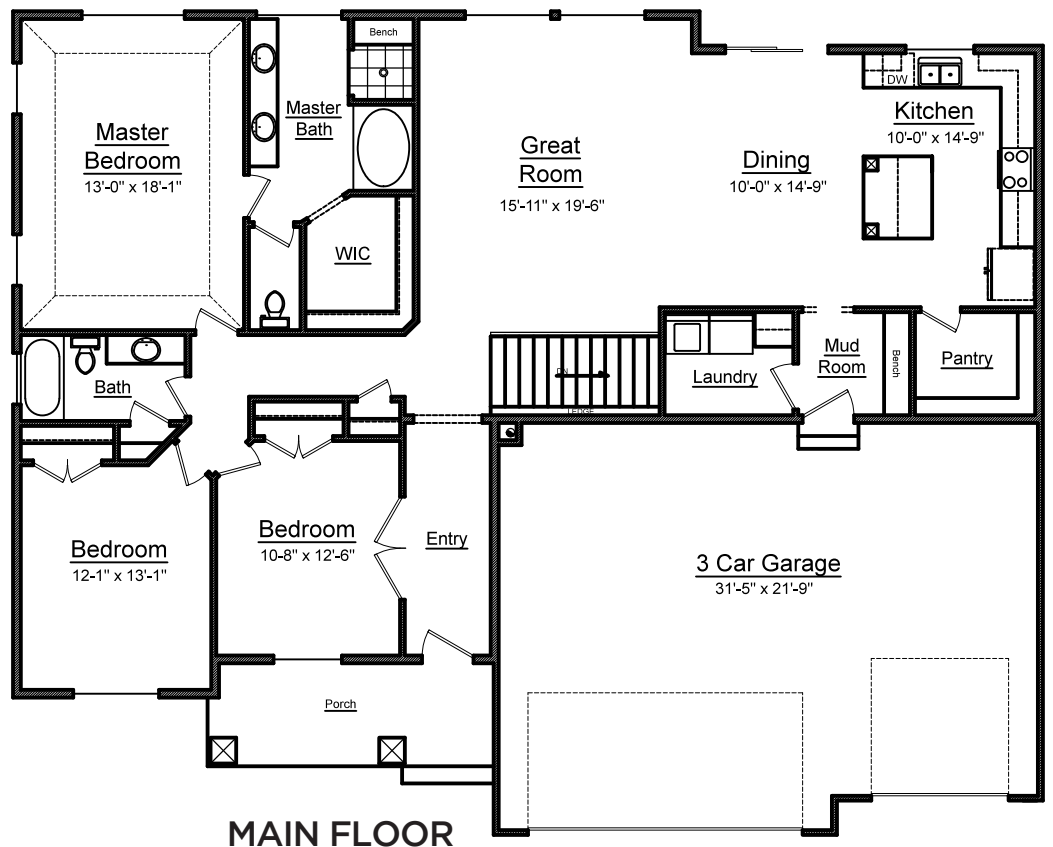

The Autumn

TRADITIONAL

DESERT

CRAFTSMAN

specs

3740 TOTAL SQ FT

 **1820 Finished**

 **1820 Main**

 **Basement**
Unfinished

 **3 Bedrooms**

 **2 Bath**
Optional Half Bath

 **3 Car Garage**

MAIN FLOOR