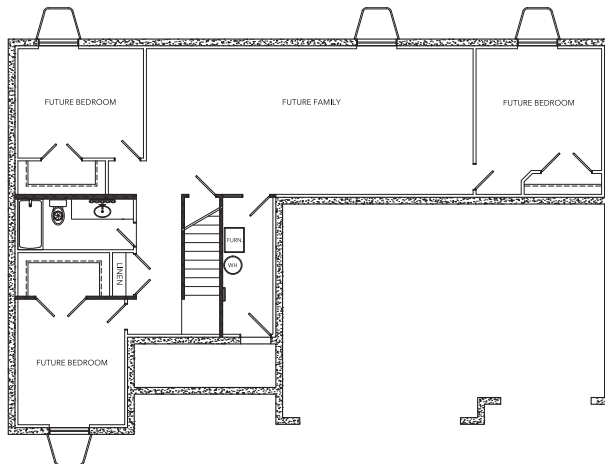

BASEMENT

CASTLE CREEK
HOMES

EXPERIENCE OUR DIFFERENCE™

CASTLECREEKHOMES.COM