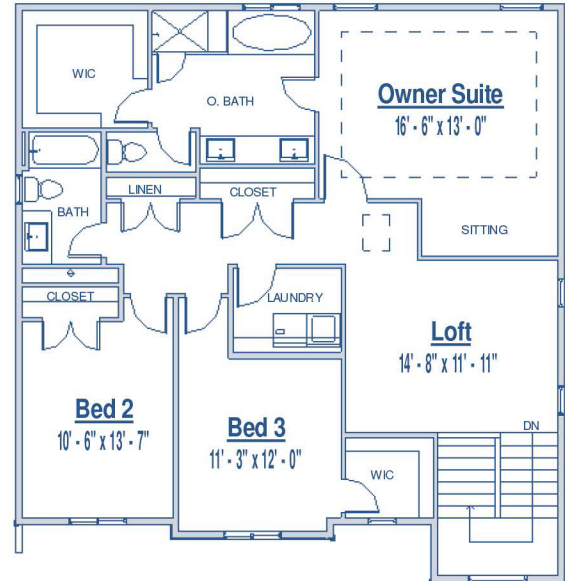

SCOTTY

ELEVATION A
COLOR OPTION 1

ELEVATION B
COLOR OPTION 2

ELEVATION C
COLOR OPTION 3

*Option porch shown.

Scotty

Lower Level Sq. Ft. 933
 Main Level Sq. Ft. 1,027
 Upper Level Sq. Ft. 1,334
 Total Sq. Ft. 3,294

MAIN LEVEL

UPPER LEVEL

LOWER LEVEL