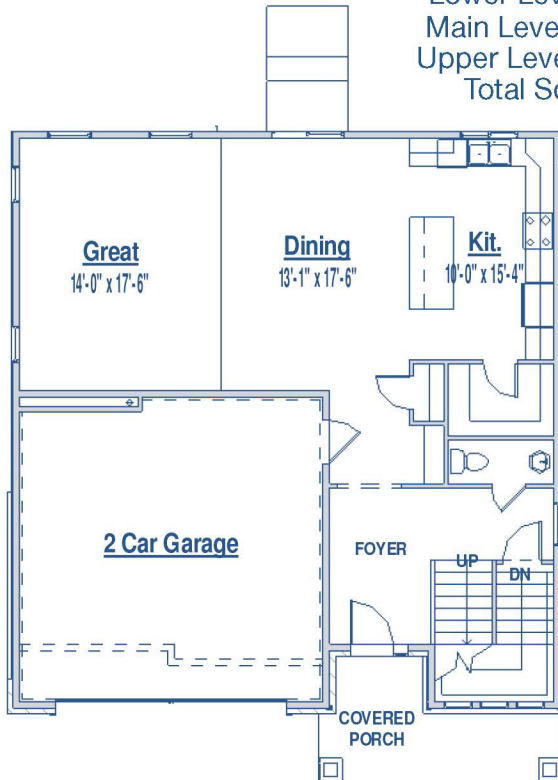

SCOTTY

ELEVATION A
COLOR OPTION 1

ELEVATION B
COLOR OPTION 2

ELEVATION C
COLOR OPTION 3

*Option porch shown.

Scotty

Lower Level Sq. Ft. 933
 Main Level Sq. Ft. 1,027
 Upper Level Sq. Ft. 1,334
 Total Sq. Ft. 3,294

MAIN LEVEL

UPPER LEVEL

LOWER LEVEL