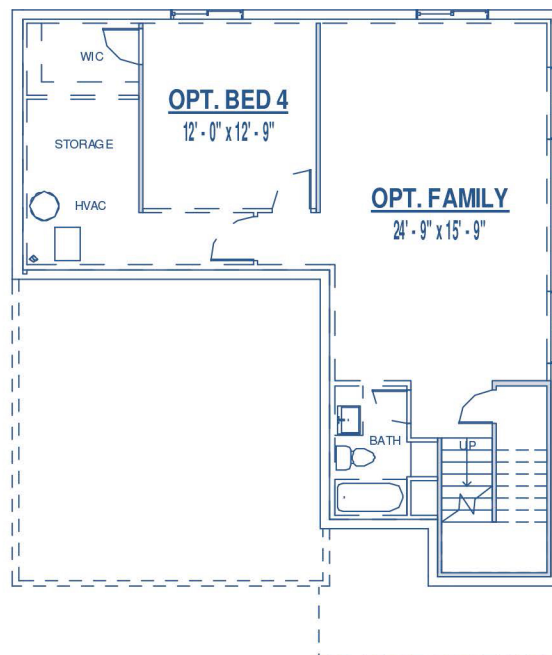

SCOTTY

ELEVATION A
COLOR OPTION 1

ELEVATION B
COLOR OPTION 2

ELEVATION C
COLOR OPTION 3

*Option porch shown.

Scotty

Lower Level Sq. Ft. 933
 Main Level Sq. Ft. 1,027
 Upper Level Sq. Ft. 1,334
 Total Sq. Ft. 3,294

MAIN LEVEL

UPPER LEVEL

LOWER LEVEL