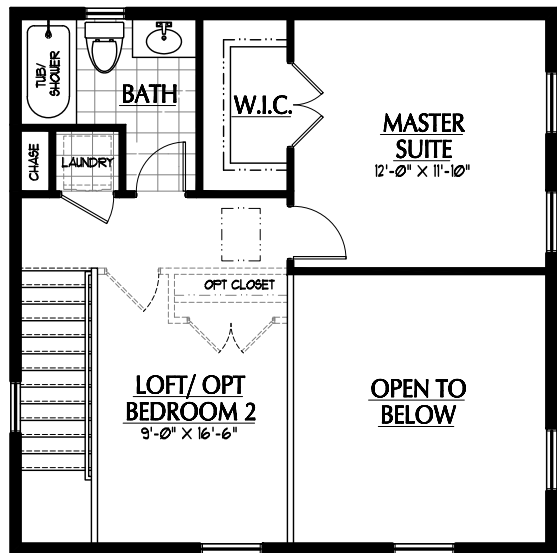

# MEWS E

BEDROOMS: 1 (opt. 2)  
BATHROOMS: 1.5  
FINISHED SQ FT: 1203  
TOTAL SQ FT: 1203

ALTERNATE ELEVATION!  
CHECK WITH AGENT ON LOCATIONS

ILLUSTRATIONS ARE THE ARTIST'S RENDERING ONLY AND ARE SUBJECT TO CHANGE WITHOUT NOTICE MEASUREMENTS SHOWN ARE APPROXIMATE.

FIRST FLOOR

SECOND FLOOR

GROUND LEVEL