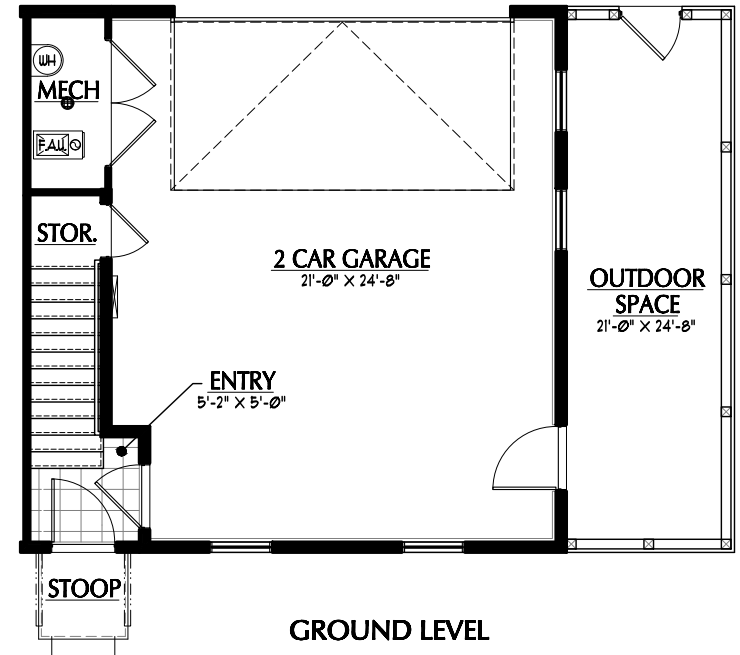

# MEWS E

BEDROOMS: 1 (opt. 2)  
BATHROOMS: 1.5  
FINISHED SQ FT: 1203  
TOTAL SQ FT: 1203

ALTERNATE ELEVATION!  
CHECK WITH AGENT ON LOCATIONS

ILLUSTRATIONS ARE THE ARTIST'S RENDERING ONLY AND ARE SUBJECT TO CHANGE WITHOUT NOTICE MEASUREMENTS SHOWN ARE APPROXIMATE.

FIRST FLOOR

SECOND FLOOR

GROUND LEVEL