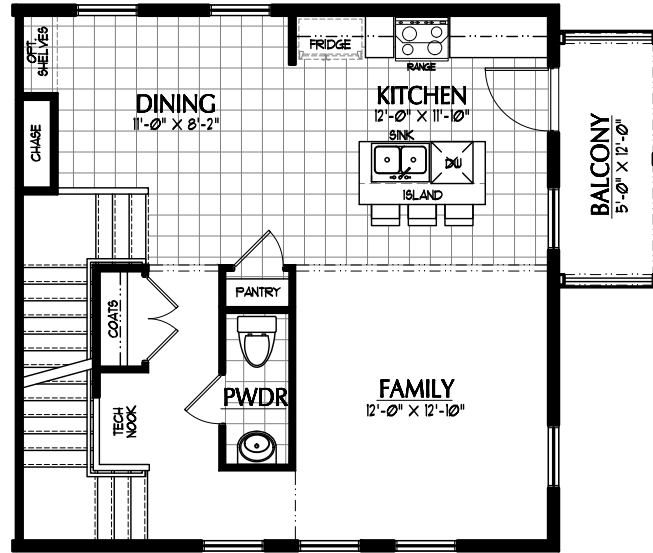

# MEWS E

BEDROOMS: 1 (opt. 2)  
BATHROOMS: 1.5  
FINISHED SQ FT: 1203  
TOTAL SQ FT: 1203

ALTERNATE ELEVATION!  
CHECK WITH AGENT ON LOCATIONS

ILLUSTRATIONS ARE THE ARTIST'S RENDERING ONLY AND ARE SUBJECT TO CHANGE WITHOUT NOTICE MEASUREMENTS SHOWN ARE APPROXIMATE.

FIRST FLOOR

SECOND FLOOR

GROUND LEVEL