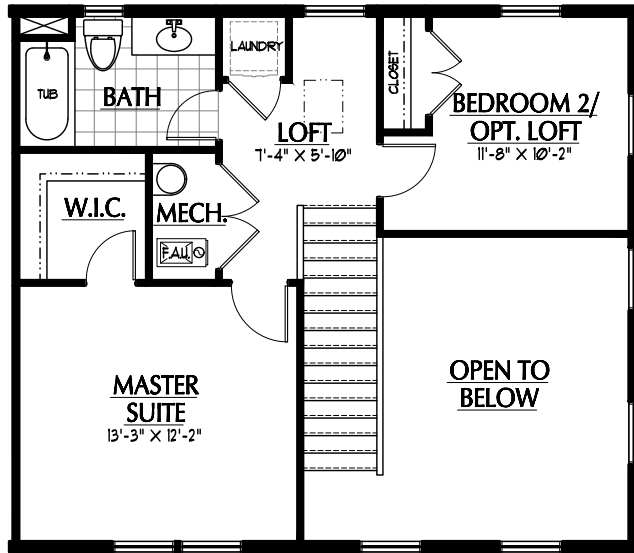

MEWS D

BEDROOMS: 2
BATHROOMS: 1.5
FINISHED SQ FT: 976
TOTAL SQ FT: 976

ILLUSTRATIONS ARE THE ARTISTS RENDERING ONLY AND ARE SUBJECT TO CHANGE WITHOUT NOTICE MEASUREMENTS SHOWN ARE APPROXIMATE.

SECOND FLOOR

MASTER SUITE BALCONY OPT.

FIRST FLOOR