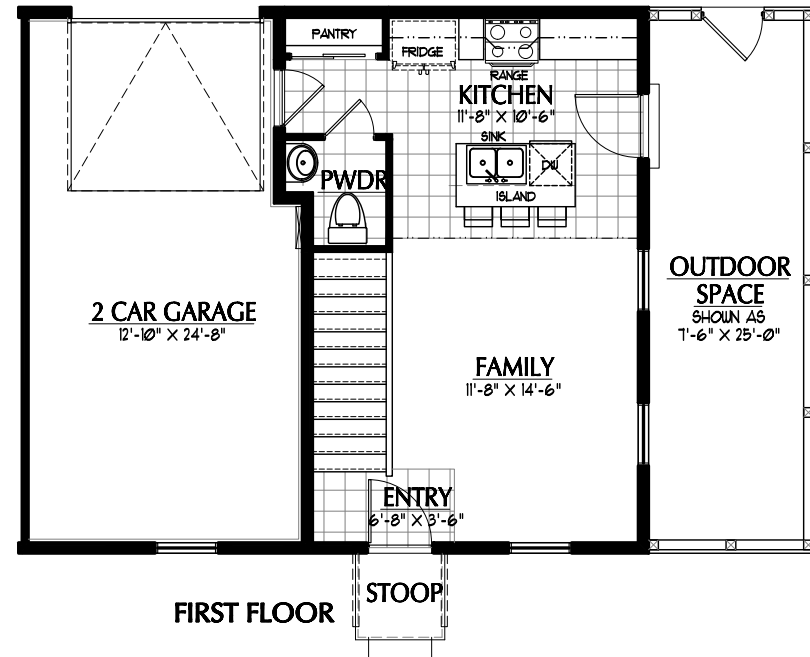

MEWS D

BEDROOMS: 2
BATHROOMS: 1.5
FINISHED SQ FT: 976
TOTAL SQ FT: 976

ILLUSTRATIONS ARE THE ARTISTS RENDERING ONLY AND ARE SUBJECT TO CHANGE WITHOUT NOTICE MEASUREMENTS SHOWN ARE APPROXIMATE.

SECOND FLOOR

MASTER SUITE BALCONY OPT.

FIRST FLOOR