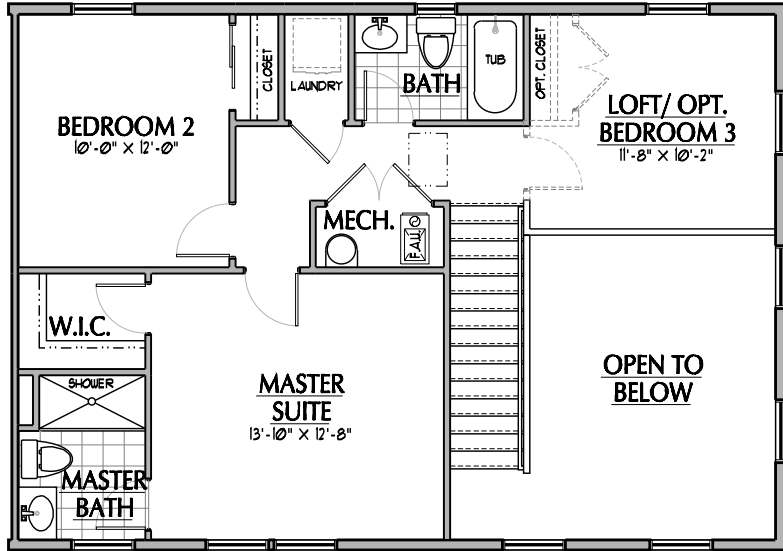

MEWS C

BEDROOMS: 2
BATHROOMS: 2.5
FINISHED SQ FT: 1158
TOTAL SQ FT: 1158

ALTERNATE ELEVATION
CHECK WITH AGENT ON LOCATIONS

ILLUSTRATIONS ARE THE ARTISTS RENDERING ONLY AND ARE SUBJECT TO CHANGE WITHOUT NOTICE MEASUREMENTS SHOWN ARE APPROXIMATE.

SECOND FLOOR

MASTER SUITE BALCONY OPT.

FIRST FLOOR