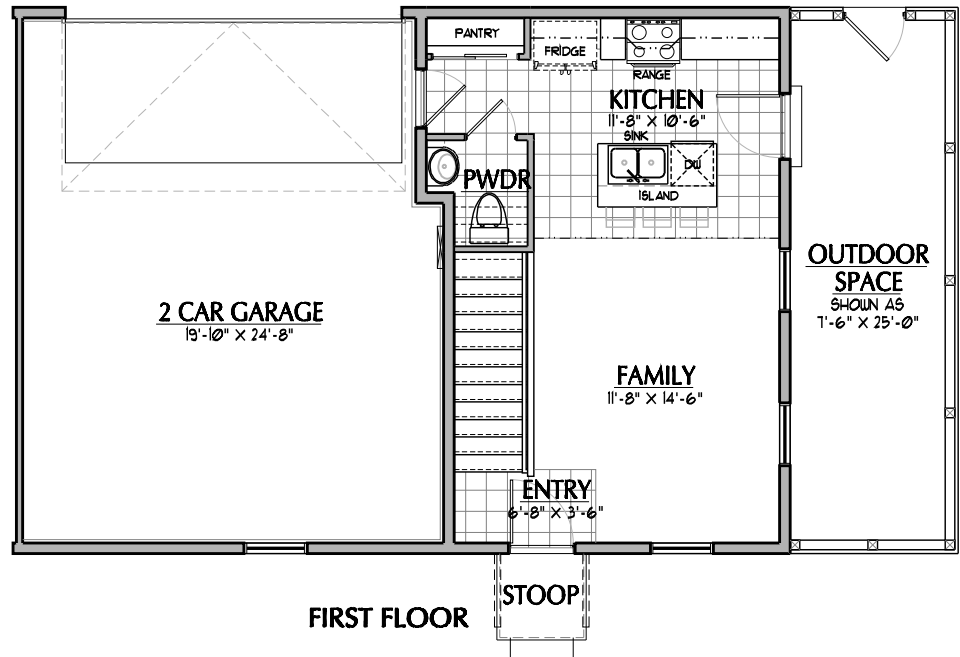

MEWS C

BEDROOMS: 2
BATHROOMS: 2.5
FINISHED SQ FT: 1158
TOTAL SQ FT: 1158

ALTERNATE ELEVATION
CHECK WITH AGENT ON LOCATIONS

ILLUSTRATIONS ARE THE ARTISTS RENDERING ONLY AND ARE SUBJECT TO CHANGE WITHOUT NOTICE MEASUREMENTS SHOWN ARE APPROXIMATE.

SECOND FLOOR

MASTER SUITE BALCONY OPT.

FIRST FLOOR