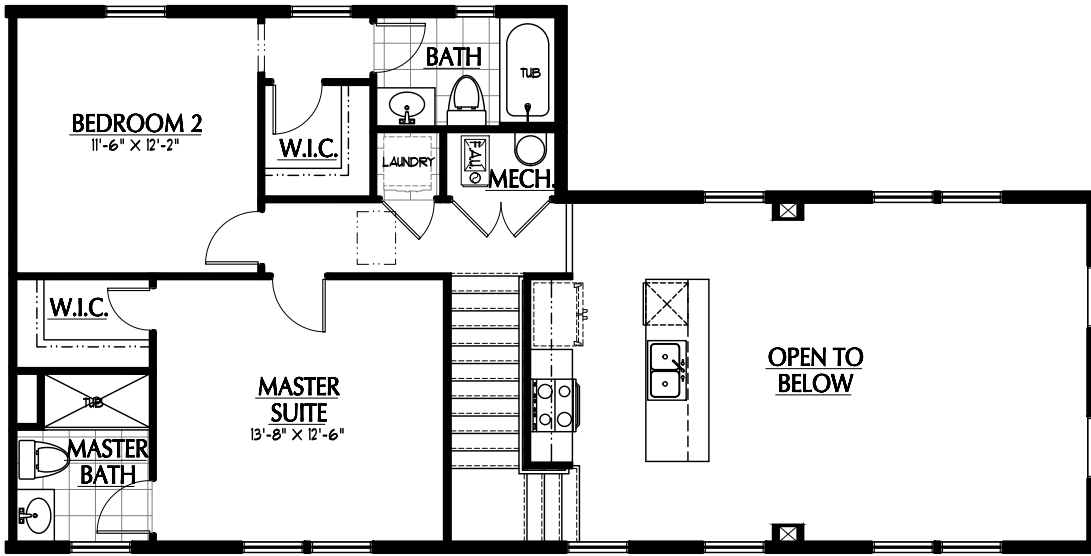

MEWS B

BEDROOMS: 2
BATHROOMS: 2.5
FINISHED SQ FT: 1248
TOTAL SQ FT: 1248

ALTERNATE ELEVATION
CHECK WITH AGENT ON LOCATIONS

SECOND FLOOR

OPT. LOFT - OR- BEDROOM 3

MASTER SUITE BALCONY OPT.

FIRST FLOOR

ILLUSTRATIONS ARE THE ARTISTS RENDERING ONLY AND ARE SUBJECT TO CHANGE WITHOUT NOTICE MEASUREMENTS SHOWN ARE APPROXIMATE.