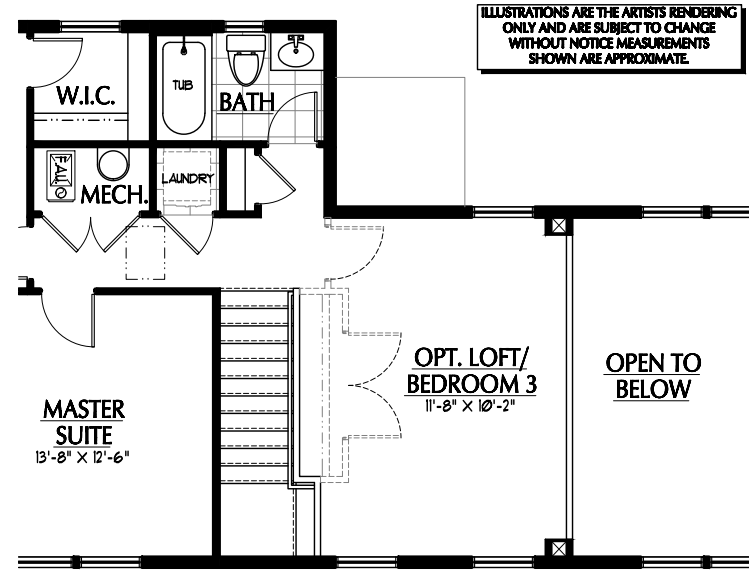

MEWS B

BEDROOMS: 2
BATHROOMS: 2.5
FINISHED SQ FT: 1248
TOTAL SQ FT: 1248

ALTERNATE ELEVATION
CHECK WITH AGENT ON LOCATIONS

SECOND FLOOR

OPT. LOFT - OR- BEDROOM 3

MASTER SUITE BALCONY OPT.

FIRST FLOOR

ILLUSTRATIONS ARE THE ARTISTS RENDERING ONLY AND ARE SUBJECT TO CHANGE WITHOUT NOTICE MEASUREMENTS SHOWN ARE APPROXIMATE.