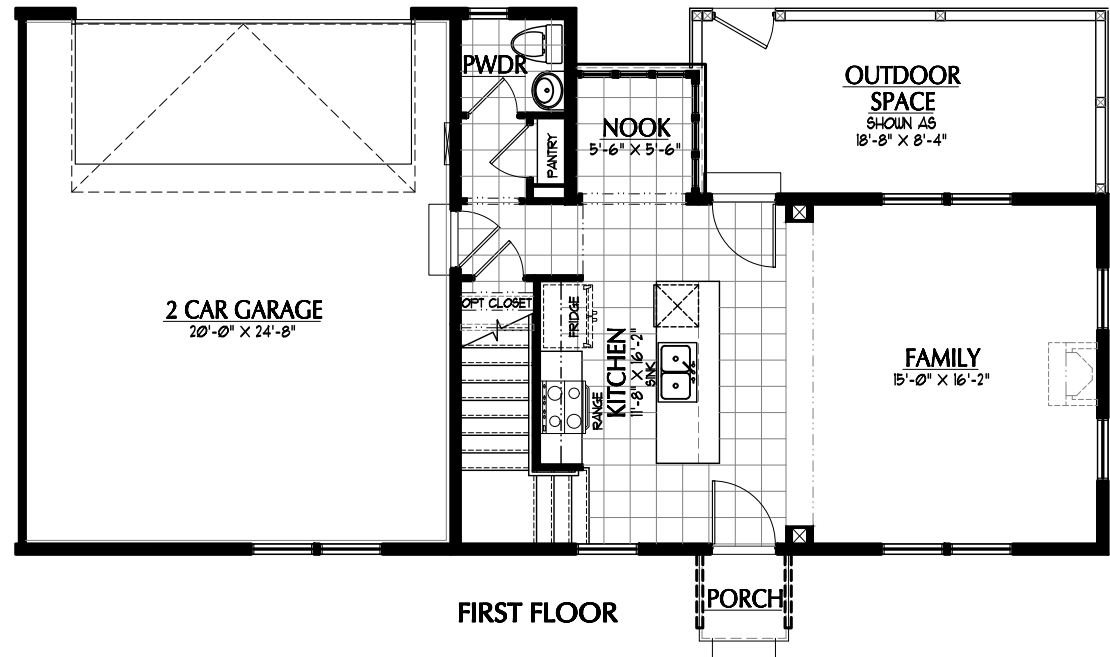

MEWS B

BEDROOMS: 2
BATHROOMS: 2.5
FINISHED SQ FT: 1248
TOTAL SQ FT: 1248

ALTERNATE ELEVATION
CHECK WITH AGENT ON LOCATIONS

SECOND FLOOR

OPT. LOFT - OR- BEDROOM 3

MASTER SUITE BALCONY OPT.

FIRST FLOOR

ILLUSTRATIONS ARE THE ARTISTS RENDERING ONLY AND ARE SUBJECT TO CHANGE WITHOUT NOTICE MEASUREMENTS SHOWN ARE APPROXIMATE.